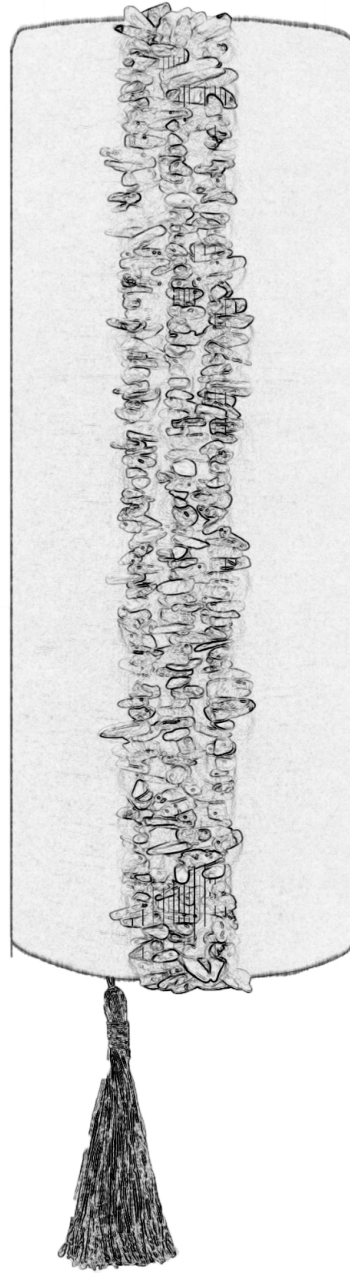

5" W

9" H

14" H

### PAULETTE SCONCE

SKU: PAULETTE-SC

– DIMENSIONS  
5" W X 5" D X 14" H

– BACKPLATE  
4.5" W X 4.5" H

– SHADE  
5" W X 9" H

– MATERIAL  
LINEN SHADE  
CHOICE OF BEAD  
WHITE BACKPLATE

– SOCKET / BULB  
2 TYPE A – 25 WATT MAX  
LED RECOMMENDED  
BULB(S) NOT PROVIDED.

– WEIGHT  
6 LBS