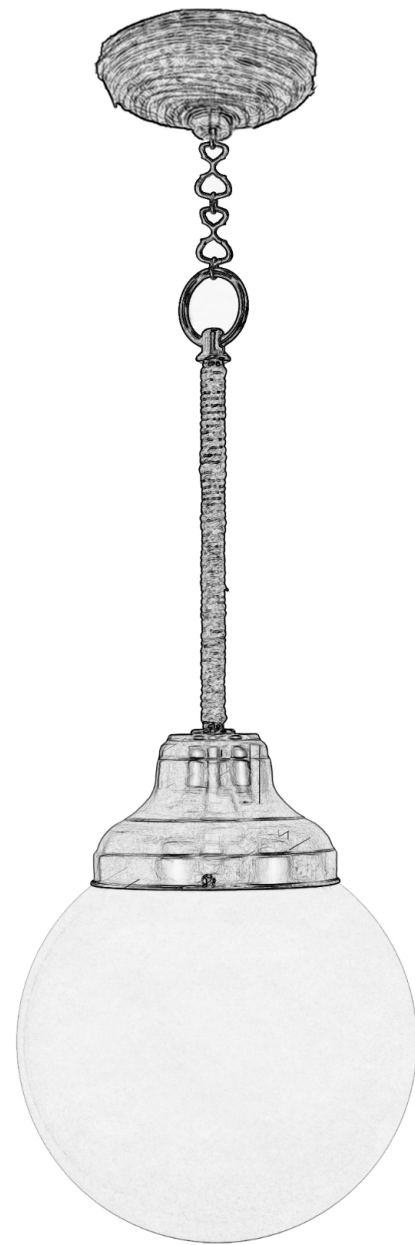

16" H

6"W

ORB PENDANT 6"

SKU: ORB-PEN-6

– DIMENSIONS
6"W X 6" D X 16" H

– CANOPY
ROUND HEMP WRAPPED CANOPY
5.5" IN DIAMETER; 2" DEPTH
MATCHES HARDWARE/FINISH

– MATERIAL
CLEAR/OPAL GLASS ORB
NATURAL HEMP ACCENTS
BRASS OR NICKEL HARDWARE

RO SHAM BEAUX

20" H

8" W

ORB PENDANT 8"

SKU: ORB-PEN-8

– DIMENSIONS
8" W X 8" D X 20" H

– CANOPY
ROUND HEMP WRAPPED CANOPY
5.5" IN DIAMETER; 2" DEPTH
MATCHES HARDWARE/FINISH

– MATERIAL
CLEAR/OPAL GLASS ORB
NATURAL HEMP ACCENTS
BRASS OR NICKEL HARDWARE

– SOCKET / BULB
TYPE A – 75 WATT MAX
BULB NOT PROVIDED.

– WEIGHT
4 LBS

RO SHAM BEAUX

FOR ORDERING, PRICING AND LEAD TIME,
VISIT OUR WEBSITE, RO-SHAM-BEAUX.COM

FOR CUSTOM ORDERS EMAIL
ORDER@RO-SHAM-BEAUX.COM

RO SHAM BEAUX

24" H

10" W

ORB PENDANT 10"

SKU: ORB-PEN-10

– DIMENSIONS
10" W X 10" D X 24" H

– CANOPY
ROUND HEMP WRAPPED CANOPY
5.5" IN DIAMETER; 2" DEPTH
MATCHES HARDWARE/FINISH

– MATERIAL
CLEAR/OPAL GLASS ORB
NATURAL HEMP ACCENTS
BRASS OR NICKEL HARDWARE