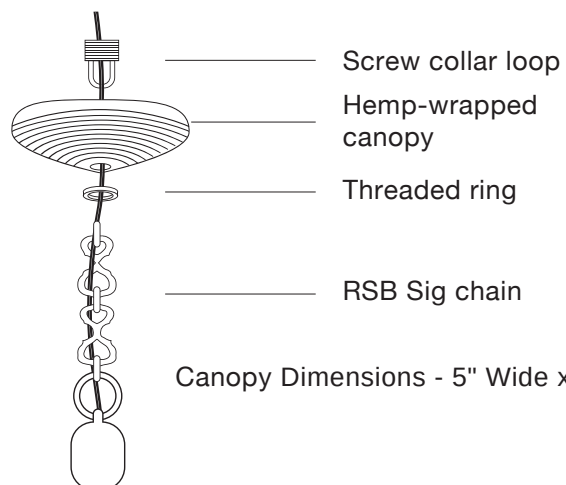

LILY 30

DIMENSIONS

Width	30 in
Height	34 in
Depth	30 in

MOUNTING

Chain and Canopy Mounting
Semi Flush Canopy options available

LAMP/WIRING

Max Wattage	40W
Bulb Type	4 Type E12 (Type B) bulbs

FINISH & HARDWARE

Hardware	Brass/ Nickel
Hemp Color	Natural
Beads	Chip Quartz

Damp-rated,
not wet-rated