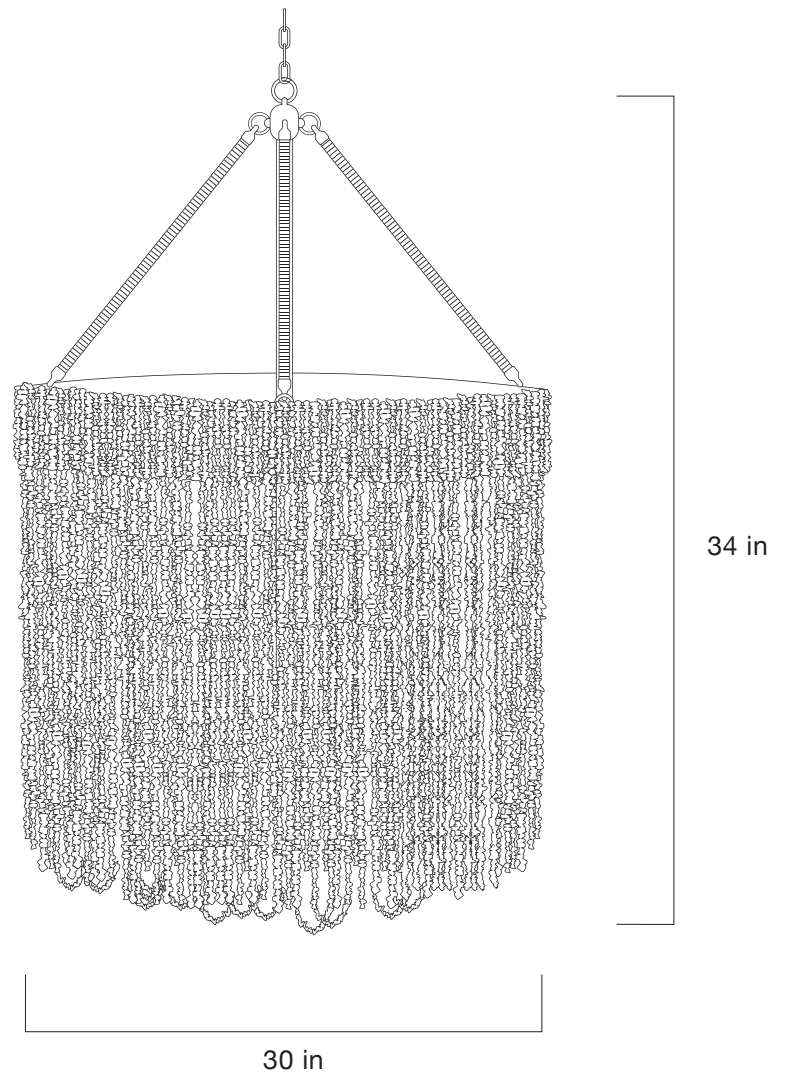

LILY 30

DIMENSIONS

Width	30 in
Height	34 in
Depth	30 in

MOUNTING

Chain and Canopy Mounting
Semi Flush Canopy options available

LAMP/WIRING

Max Wattage	40W
Bulb Type	4 Type E12 (Type B) bulbs

FINISH & HARDWARE

Hardware	Brass/ Nickel
Hemp Color	Natural
Beads	Chip Quartz

Damp-rated,
not wet-rated