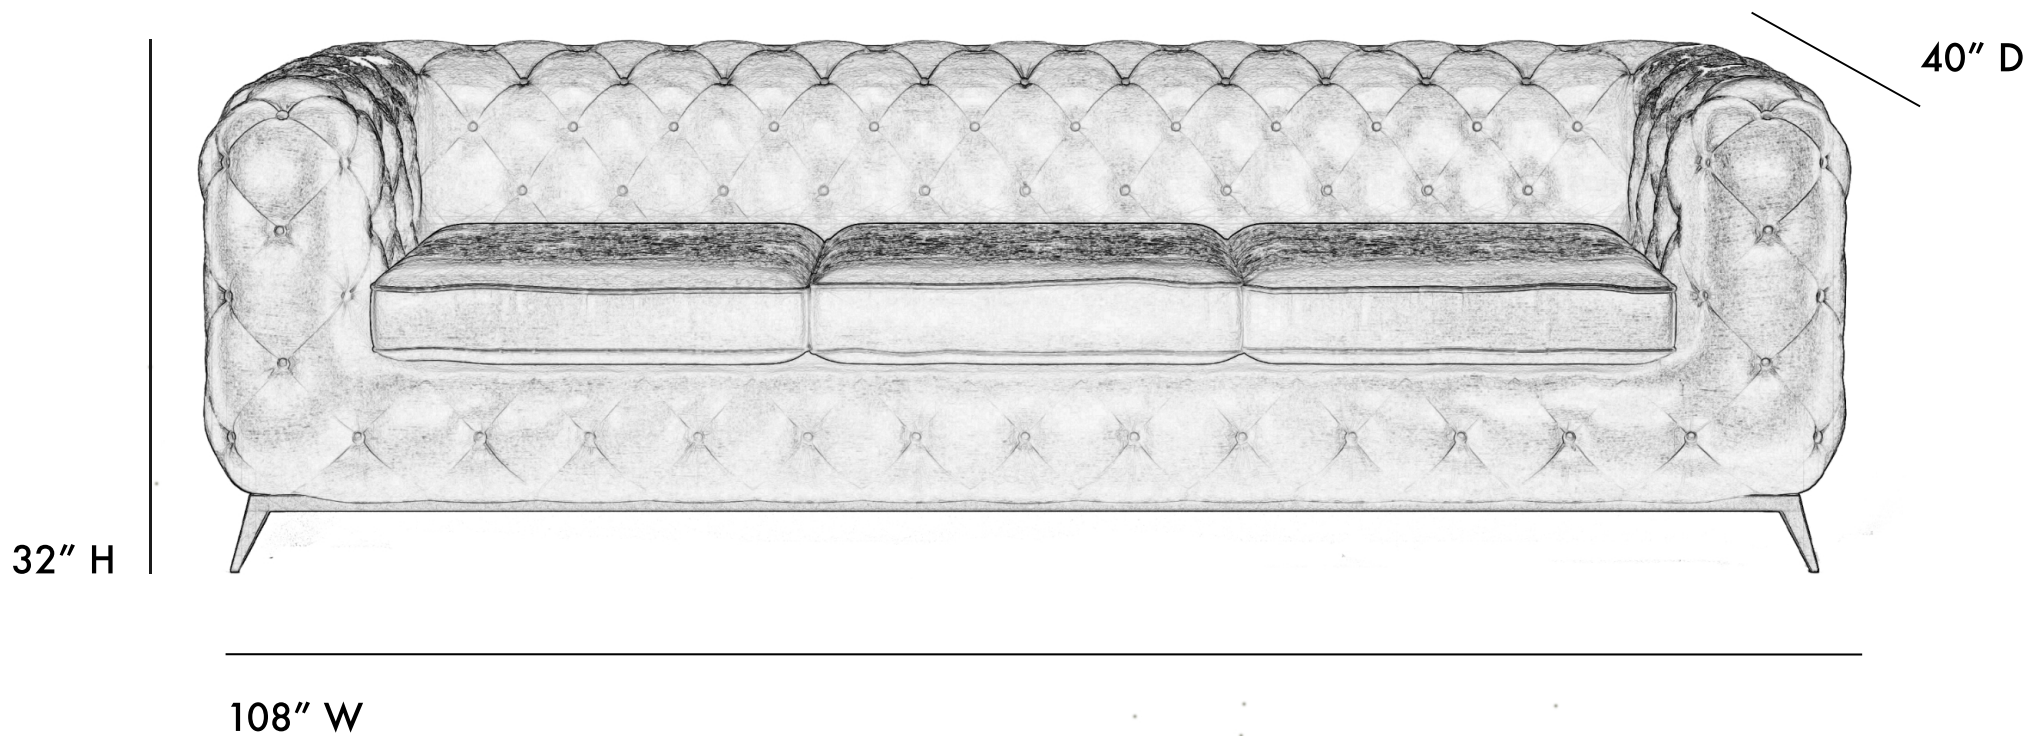

RO SHAM BEAUX

LAYLA SOFA

SKU: LAYLA-108

– DIMENSIONS
108" W X 40" D X 32 " H

– SEAT DIMENSIONS
40" D

– FABRIC / MATERIAL
TUFTED HANDMADE CHESTERFIELD SOFA.
8-WAY HAND TIE CONSTRUCTION WITH
DOWN/DACRON BLEND CUSHIONING.
CHOICE OF FABRIC

– CASE WEIGHT
177 LBS

RO SHAM BEAUX

FOR ORDERING, PRICING AND LEAD TIME,
VISIT OUR WEBSITE, RO-SHAM-BEAUX.COM

FOR CUSTOM ORDERS EMAIL
ORDER@RO-SHAM-BEAUX.COM