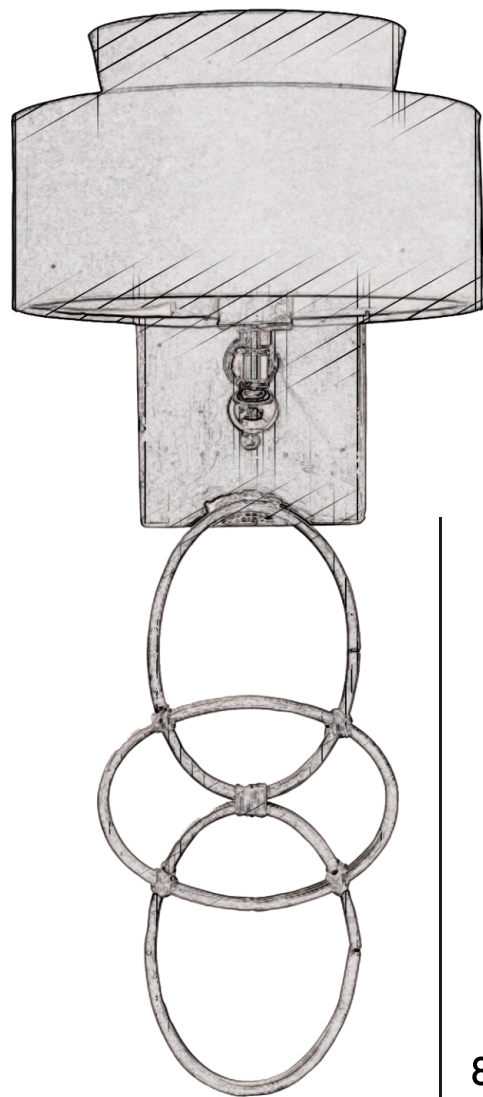

9" W

6" W

7" H

9" H

8" H

24" H

JACKIE O SCONCE
GOLD LEAF/SILVER LEAF

SKU: JK-O-GL
SKU: JK-O-SL

– DIMENSIONS
9" W X 9" D X 24" H

– BACKPLATE
5" W X 7" H

– SHADE
9" H
6" W (TOP TIER)
9" W (BOTTOM TIER)

– MATERIAL
GOLD LEAF/SILVER LEAF FINISH
HEMP ACCENTS
TWO TIER SHADE
HARDWARE MATCHES FINISH

– SOCKET / BULB
1 TYPE A – 75 WATT MAX
BULB(S) NOT PROVIDED.