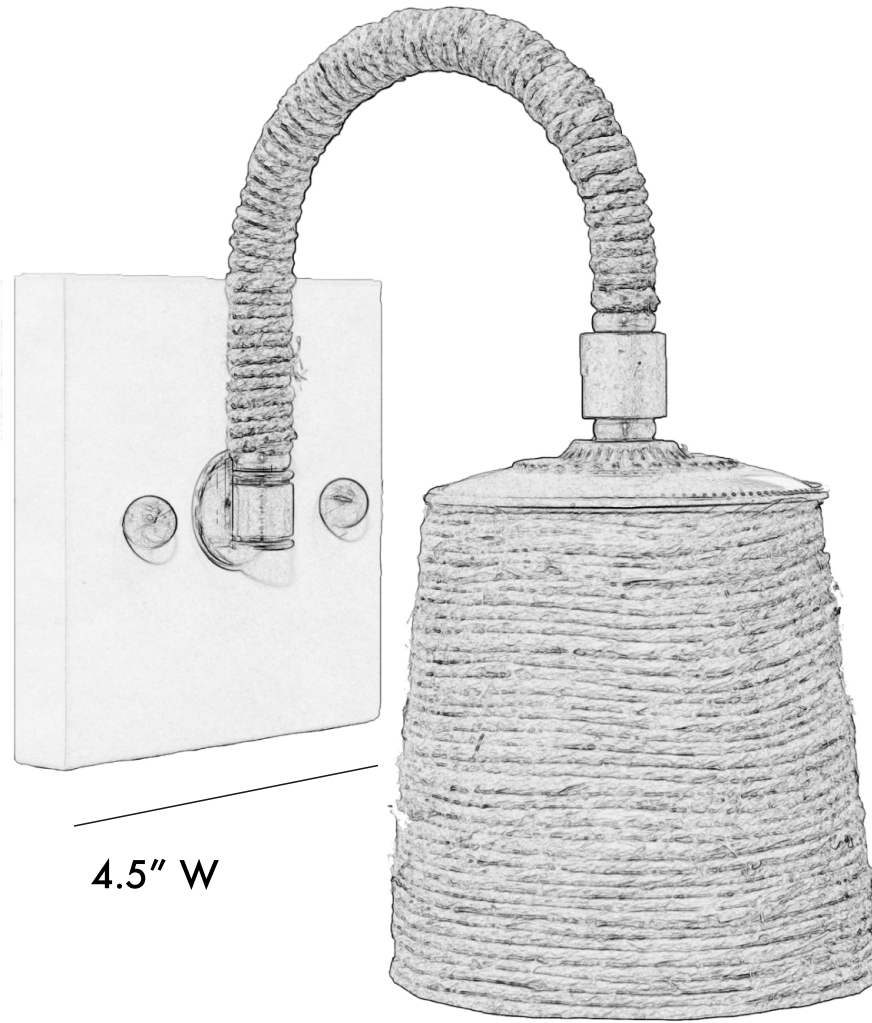

RO SHAM BEAUX

9" H

4.5" H

4.5" W

3" W

4.5" H

HEMP WRAPPED KATY SCONCE

SKU: KATY-HW-SC

– DIMENSIONS
5" W X 8" D X 9" H

– BACKPLATE
4.5" W X 4.5" H

– SHADE
3" W X 4" D X 4.5" H

– MATERIAL
WHITE CERAMIC BACKPLATE
NATURAL HEMP WRAPPED SHADE
BRASS OR NICKEL HARDWARE

– SOCKET / BULB
1 TYPE B – 60 WATT MAX
BULB(S) NOT PROVIDED.