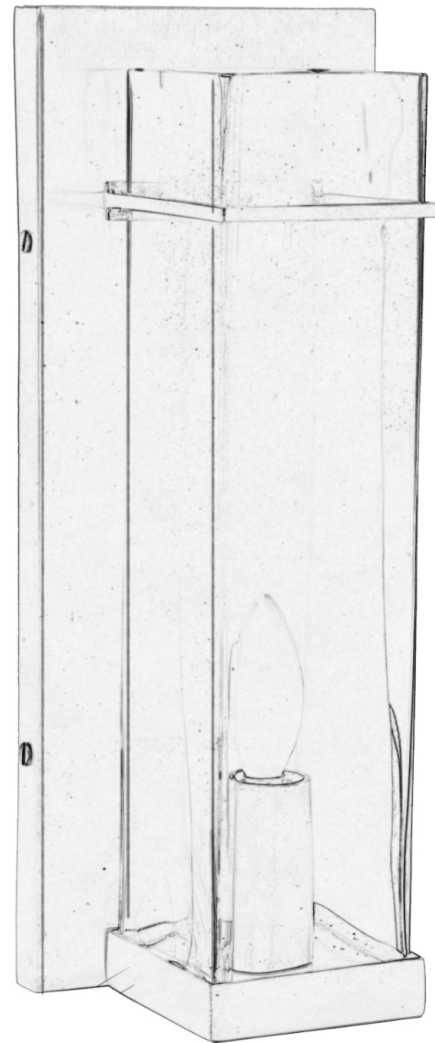

5" W

14" H

13" H

4" W

**GRAMMERCY
SCONCE**

SKU: GRAM-SC-BR

– DIMENSIONS
5" W X 5" D X 14" H

– SHADE
4" W X 13" H

– MATERIAL
RECTANGULAR GLASS COVER/SHADE
BRASS ACCENTS + BACKPLATE

– SOCKET / BULB
1 TYPE B – 60 WATT MAX
BULB(S) NOT PROVIDED.

– WEIGHT
6 LBS

RO SHAM BEAUX

FOR ORDERING, PRICING AND LEAD TIME,
VISIT OUR WEBSITE, RO-SHAM-BEAUX.COM