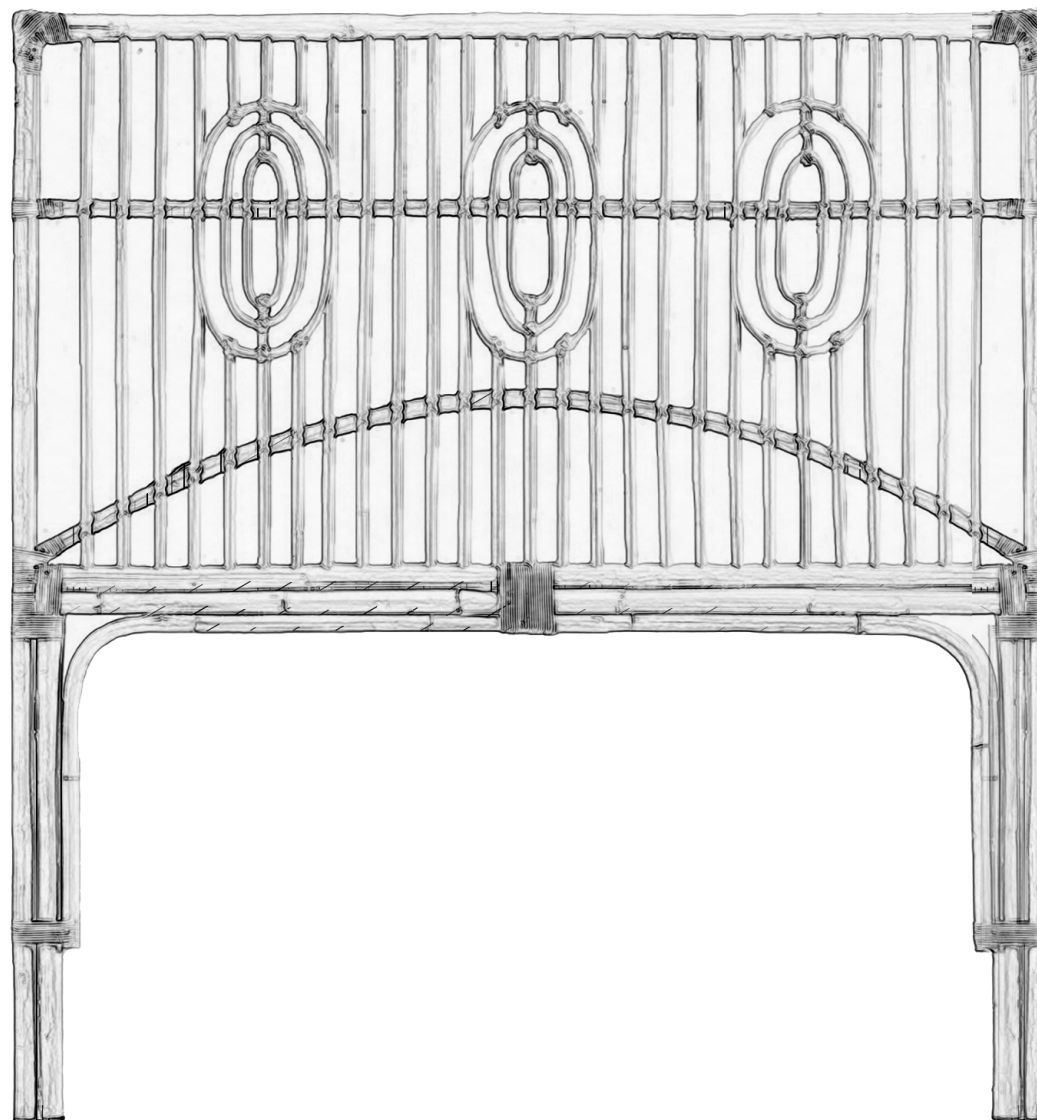

RO SHAM BEAUX

KING: 14"
QUEEN: 10"
TWIN: 8"

KING: 26"
QUEEN: 26"
TWIN: 26"

KING: 66"H
QUEEN: 60"H
TWIN: 52"H

KING: 76" W / QUEEN: 64" W / TWIN: 48" W X 1.5"D

**GILLIAN HEADBOARD
KING, QUEEN, TWIN**

SKU: GILLIAN-KING
SKU: GILLIAN-QUEEN
SKU: GILLIAN-TWIN

– DIMENSIONS
KING: 76" W X 1.5" D X 66" H
QUEEN: 64" W X 1.5" D X 60" H
TWIN: 48" W X 1.5" D X 52" H

– MATERIALS
HAND WOVEN NATURAL RATTAN
HEADBOARD WITH SEMI-GLOSS FINISH

– WEIGHT
KING: 22 LBS
QUEEN: 16 LBS
TWIN: 12 LBS