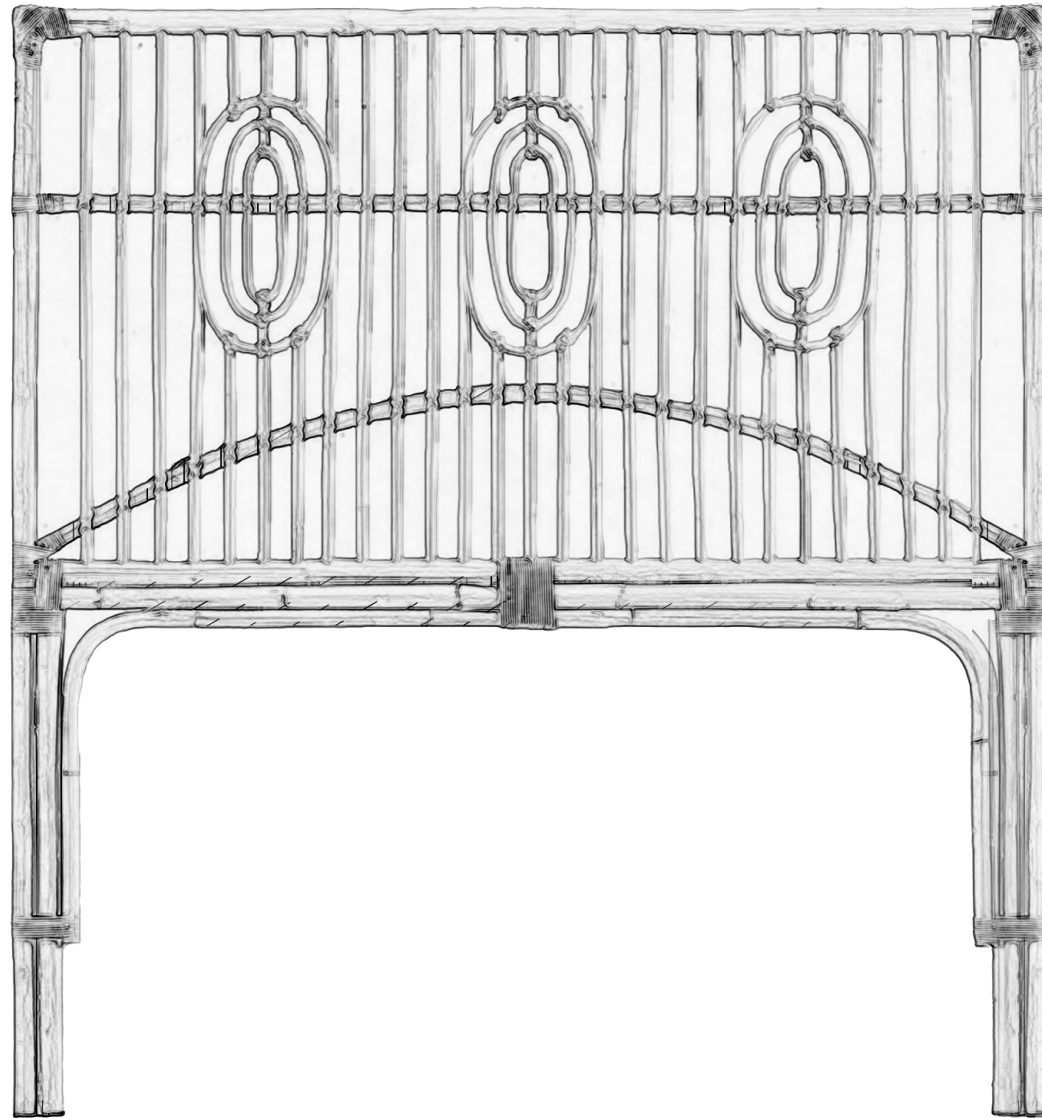

RO SHAM BEAUX

KING: 14"
QUEEN: 10"
TWIN: 8"

KING: 26"
QUEEN: 26"
TWIN: 26"

KING: 66"H
QUEEN: 60"H
TWIN: 52"H

KING: 76" W / QUEEN: 64" W / TWIN: 48" W X 1.5"D

**GILLIAN HEADBOARD
KING, QUEEN, TWIN**

SKU: GILLIAN-KING
SKU: GILLIAN-QUEEN
SKU: GILLIAN-TWIN

– DIMENSIONS
KING: 76" W X 1.5" D X 66" H
QUEEN: 64" W X 1.5" D X 60" H
TWIN: 48" W X 1.5" D X 52" H

– MATERIALS
HAND WOVEN NATURAL RATTAN
HEADBOARD WITH SEMI-GLOSS FINISH

– WEIGHT
KING: 22 LBS
QUEEN: 16 LBS
TWIN: 12 LBS