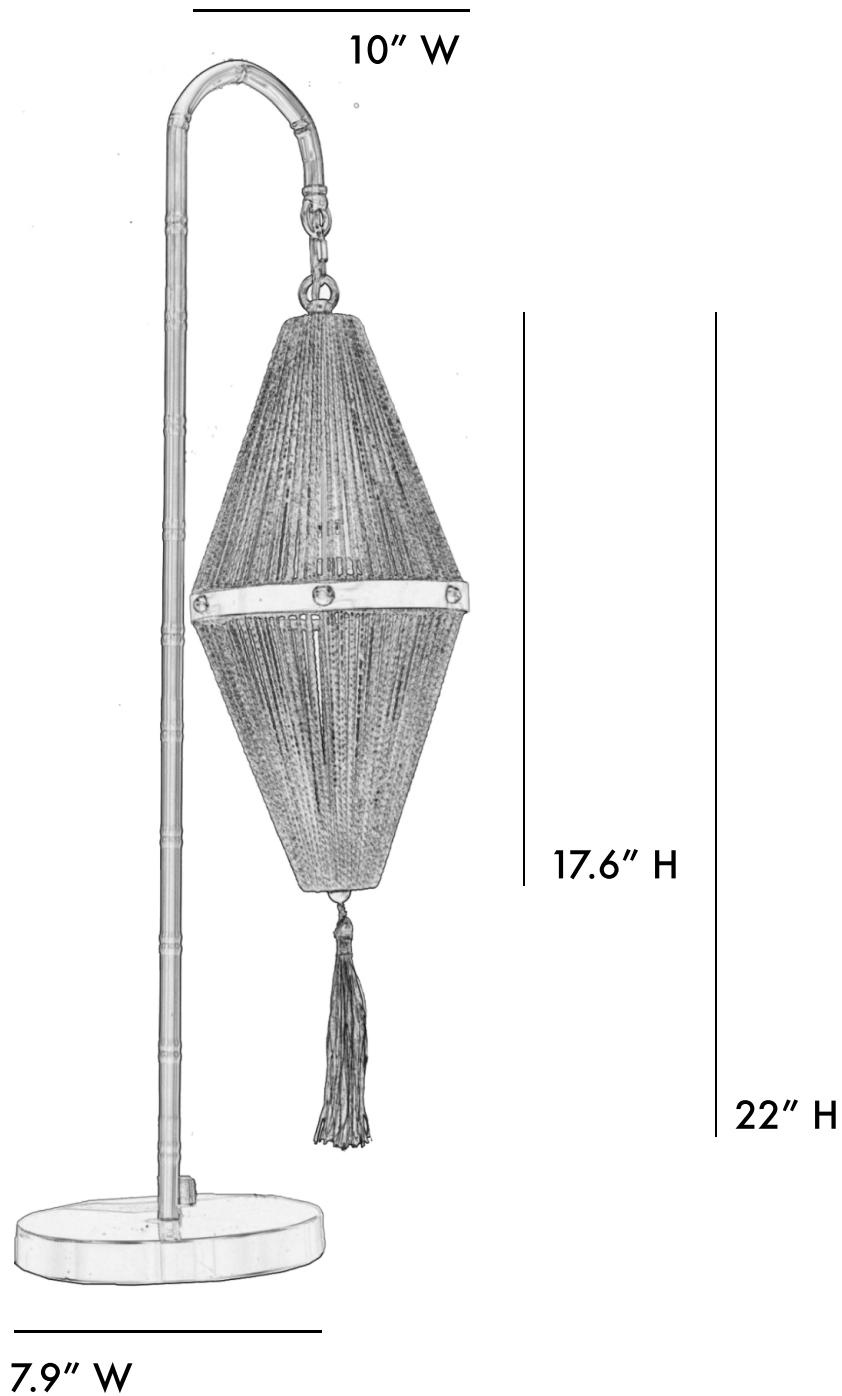

RO SHAM BEAUX

36.2" H

10" W

17.6" H

22" H

7.9" W

CLEO TABLE LAMP

SKU: CLEO-TL

- LAMP DIMENSIONS
10" W X 36.2" H
- BASE DIMENSIONS
7.9" W
- SHADE DIMENSIONS
17.6" H (WITHOUT TASSEL)
22" H (WITH TASSEL)

- FINISH
ANTIQUED BRASS BAMBOO ARM
ANTIQUED BRASS BASE
WOVEN HEMP SHADE

- SOCKET / BULB
1 E26 (TYPE A) - 100 WATT MAX
BULB(S) NOT PROVIDED.