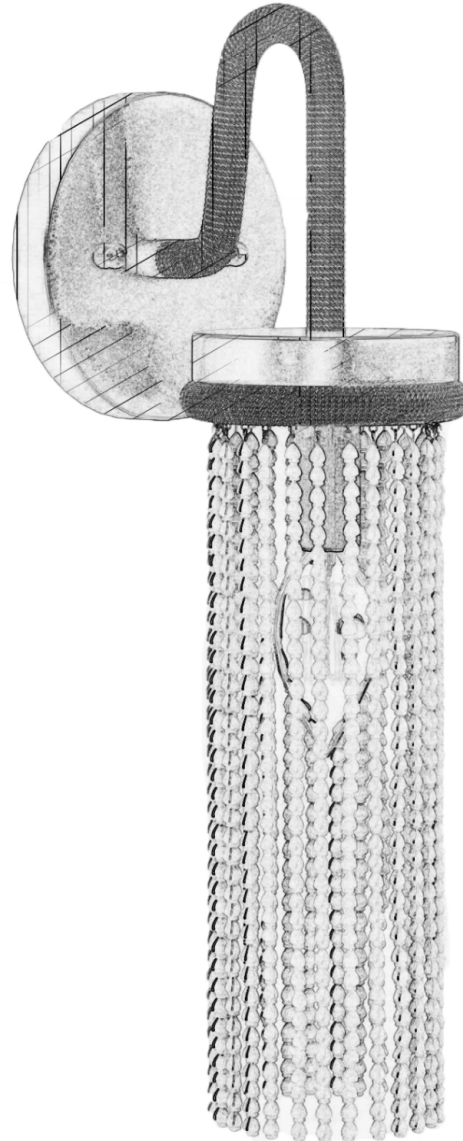

14" H

5.9" W

5.9" DIAMETER

6.7" D

18.8" H

CHI SCONCE

SKU: CHI-SC

– DIMENSIONS
5.9" W X 6.7" D X 18.8" H

– BACKPLATE
ROUND, 5.9" DIAMETER

– MATERIAL
GOLD LEAFED BACKPLATE
NATURAL HEMP ACCENTS
NATURAL WHITE SHELL BEADS

– SOCKET / BULB
1 TYPE B – 40 WATT MAX
BULB(S) NOT PROVIDED

– WEIGHT
5 LBS

RO SHAM BEAUX

FOR ORDERING, PRICING AND LEAD TIME,
VISIT OUR WEBSITE, RO-SHAM-BEAUX.COM