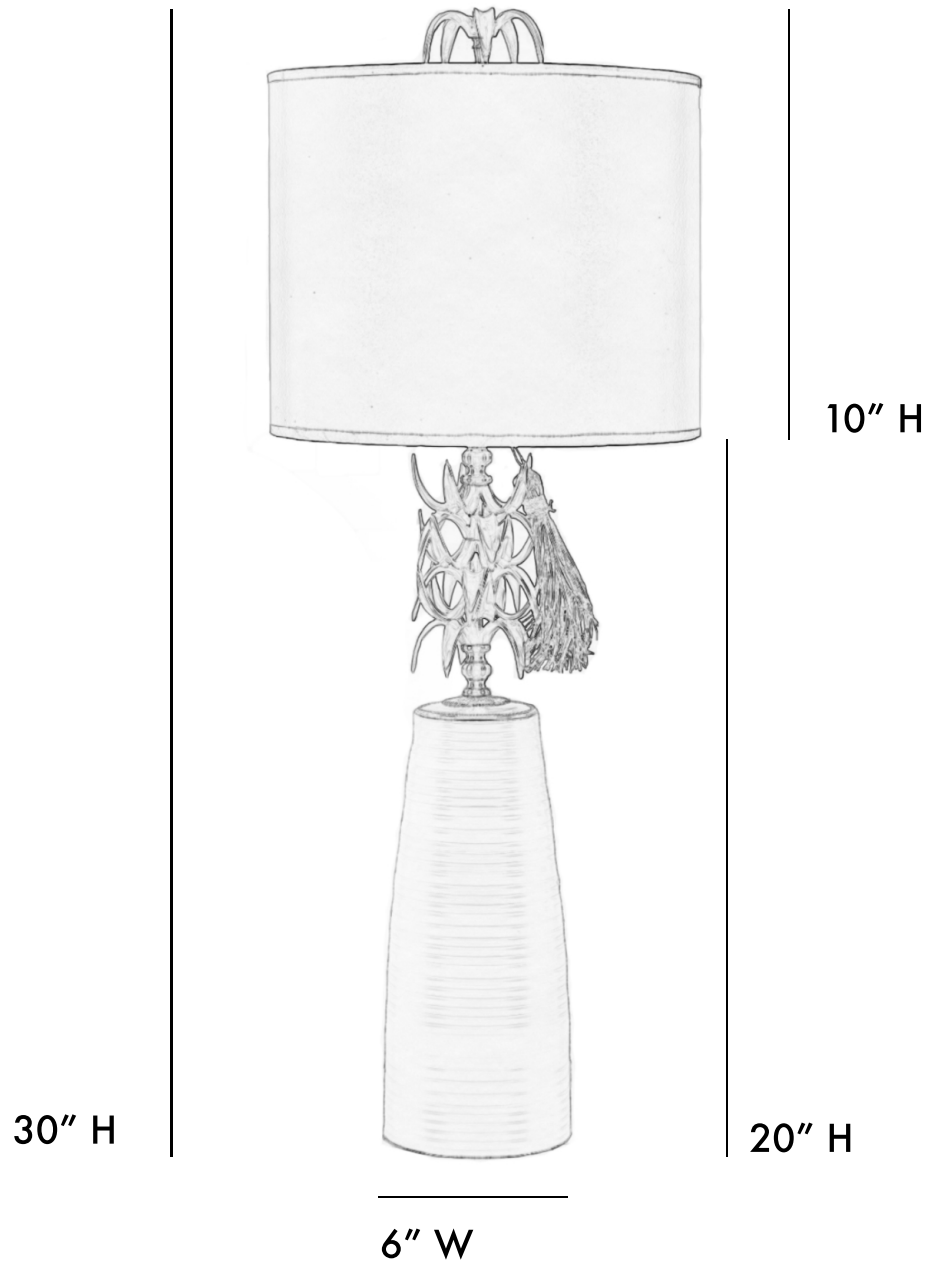

12" W

30" H

10" H

20" H

6" W

### ANANAS TABLE LAMP

SKU: AN-TL-BR-WH

– LAMP DIMENSIONS  
12" W X 12" D X 30" H

– BASE DIMENSIONS  
6" W X 20" H

– SHADE DIMENSIONS  
12" W X 10" H

– MATERIALS  
TAPERED POWDERED COATED BASE WITH  
MATTE FINISH, CAST BRASS LEAF ACCENTS  
AND FINIAL, BRASS HARDWARE

– SOCKET / BULB  
1 TYPE A – 75 WATT MAX  
BULB(S) NOT PROVIDED

– WEIGHT  
14 LBS