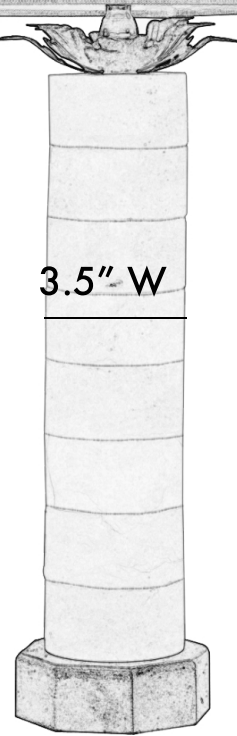

14" W

27.8" H

10" H

3.5" W

15.7" H

4.7" W

### ALEXIS TABLE LAMP

SKU: ALEXIS-TL

– LAMP DIMENSIONS  
14" W X 14" D X 27.8" H

– BASE DIMENSIONS  
4.7" W X 15.7" H

– SHADE DIMENSIONS  
14" W X 10" H

– MATERIALS  
ALABASTER BASE  
ORNATE GOLD LEAF ACCENTS  
CAST BRASS HARDWARE

– SOCKET / BULB  
1 TYPE A – 100 WATT MAX  
BULB(S) NOT PROVIDED.

– WEIGHT  
20 LBS