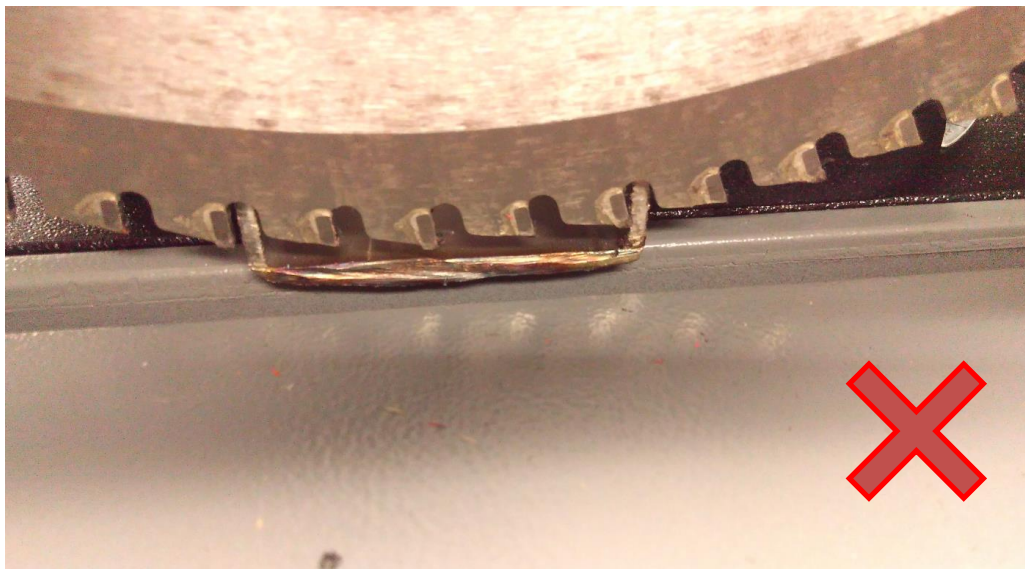

Recommendation to enhance slugger 14' blade life

Reducing blade tooth contact area reduces friction, blade life increased