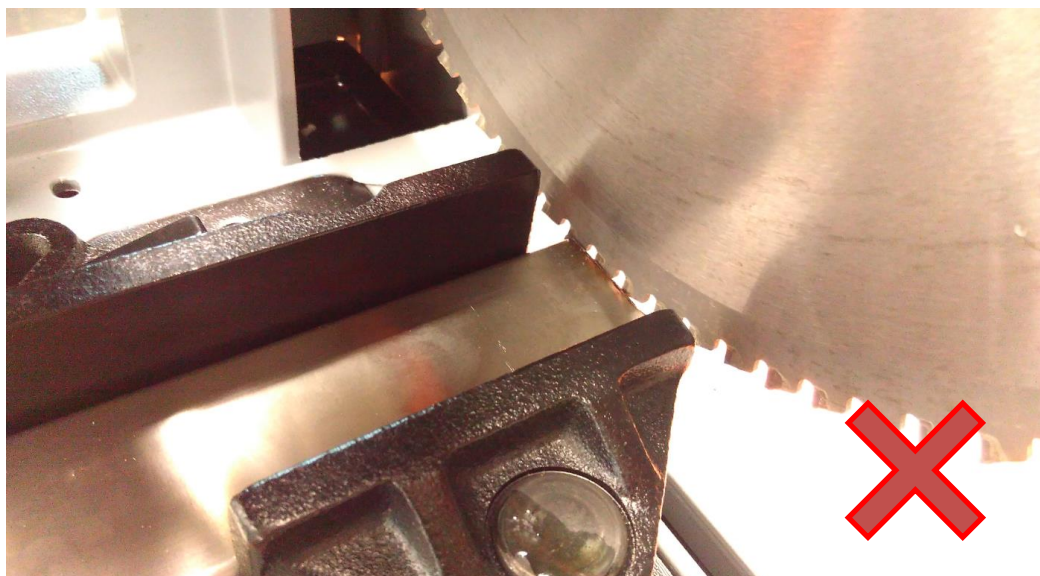

Recommendation to enhance slugger 14' blade life

Reducing blade tooth contact area reduces friction, blade life increased