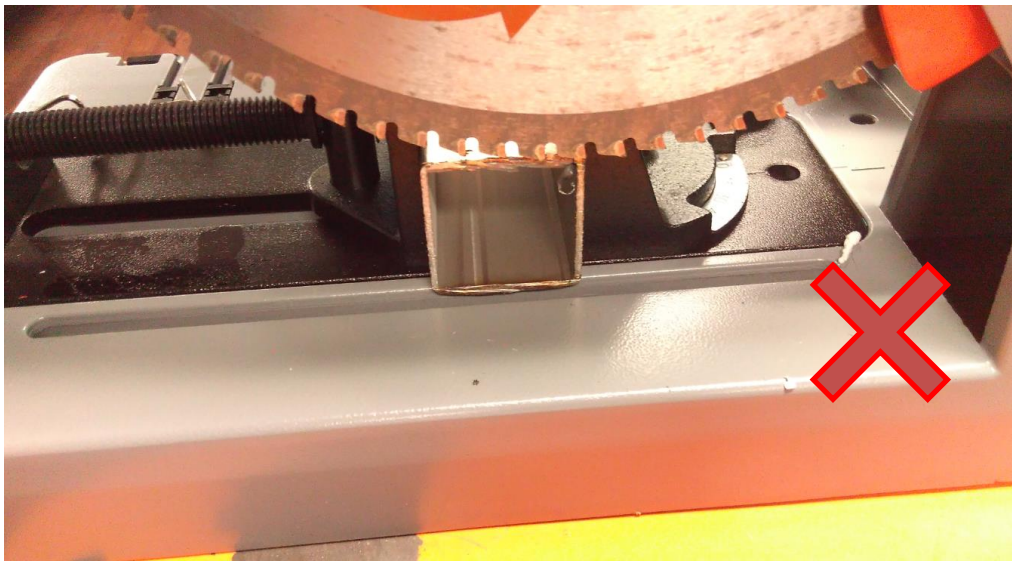

Recommendation to enhance slugger 14' blade life

Reducing blade tooth contact area reduces friction, blade life increased