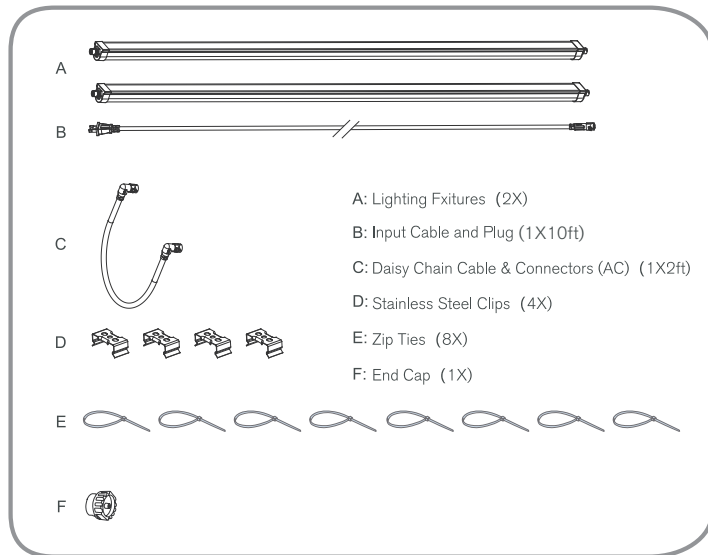

Spectrum

Packaging

Outer Carton Size	47.24" x 10.63" x 14.57" (120cm x 27cm x 37cm)
Weight	37.7lbs (17.1kg)
Qty./Ctn.	20 sets (10 pairs)
Inner Carton Size	46.85" x 5.52" x 3.54" (119cm x 14cm x 9cm)
Weight	3.45lbs (1.57kg)
Qty./Ctn.	2 sets (1 pair)

Dimensions(mm/")

Contents

Installation