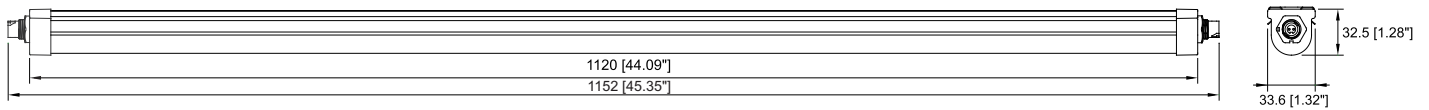

Dimensions(mm/")