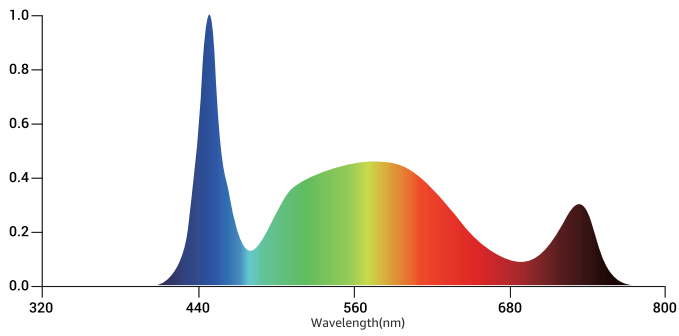

Spectrum

Packaging

Outer Carton Size	47.24" x 10.63" x 14.57" (120cm x 27cm x 37cm)
Weight	37.7lbs (17.1kg)
Qty./Ctn.	20 sets (10 pairs)
Inner Carton Size	46.85" x 5.52" x 3.54" (119cm x 14cm x 9cm)
Weight	3.45lbs (1.57kg)
Qty./Ctn.	2 sets (1 pair)

Dimensions(mm/")

Contents

Installation