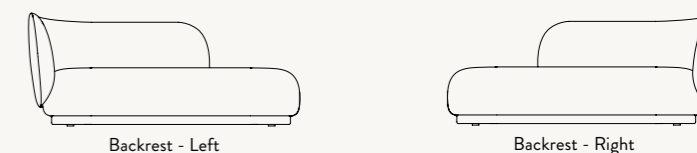

BACKREST OPTION

Rico Divan is available with the backrest on the right or left side.