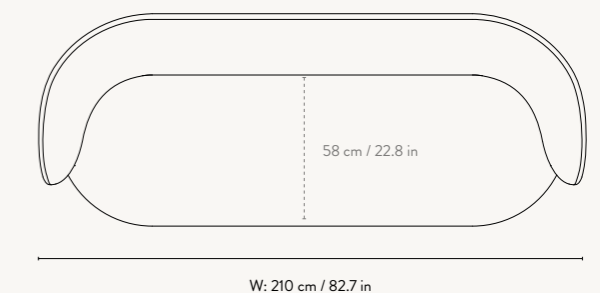

RICO SOFA 3-SEATER

Design by ferm LIVING

PRODUCT DETAILS

Manufactured in Italy

DIMENSIONS

Height: 79 cm / 31.1 in
Width: 210 cm / 82.7 in
Depth: 81.5 cm / 32.1 in
Back height: 73 cm / 28.7 in
Seat height: 41 cm / 16 in
Seat depth: 58 cm / 22.8 in
Weight: 80 kg

MATERIALS & CONSTRUCTION

Backrest: Moulded foam with inner iron structure
Seat: Polyurethane foam with inner wooden structure
Feet: Low density polyethylene

CARE

Please see Care & Maintenance guide on www.fermliving.com

PACKSIZE

1

TEST

EN 16139:2013

Furniture - Strength, durability, stability and safety
Requirements for non-domestic seating

Foam fire rating:

CAL117-2013 - pass

BS 5852 Crib5 - on request

CUSTOMISATION OPTIONS

FABRIC QUALITIES

To see the specifications of each fabric and available colour assortment please go to overview on page 18