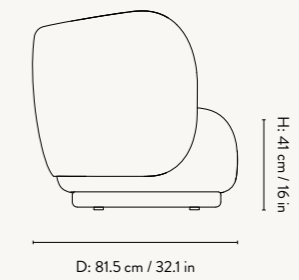

RICO SOFA 4-SEATER

Design by ferm LIVING

PRODUCT DETAILS

Manufactured in Italy

DIMENSIONS

Height: 79 cm / 31.1 in
Width: 260 cm / 102.4 in
Depth: 81.5 cm / 32.1 in
Back height: 73 cm / 28.7 in
Seat height: 41 cm / 16 in
Seat depth: 58 cm / 22.8 in
Weight: 85 kg

MATERIALS & CONSTRUCTION

Backrest: Moulded foam with inner iron structure
Seat: Polyurethane foam with inner wooden structure
Feet: Low density polyethylene

CARE

Please see Care & Maintenance guide on www.fermliving.com

PACKSIZE

1

TEST

Foam fire rating:
CAL117-2013 - pass
BS 5852 Crib5 - on request

CUSTOMISATION OPTIONS

FABRIC QUALITIES

To see the specifications of each fabric and available colour assortment please go to overview on page 18