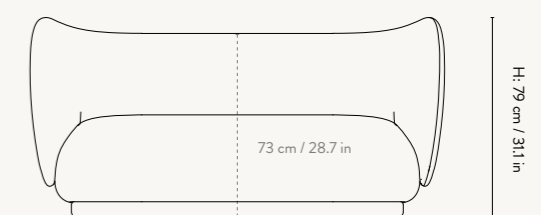

RICO SOFA 2-SEATER

Design by ferm LIVING

PRODUCT DETAILS

Manufactured in Italy

DIMENSIONS

Height: 79 cm / 31.1 in
Width: 150 cm / 59 in
Depth: 81.5 cm / 32.1 in
Back height: 73 cm / 28.7 in
Seat height: 41 cm / 16 in
Seat depth: 58 cm / 22.8 in
Weight: 70 kg

MATERIALS & CONSTRUCTION

Backrest: Moulded foam with inner iron structure
Seat: Polyurethane foam with inner wooden structure
Feet: Low density polyethylene

CARE

Please see Care & Maintenance guide on www.fermliving.com

PACKSIZE

1

TEST

EN 16139:2013

Furniture - Strength, durability, stability and safety
Requirements for non-domestic seating

Foam fire rating:

CAL117-2013 - pass

BS 5852 Crib5 - on request

CUSTOMISATION OPTIONS

FABRIC QUALITIES

To see the specifications of each fabric and available colour assortment please go to overview on page 18