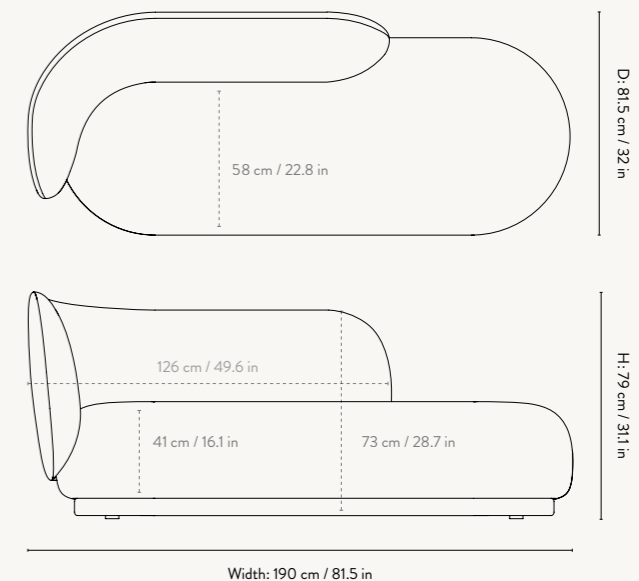

BACKREST OPTION

Rico Divan is available with the backrest on the right or left side.