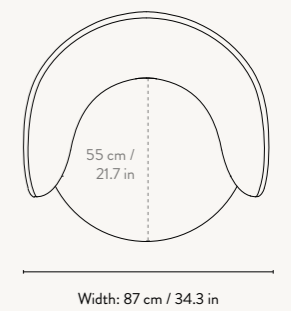

RICO LOUNGE CHAIR

Design by ferm LIVING

PRODUCT DETAILS

Manufactured in Italy

DIMENSIONS

Height: 79 cm / 31.1 in
Width: 87 cm / 34.3 in
Depth: 81.5 cm / 32.1 in
Back height: 73 cm / 28.7 in
Seat height: 41 cm / 16 in
Seat depth: 55 cm / 22.8 in
Weight: 40 kg

MATERIALS & CONSTRUCTION

Backrest: Moulded foam with inner iron structure
Seat: Polyethylene foam with inner wooden structure
Feet: Low density polyethylene

CARE

Please see Care & Maintenance guide on www.fermliving.com

PACKSIZE

1

TEST

EN 16139:2013

Furniture - Strength, durability, stability and safety
Requirements for non-domestic seating

Foam fire rating:

CAL117-2013 - pass

BS 5852 Crib5 - on request

CUSTOMISATION OPTIONS

FABRIC QUALITIES

To see the specifications of each fabric and available colour assortment please go to overview on page 18

SWIVEL FOOT BASE

Rico Lounge Chair is available with a swivel foot base.