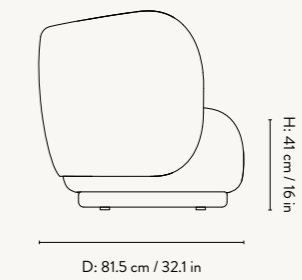

RICO SOFA 3-SEATER

Design by ferm LIVING

PRODUCT DETAILS

Manufactured in Italy

DIMENSIONS

Height: 79 cm / 31.1 in
Width: 210 cm / 82.7 in
Depth: 81.5 cm / 32.1 in
Back height: 73 cm / 28.7 in
Seat height: 41 cm / 16 in
Seat depth: 58 cm / 22.8 in
Weight: 80 kg

MATERIALS & CONSTRUCTION

Backrest: Moulded foam with inner iron structure
Seat: Polyurethane foam with inner wooden structure
Feet: Low density polyethylene

CARE

Please see Care & Maintenance guide on www.fermliving.com

PACKSIZE

1

TEST

EN 16139:2013

Furniture - Strength, durability, stability and safety
Requirements for non-domestic seating

Foam fire rating:

CAL117-2013 - pass

BS 5852 Crib5 - on request

CUSTOMISATION OPTIONS

FABRIC QUALITIES

To see the specifications of each fabric and available colour assortment please go to overview on page 18