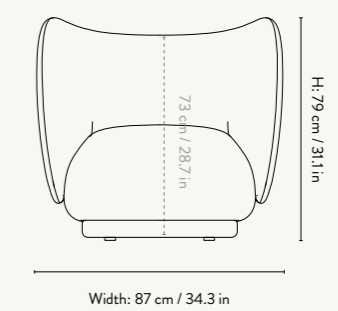

RICO LOUNGE CHAIR

Design by ferm LIVING

PRODUCT DETAILS

Manufactured in Italy

DIMENSIONS

Height: 79 cm / 31.1 in
Width: 87 cm / 34.3 in
Depth: 81.5 cm / 32.1 in
Back height: 73 cm / 28.7 in
Seat height: 41 cm / 16 in
Seat depth: 55 cm / 22.8 in
Weight: 40 kg

MATERIALS & CONSTRUCTION

Backrest: Moulded foam with inner iron structure
Seat: Polyethylene foam with inner wooden structure
Feet: Low density polyethylene

CARE

Please see Care & Maintenance guide on www.fermliving.com

PACKSIZE

1

TEST

EN 16139:2013

Furniture - Strength, durability, stability and safety
Requirements for non-domestic seating

Foam fire rating:

CAL117-2013 - pass

BS 5852 Crib5 - on request

CUSTOMISATION OPTIONS

FABRIC QUALITIES

To see the specifications of each fabric and available colour assortment please go to overview on page 18

SWIVEL FOOT BASE

Rico Lounge Chair is available with a swivel foot base.