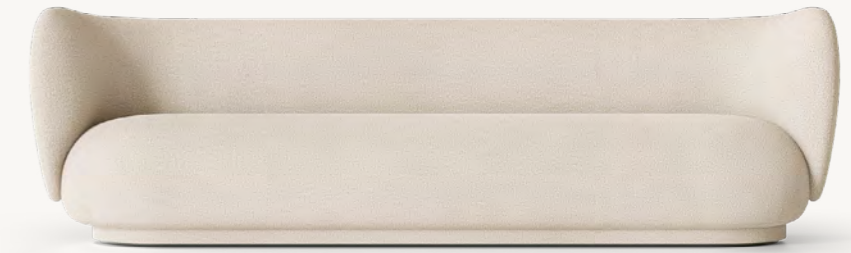

RICO SOFA 4-SEATER

Design by ferm LIVING

PRODUCT DETAILS

Manufactured in Italy

DIMENSIONS

Height: 79 cm / 31.1 in
Width: 260 cm / 102.4 in
Depth: 81.5 cm / 32.1 in
Back height: 73 cm / 28.7 in
Seat height: 41 cm / 16 in
Seat depth: 58 cm / 22.8 in
Weight: 85 kg

MATERIALS & CONSTRUCTION

Backrest: Moulded foam with inner iron structure
Seat: Polyurethane foam with inner wooden structure
Feet: Low density polyethylene

CARE

Please see Care & Maintenance guide on www.fermliving.com

PACKSIZE

1

TEST

Foam fire rating:
CAL117-2013 - pass
BS 5852 Crib5 - on request

CUSTOMISATION OPTIONS

FABRIC QUALITIES

To see the specifications of each fabric and available colour assortment please go to overview on page 18