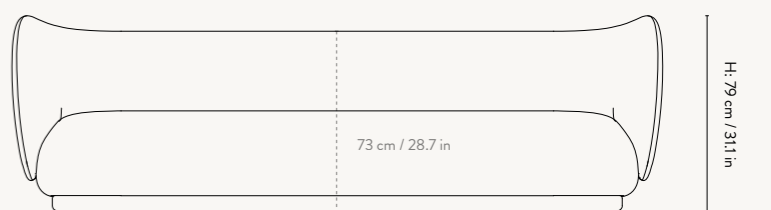

RICO SOFA 4-SEATER

Design by ferm LIVING

PRODUCT DETAILS

Manufactured in Italy

DIMENSIONS

Height: 79 cm / 31.1 in
Width: 260 cm / 102.4 in
Depth: 81.5 cm / 32.1 in
Back height: 73 cm / 28.7 in
Seat height: 41 cm / 16 in
Seat depth: 58 cm / 22.8 in
Weight: 85 kg

MATERIALS & CONSTRUCTION

Backrest: Moulded foam with inner iron structure
Seat: Polyurethane foam with inner wooden structure
Feet: Low density polyethylene

CARE

Please see Care & Maintenance guide on www.fermliving.com

PACKSIZE

1

TEST

Foam fire rating:
CAL117-2013 - pass
BS 5852 Crib5 - on request

CUSTOMISATION OPTIONS

FABRIC QUALITIES

To see the specifications of each fabric and available colour assortment please go to overview on page 18