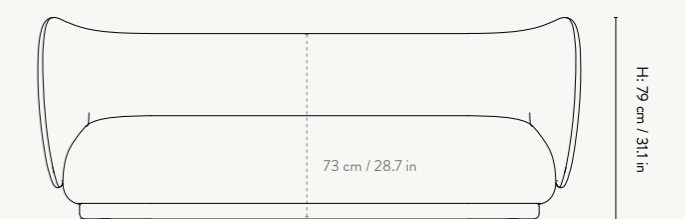

RICO SOFA 3-SEATER

Design by ferm LIVING

PRODUCT DETAILS

Manufactured in Italy

DIMENSIONS

Height: 79 cm / 31.1 in
Width: 210 cm / 82.7 in
Depth: 81.5 cm / 32.1 in
Back height: 73 cm / 28.7 in
Seat height: 41 cm / 16 in
Seat depth: 58 cm / 22.8 in
Weight: 80 kg

MATERIALS & CONSTRUCTION

Backrest: Moulded foam with inner iron structure
Seat: Polyurethane foam with inner wooden structure
Feet: Low density polyethylene

CARE

Please see Care & Maintenance guide on www.fermliving.com

PACKSIZE

1

TEST

EN 16139:2013

Furniture - Strength, durability, stability and safety
Requirements for non-domestic seating

Foam fire rating:

CAL117-2013 - pass

BS 5852 Crib5 - on request

CUSTOMISATION OPTIONS

FABRIC QUALITIES

To see the specifications of each fabric and available colour assortment please go to overview on page 18