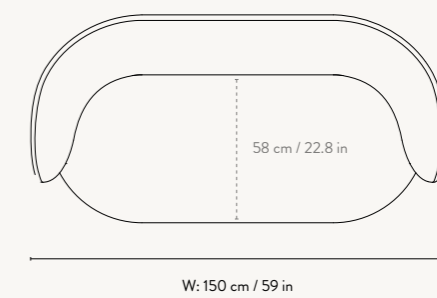

RICO SOFA 2-SEATER

Design by ferm LIVING

PRODUCT DETAILS

Manufactured in Italy

DIMENSIONS

Height: 79 cm / 31.1 in
Width: 150 cm / 59 in
Depth: 81.5 cm / 32.1 in
Back height: 73 cm / 28.7 in
Seat height: 41 cm / 16 in
Seat depth: 58 cm / 22.8 in
Weight: 70 kg

MATERIALS & CONSTRUCTION

Backrest: Moulded foam with inner iron structure
Seat: Polyurethane foam with inner wooden structure
Feet: Low density polyethylene

CARE

Please see Care & Maintenance guide on www.fermliving.com

PACKSIZE

1

TEST

EN 16139:2013

Furniture - Strength, durability, stability and safety
Requirements for non-domestic seating

Foam fire rating:

CAL117-2013 - pass

BS 5852 Crib5 - on request

CUSTOMISATION OPTIONS

FABRIC QUALITIES

To see the specifications of each fabric and available colour assortment please go to overview on page 18