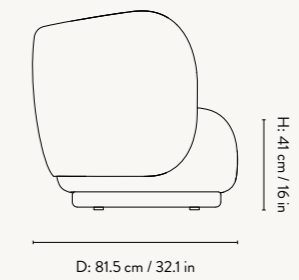

RICO SOFA 2-SEATER

Design by ferm LIVING

PRODUCT DETAILS

Manufactured in Italy

DIMENSIONS

Height: 79 cm / 31.1 in
Width: 150 cm / 59 in
Depth: 81.5 cm / 32.1 in
Back height: 73 cm / 28.7 in
Seat height: 41 cm / 16 in
Seat depth: 58 cm / 22.8 in
Weight: 70 kg

MATERIALS & CONSTRUCTION

Backrest: Moulded foam with inner iron structure
Seat: Polyurethane foam with inner wooden structure
Feet: Low density polyethylene

CARE

Please see Care & Maintenance guide on www.fermliving.com

PACKSIZE

1

TEST

EN 16139:2013

Furniture - Strength, durability, stability and safety
Requirements for non-domestic seating

Foam fire rating:

CAL117-2013 - pass

BS 5852 Crib5 - on request

CUSTOMISATION OPTIONS

FABRIC QUALITIES

To see the specifications of each fabric and available colour assortment please go to overview on page 18