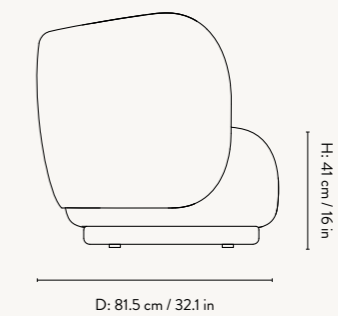

RICO LOUNGE CHAIR

Design by ferm LIVING

PRODUCT DETAILS

Manufactured in Italy

DIMENSIONS

Height: 79 cm / 31.1 in
Width: 87 cm / 34.3 in
Depth: 81.5 cm / 32.1 in
Back height: 73 cm / 28.7 in
Seat height: 41 cm / 16 in
Seat depth: 55 cm / 22.8 in
Weight: 40 kg

MATERIALS & CONSTRUCTION

Backrest: Moulded foam with inner iron structure
Seat: Polyethylene foam with inner wooden structure
Feet: Low density polyethylene

CARE

Please see Care & Maintenance guide on www.fermliving.com

PACKSIZE

1

TEST

EN 16139:2013

Furniture - Strength, durability, stability and safety
Requirements for non-domestic seating

Foam fire rating:

CAL117-2013 - pass

BS 5852 Crib5 - on request

CUSTOMISATION OPTIONS

FABRIC QUALITIES

To see the specifications of each fabric and available colour assortment please go to overview on page 18

SWIVEL FOOT BASE

Rico Lounge Chair is available with a swivel foot base.