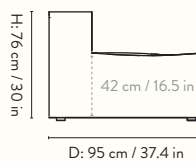

## COMBINATION - SMALL

W: 335 cm / 131.8 in