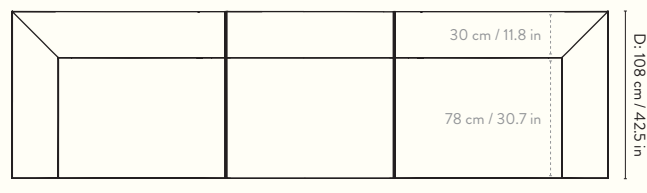

COMBINATION - LARGE