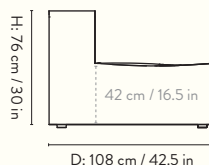

COMBINATION - LARGE