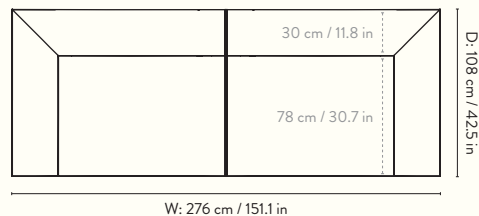

COMBINATION - LARGE