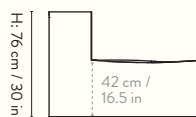

W: 384 cm / 151.1 in