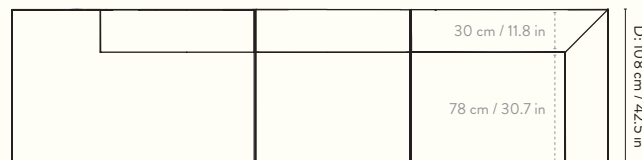

COMBINATION - LARGE

W: 384 cm / 151.1 in

D: 108 cm / 42.5 in