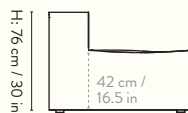

## COMBINATION - SMALL

W: 335 cm / 131.8 in

D: 95 cm / 37.4 in