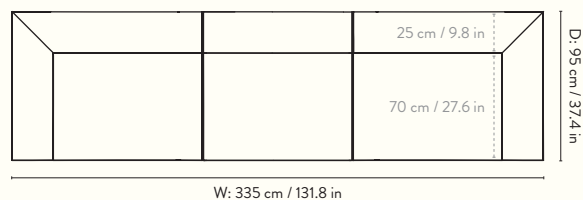

## COMBINATION - SMALL

W: 335 cm / 131.8 in