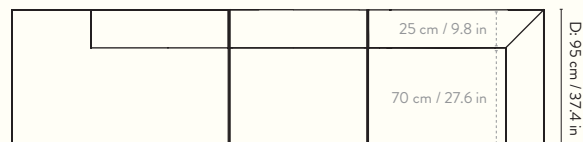

COMBINATION - SMALL

W: 335 cm / 131.8 in

D: 95 cm / 37.4 in