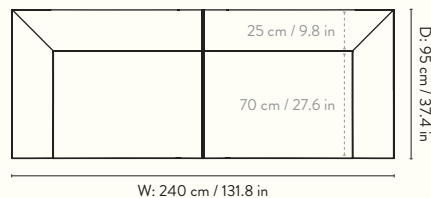

COMBINATION - SMALL