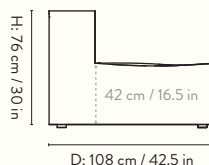

## COMBINATION - SMALL

W: 335 cm / 131.8 in

## COMBINATION - LARGE

W: 384 cm / 151.1 in