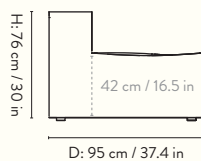

COMBINATION - SMALL