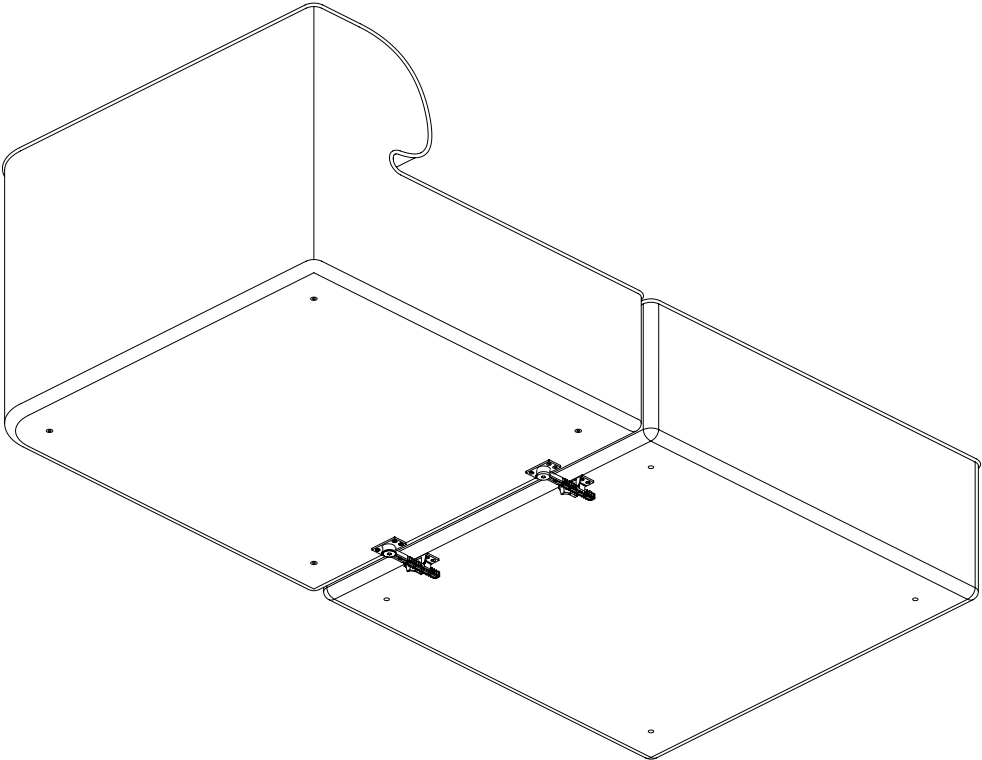

Eave Connector Brackets

by Norm Architects

Congratulations on your Eave Dining Sofa designed by Norm Architects.

We hope you will enjoy using this item and follow these instructions to ensure correct installation.

These instructions are provided for your safety. It is important that the instructions are read carefully and completely before mounting.

COMPONENT OVERVIEW

1 x Connector

1 x Connector bracket

IMPORTANT INFORMATION