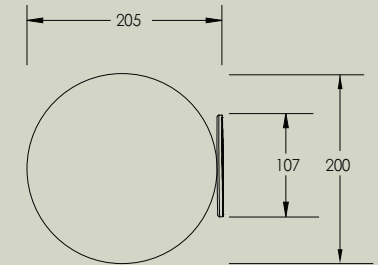

## Orb Surface Sconce

This simple surface mount light features a 95mm or 200mm glass globe. This light is a great compliment to any room with its minimalist and timeless shape. Available in a range of glass and metal finishes.

### Details

|                       |  |
|-----------------------|--|
| Size (mm) Large 200mm | 200w x 205d x 200h   |
| Size (mm) Small 95mm  | 107w x 110d x 107h   |
| Glass shade           | 95mm or 200mm  |
| Lamp base             | C9 push fit  |
| Lamp                  | 220-280V 5W 3000K 370lm LED<br>100-130V 4.5W 3000K 450lm LED |
| Voltage               | 220-280V or 100-130V   |
| Dimmable              | Lamp included is compatible with most brand name dimmers     |
| Weight                | Under 1 kg   |
| IP                    | IP44   |
| Certification         | CE UK CA   |

### Finishes

Large 200mm  
Front view

Large 200mm  
Side view

Small 95mm  
Front view

Small 95mm  
Side view