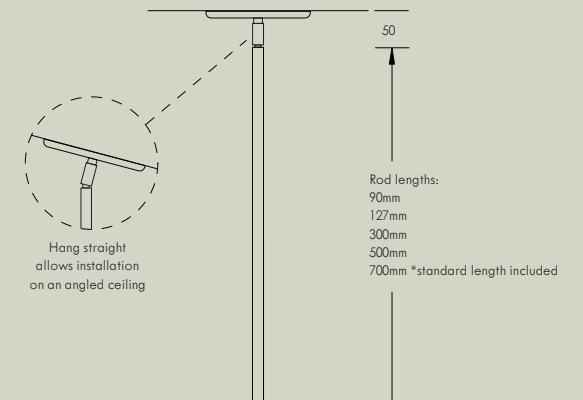

Fabric Flex Details

Pendant light with fabric flex comes with 3 metres of beige fabric cord that can be cut and adjusted to your desired length on-site.

Finishes