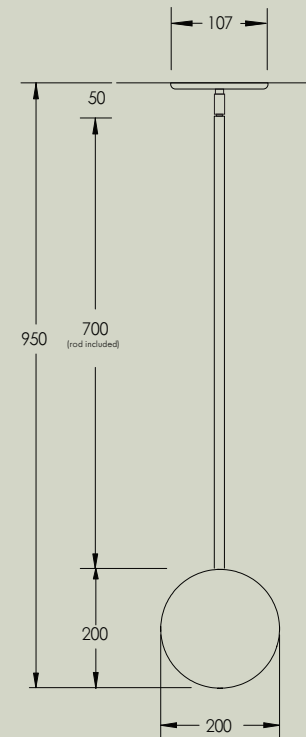

## Orb Pendant

This timeless and simple pendant light features a 95mm or 200mm glass globe.  
This light is a great compliment to any room with its minimalist and classic shape.  
This is the perfect addition to any residential or commercial space, available in a range of glass and metal finishes, with either a solid rod or fabric flex.

### Details

Size (mm) Large 200mm	<b>Solid Rod</b> 200w x 200d x 950h   <b>Fabric Flex</b> 200h x 200w x 200d
Size (mm) Small 95mm	<b>Solid Rod</b> 107w x 107d x 845h   <b>Fabric Flex</b> 95h x 107w x 107d
Glass shade	95mm or 200mm
Lamp base	C9 push fit
Lamp	220-280V 5W 3000K 370lm LED 100-130V 4.5W 3000K 450lm LED
Voltage	220-280V or 100-130V
Dimmable	Lamp included is compatible with most brand name dimmers
Weight	Under 1 kg
IP	IP44
Certification	CE UK CA

Large 200mm  
Side view

Small 95mm  
Side view

**Standard rod length included: 700mm**

Other rod lengths include (mm): 90 / 127 / 300 / 500 / 700  
The maximum overall rod combination length is 3m.