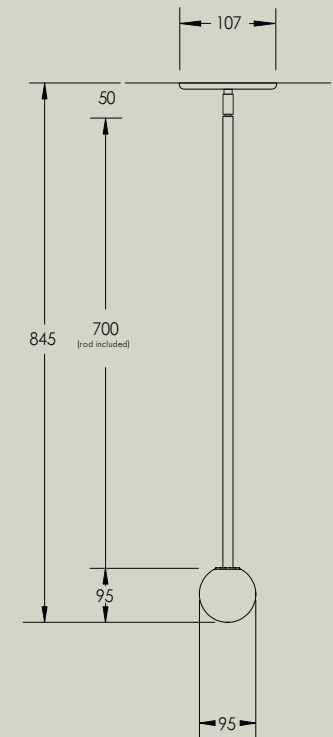

## Orb Pendant

This timeless and simple pendant light features a 95mm or 200mm glass globe.  
This light is a great compliment to any room with its minimalist and classic shape.  
This is the perfect addition to any residential or commercial space, available in a range of glass and metal finishes, with either a solid rod or fabric flex.

### Details

Size (mm) Large 200mm	<b>Solid Rod</b> 200w x 200d x 950h   <b>Fabric Flex</b> 200h x 200w x 200d
Size (mm) Small 95mm	<b>Solid Rod</b> 107w x 107d x 845h   <b>Fabric Flex</b> 95h x 107w x 107d
Glass shade	95mm or 200mm
Lamp base	C9 push fit
Lamp	220-280V 5W 3000K 370lm LED 100-130V 4.5W 3000K 450lm LED
Voltage	220-280V or 100-130V
Dimmable	Lamp included is compatible with most brand name dimmers
Weight	Under 1 kg
IP	IP44
Certification	CE UK CA

Large 200mm  
Side view

Small 95mm  
Side view

**Standard rod length included: 700mm**

Other rod lengths include (mm): 90 / 127 / 300 / 500 / 700  
The maximum overall rod combination length is 3m.