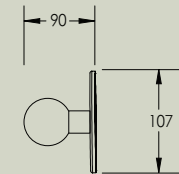

Orb Mini Surface Sconce

This compact surface mount light features a 60mm glass globe. This light is a great compliment to any room with its minimalist and timeless shape. Available in a range of glass and metal finishes.

Details

Size (mm)	107w x 90d x 107h
Glass shade	60mm
Lamp base	C9 push fit
Lamp	2.5W 3000K 450lm LED | Lamp included
Voltage	220-280V or 100-130V
Dimmable	Lamp included is compatible with most brand name dimmers
Weight	Under 1 kg
IP	IP44
Certification	CE UK CA

Side view

Front view

Finishes