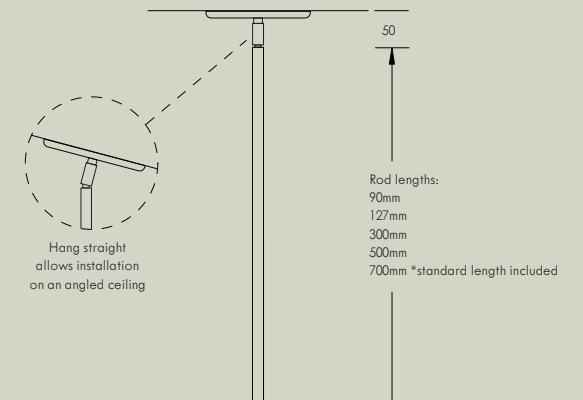

Details

Size (mm)	Solid Rod 850h x 130w x 130d Fabric Flex 100h x 130w x 130d
Glass shade	95mm
Lamp base	C9 push fit
Lamp	220-280V 5W 3000K 370lm LED 100-130V 4.5W 3000K 450lm LED
Voltage	220-280V or 100-130V
Dimmable	Compatible with most brand name dimmers
Weight	Under 2kgs
IP	IP44
Certification	CE UK CA

Front view

Bottom view

Finishes

Pendant options

Choose between either a solid rod or fabric flex

Solid Rod Details

5 x Rod lengths available. Connect as many rods together to achieve your desired drop length. Supplied with a "hang-straight" which allows the pendant to be installed on an angled ceiling.

Standard rod length included: 700mm

Other rod lengths include (mm): 90 / 127 / 300 / 500 / 700
The maximum overall rod combination length is 3m.

Finishes

Brushed
Brass

Brushed
Black
Aluminium

White
Powder
coat