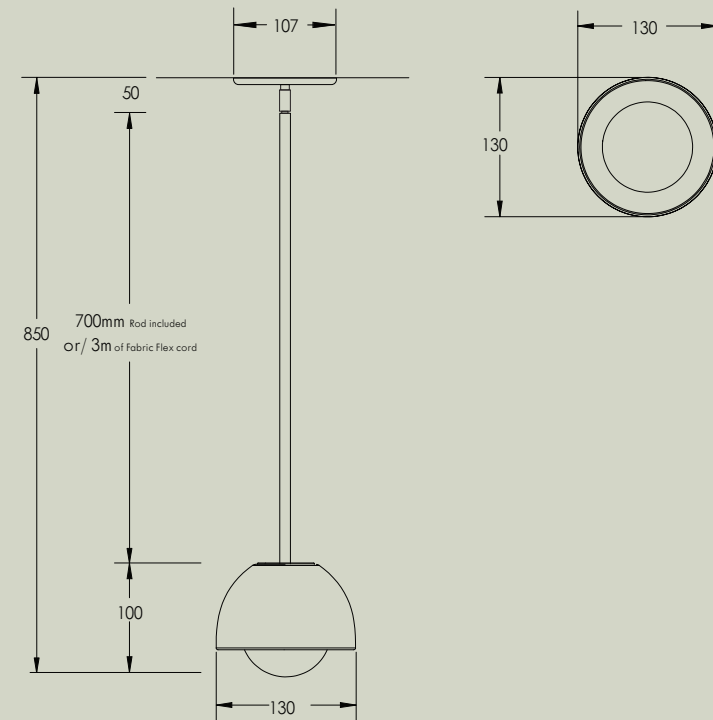

Details

Size (mm)	Solid Rod 850h x 130w x 130d Fabric Flex 100h x 130w x 130d
Glass shade	95mm
Lamp base	C9 push fit
Lamp	220-280V 5W 3000K 370lm LED 100-130V 4.5W 3000K 450lm LED
Voltage	220-280V or 100-130V
Dimmable	Compatible with most brand name dimmers
Weight	Under 2kgs
IP	IP44
Certification	CE UK CA

Front view

Bottom view

Finishes

Pendant options

Choose between either a solid rod or fabric flex

Solid Rod Details

5 x Rod lengths available. Connect as many rods together to achieve your desired drop length. Supplied with a "hang-straight" which allows the pendant to be installed on an angled ceiling.

Standard rod length included: 700mm

Other rod lengths include (mm): 90 / 127 / 300 / 500 / 700
The maximum overall rod combination length is 3m.

Finishes

Brushed
Brass

Brushed
Black
Aluminium

White
Powder
coat