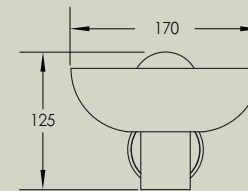

Selene Uplight, Small

MARZ DESIGNS

info@marzdesigns.com
+61 (02) 6680 4971

3/1 Boronia Place
Byron Bay NSW 2481

www.marzdesigns.com

Selene Uplight, Small

The Selene Uplight is crafted from a quarter timber dome that sits atop a cylinder derived from the FSC certified timber offcuts from our Terra 00 range. Featuring a uniquely handmade set of components, the wall-mounted Selene Uplight in Ash, Bleached Ash, Blackened Ash or Walnut offers a raw and sophisticated element to any interior space.

Details

Size (mm)	125h x 170w x 110d
Glass shade	60mm round
Lamp base	G9 push fit
Lamp	220-280V 5W 3000K 370lm LED 100-130V 4.5W 3000K 450lm LED
Voltage	220-280V or 100-130V
Dimmable	Lamp included is compatible with most brand name dimmers
Weight	Under 1kg
IP	IP44
Certification	CE UK CA

Front view

Side view

Top view

Finishes