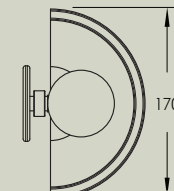

Selene Uplight, Small

MARZ DESIGNS

info@marzdesigns.com
+61 (02) 6680 4971

3/1 Boronia Place
Byron Bay NSW 2481

www.marzdesigns.com

Selene Uplight, Small

The Selene Uplight is crafted from a quarter timber dome that sits atop a cylinder derived from the FSC certified timber offcuts from our Terra 00 range. Featuring a uniquely handmade set of components, the wall-mounted Selene Uplight in Ash, Bleached Ash, Blackened Ash or Walnut offers a raw and sophisticated element to any interior space.

Details

Size (mm)	125h x 170w x 110d
Glass shade	60mm round
Lamp base	G9 push fit
Lamp	220-280V 5W 3000K 370lm LED 100-130V 4.5W 3000K 450lm LED
Voltage	220-280V or 100-130V
Dimmable	Lamp included is compatible with most brand name dimmers
Weight	Under 1kg
IP	IP44
Certification	CE UK CA

Front view

Side view

Top view

Finishes