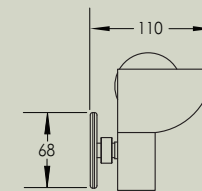

Selene Uplight, Small

MARZ DESIGNS

info@marzdesigns.com
+61 (02) 6680 4971

3/1 Boronia Place
Byron Bay NSW 2481

www.marzdesigns.com

Selene Uplight, Small

The Selene Uplight is crafted from a quarter timber dome that sits atop a cylinder derived from the FSC certified timber offcuts from our Terra 00 range. Featuring a uniquely handmade set of components, the wall-mounted Selene Uplight in Ash, Bleached Ash, Blackened Ash or Walnut offers a raw and sophisticated element to any interior space.

Details

Size (mm)	125h x 170w x 110d
Glass shade	60mm round
Lamp base	G9 push fit
Lamp	220-280V 5W 3000K 370lm LED 100-130V 4.5W 3000K 450lm LED
Voltage	220-280V or 100-130V
Dimmable	Lamp included is compatible with most brand name dimmers
Weight	Under 1kg
IP	IP44
Certification	CE UK CA

Front view

Side view

Top view

Finishes