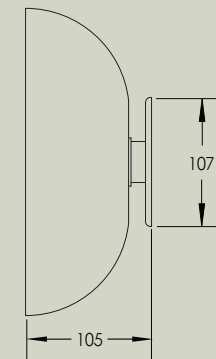

### Details

Large Size (mm)	255Ø x 105d
Small Size (mm)	170Ø x 75d
Glass shade	60mm round
Lamp base	C9 push fit
Lamp	220-280V 5W 3000K 370lm LED 100-130V 4.5W 3000K 450lm LED
Voltage	220-280V or 100-130V
Dimmable	Lamp included is compatible with most brand name dimmers
Weight	Under 1kg
IP	IP44
Certification	CE UK CA

### Finishes

Front view, Large

Side view, Large

Front view, Small

Side view, Small