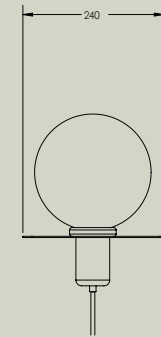

## Details

Size (mm)	395h x 580w x 240d
Glass shade	200mm
Lamp base	G9 push fit
Lamp	2.5W 3000K 250lm LED   <a href="#">Lamp included</a>
Voltage	220-280V (100-130V available on request)
Dimmable	No
White Weight	Under 2kgs
Brass Weight	Under 9.5kgs
IP	IP20
Certification	CE UK CA
Note 1	Beige fabric flex with inline switch and plug
Note 2	Ceramic pigments are mixed by hand and can vary up to 5% in colour tone and depth
Note 3	Raw brushed brass will naturally patina over time
Note 4	Please wear gloves during installation

Front view

Side view

Top view