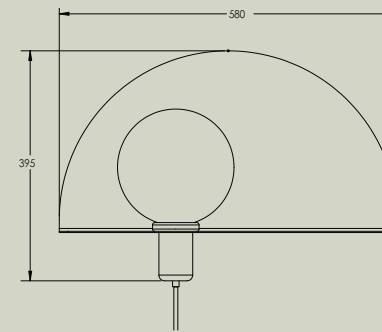

## Details

Size (mm)	395h x 580w x 240d
Glass shade	200mm
Lamp base	G9 push fit
Lamp	2.5W 3000K 250lm LED   <a href="#">Lamp included</a>
Voltage	220-280V (100-130V available on request)
Dimmable	No
White Weight	Under 2kgs
Brass Weight	Under 9.5kgs
IP	IP20
Certification	CE UK CA
Note 1	Beige fabric flex with inline switch and plug
Note 2	Ceramic pigments are mixed by hand and can vary up to 5% in colour tone and depth
Note 3	Raw brushed brass will naturally patina over time
Note 4	Please wear gloves during installation

Front view

Side view

Top view