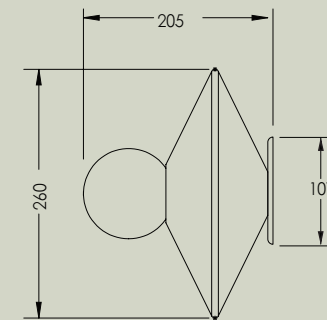

Bright Beads Disc Wall

Developed as an extension of the signature Bright Beads range, the Wall Disc light features an exaggerated beaded lamp holder and backplate.

Details

Size (mm)	260w x 205d x 260h
Glass shade	95mm
Lamp base	G9 push fit
Lamp	220-280V 5W 3000K 370lm LED 100-130V 4.5W 3000K 450lm LED
Voltage	220-280V or 100-130V
Dimmable	Lamp included is compatible with most brand name dimmers
Weight	Under 2kgs
IP	IP44
Certification	CE UK CA
Note 1	Do not over-tighten glass cover. Timber is prone to expanding & contracting and can cause glass to break from pressure
Note 2	Finished with a natural bees wax

Side view