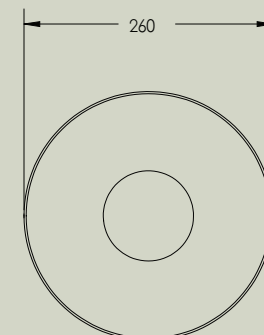

Front view

Finishes