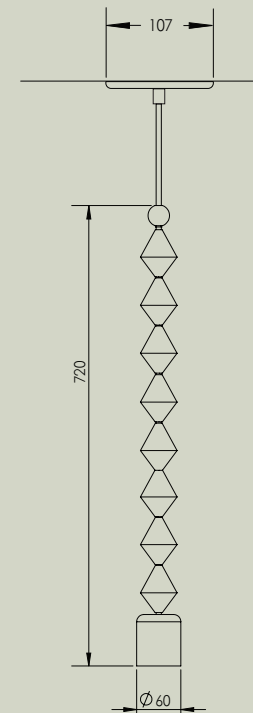

Bright Beads Alice Pendant

The Bright Beads range of pendant lights features various combinations of over-sized timber beads, made from a range of FSC approved timber species including walnut and oak.

Details

Size (mm)	720h x 60w x 60d
Lamp base	E27 Screw-in
Lamp	G95 Low wattage LED globe recommended, not included
Voltage	220-240V or 100-130V
Dimmable	Compatible with most brand name dimmers
Weight	Under 500g
IP	IP20
Certification	CE
Note 1	Globe not included
Note 2	Finished with a natural bees wax
Note 3	Wood is a natural product and can vary in colour and grain

Front view

Finishes