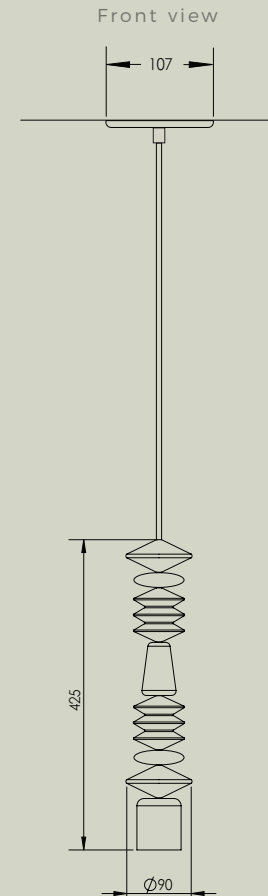

Details

Size (mm)	425h x 90w x 90d
Lamp base	E27 Screw-in
Lamp	G95 Low wattage LED globe recommended, not included
Voltage	220-240V or 100-130V
Dimmable	Compatible with most brand name dimmers
Weight	Under 500g
IP	IP20
Certification	CE
Note 1	Globe not included
Note 2	Finished with a natural bees wax
Note 3	Wood is a natural product and can vary in colour and grain

Pendant details

Supplied with 5m of black cord.

Fabric Cord

Pendant light with fabric flex comes with 5 metres of black fabric cord that can be cut and adjusted to your desired length on-site.

Finishes

Black
Fabric Cord