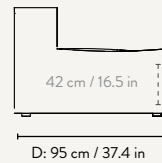

ARMREST END MODULE - SMALL