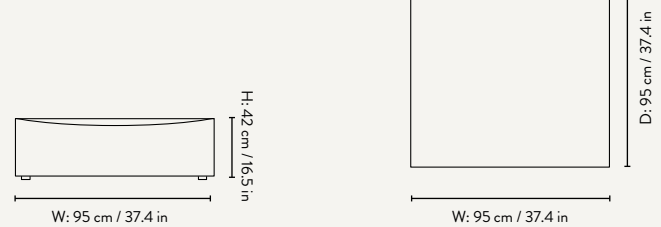

RECOMMENDED RETAIL PRICES

PRICE GROUP I	Small / Large	
Cotton Linen	EUR	815 / 949
	DKK	5.999 / 6.999
	SEK	8.569 / 9.999
	NOK	8.569 / 9.999
	GBP	785 / 915
	USD	1.109 / 1.295

PRICE GROUP IV	Small / Large	
Rich Linen	EUR	1.155 / 1.355
	DKK	8.499 / 9.999
	SEK	12.139 / 14.285
Confetti Bouclé	NOK	12.139 / 14.285
	GBP	1.115 / 1.309
	USD	1.569 / 1.849

PRICE GROUP II	Small / Large	
Hot Madison	EUR	949 / 1.085
	DKK	6.999 / 7.999
	SEK	9.999 / 11.425
	NOK	9.999 / 11.425
	GBP	915 / 1.045
	USD	1.295 / 1.479

PRICE GROUP V	Small / Large	
Hallingdal 65	EUR	1.289 / 1.559
	DKK	9.499 / 11.499
	SEK	13.569 / 16.425
	NOK	13.569 / 16.425
	GBP	1.245 / 1.505
	USD	1.755 / 2.125

PRICE GROUP III	Small / Large	
Pasadena	EUR	1.015 / 1.219
	DKK	7.499 / 8.999
	SEK	10.715 / 12.855
	NOK	10.715 / 12.855
	GBP	979 / 1.179
	USD	1.385 / 1.665

POUF - SQUARE - SMALL