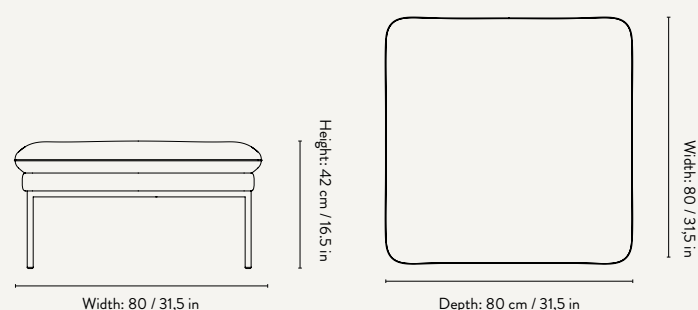

PRICE GROUP III

Focus	EUR	1.219
Pasadena	DKK	8.999
	SEK	12.855
Bouclé	NOK	12.855
	GBP	1.179
	USD	1.665