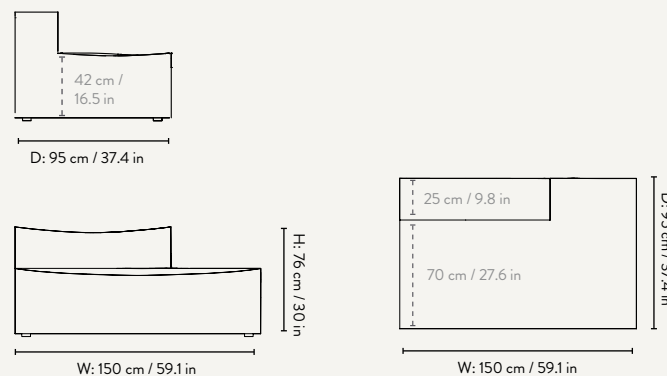

OPEN END MODULE - SMALL