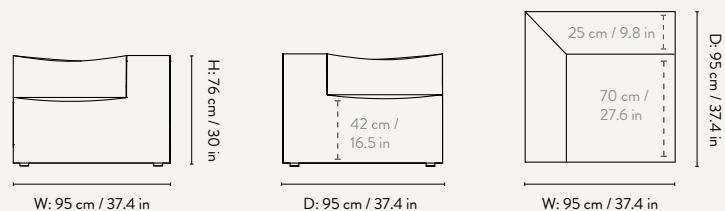

CONNECTING CORNER MODULE - S200