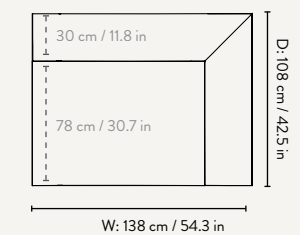

ARMREST END MODULE - LARGE