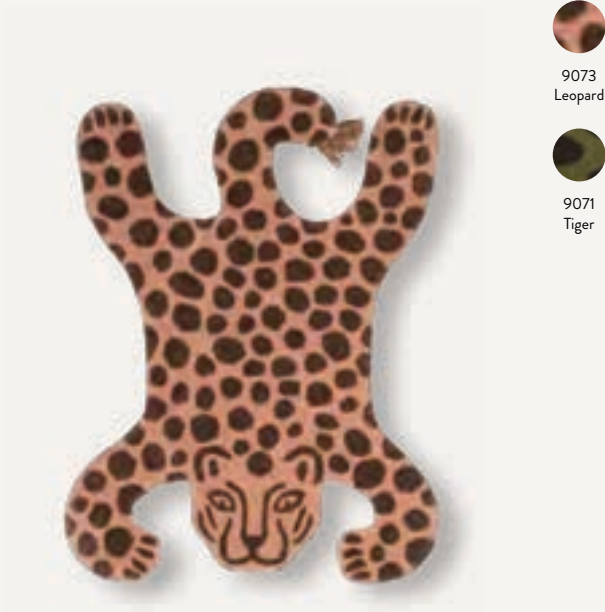

SAFARI TUFTED RUG

Size: H: 160 x W: 118 x D: 2 cm
H: 63 x W: 46.5 x D: 0.8 in

Material: Front: 100% tufted New Zealand wool.
Backside: 100% cotton

Care: In the beginning, the rug must be vacuumed frequently to remove natural rug shedding. Do not rub on wet stains. Professional carpet cleaning if needed

Info: Hand-tufted. Different pile height to accentuate the artwork.
Registered design

Country: India
Net. weight: 5.1 kg
Packsize: 1

Recommended retail price	
EUR	199
DKK	1.499
SEK	2.139
NOK	2.139
GBP	185
USD	275

ANIMAL TUFTED RUG

Size: H: 160 x W: 118 x D: 3 cm
H: 63 x W: 46.5 x D: 1.2 in

Material: Front: 100% tufted New Zealand wool.
Backside: 100% cotton

Care: Vacuum only. In the beginning, the rug must be vacuumed frequently to remove natural rug shedding. Do not rub wet stains but absorb with paper towels and clean with a damp cloth. Professional carpet cleaning if needed

Info: Hand-tufted. Registered design
Different pile height to accentuate the artwork

Country: India
Net. weight: 5.1 kg
Packsize: 1

Recommended retail price	
EUR	199
DKK	1.499
SEK	2.139
NOK	2.139
GBP	185
USD	275

FRUITICANA TUFTED RUG - SMALL

Size: H: 120 x W: 80 x D: 3 cm
H: 47.2 x W: 31.5 x D: 1.2 in

Material: Front: 100% tufted New Zealand wool.
Backside: 100% cotton. Pile height: 3 cm

Care: In the beginning, the rug must be vacuumed frequently to remove natural rug shedding. Do not rub on wet stains. Professional carpet cleaning if needed

Info: Hand-tufted high pile

Country: India
Net. weight: 3.2 kg
Packsize: 1

Recommended retail price	
EUR	135
DKK	999
SEK	1.425
NOK	1.425
GBP	125
USD	185

FRUITICANA TUFTED RUG - LARGE