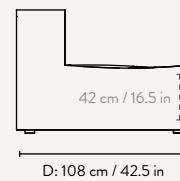

ARMREST END MODULE - LARGE