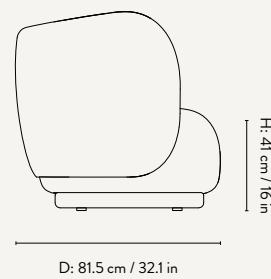

PRICE GROUP V

<i>Hallingdal 65</i>	EUR	3.865
	DKK	28.499
	SEK	40.715
	NOK	40.715
	GBP	3.729
	USD	5.269