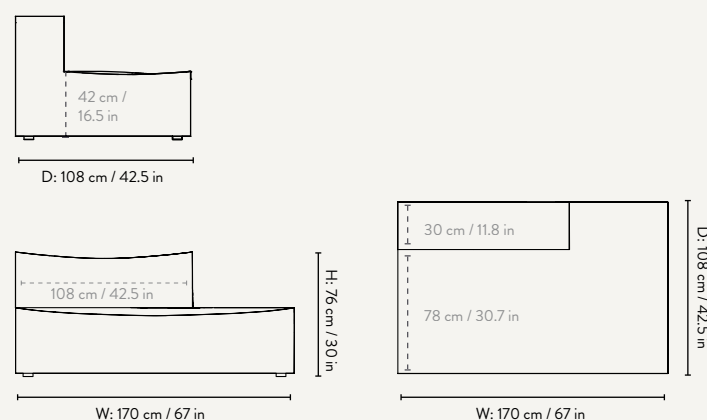

OPEN END MODULE - LARGE