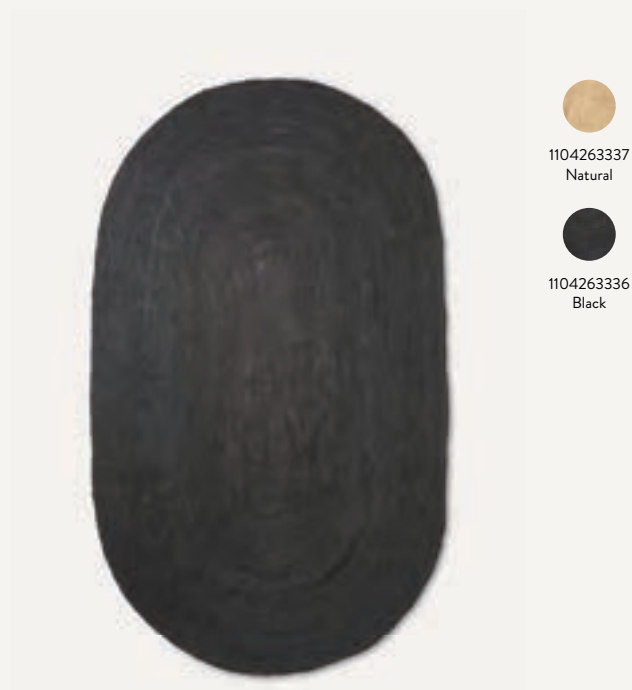

ETERNAL OVAL JUTE RUG - LARGE

Size:	H: 340 x W: 230 cm H: 133.9 x W: 90.6 in	Recommended retail price	
Material:	100% jute	EUR	545
Care:	Vacuum clean only	DKK	3.999
Info:	Hand braided	SEK	5.715
Country:	India	NOK	5.715
Net. weight:	13.3 kg	GBP	525
Packsize:	1	USD	739