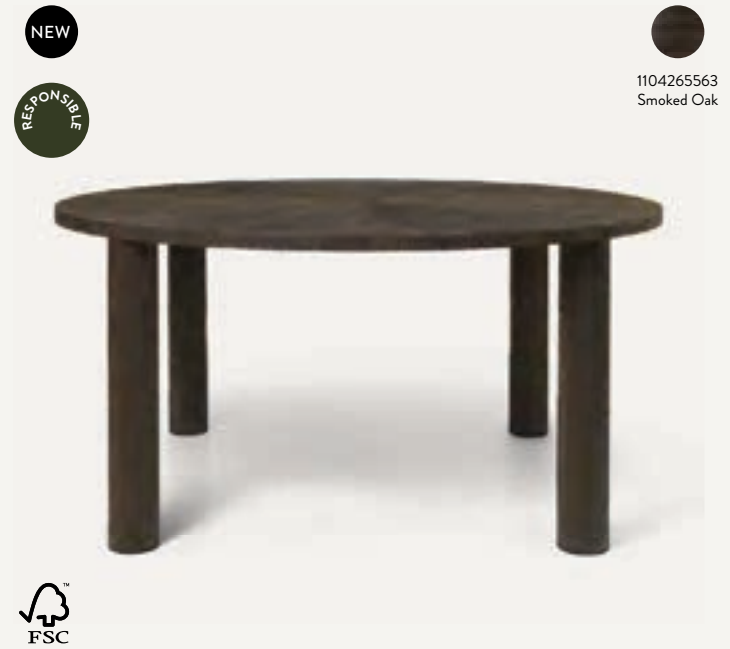

1104265563
Smoked Oak

POST STORAGE CABINET

Size:	H: 134 x W: 92 x D: 42.5 cm H: 52.8 x W: 36.2 x D: 16.7 in	Recommended retail price	
Material:	FSC™-Mix certified oak veneer with MDF core. Handmade marquetry smoked oak veneer in tonal stripes. Veneered legs	EUR	2.239
Care:	Wipe with a damp cloth Do not leave the surface wet	DKK	16.499
Info:	Cabinet with two shelves Registered design	SEK	23.569
Country:	Italy	NOK	23.569
Net. weight:	90 kg	GBP	2.159
Packsize:	1	USD	3.049

POST DINING TABLE - STAR

Size:	Ø: 150 x H: 73 cm Ø: 59.1 x H: 28.7 in	Recommended retail price	
Material:	FSC™ Mix-certified oak veneer with MDF core. Handmade marquetry table top in star formation with veneered legs. Oiled smoked oak veneer.	EUR	2.439
Care:	Wipe with a damp cloth. Do not leave the surface wet	DKK	17.999
Country:	Bulgaria	SEK	25.715
Net. weight:	59 kg	NOK	25.715
Packsize:	1	GBP	2.355
		USD	3.329