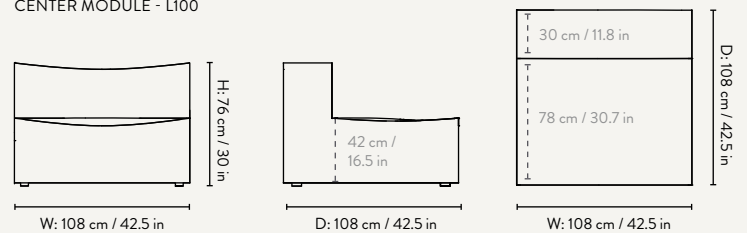

CENTER MODULE - L100