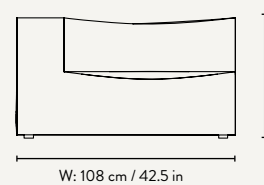

ARMREST END MODULE - LARGE