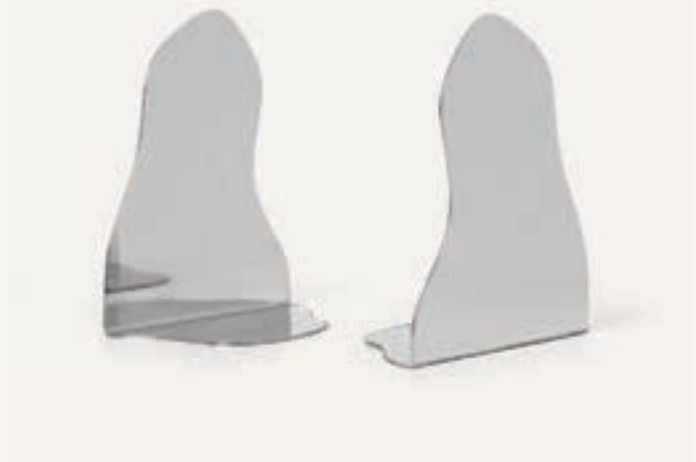

NEW

1104265308
Mirror Polished

POND BOOKENDS - SET OF 2

Size:	H: 19.8 x W: 16 x D: 9.5 cm H: 7.8 x W: 6.3 x D: 3.7 in	Recommended retail price	
Material:	Stainless steel with mirror polish	EUR	79
Care:	Wipe with a damp cloth or gently clean with a soft sponge and mild detergent	DKK	599
Country:	China	SEK	855
Net. weight:	0.7 kg	NOK	855
Packsize:	2	GBP	75
		USD	109