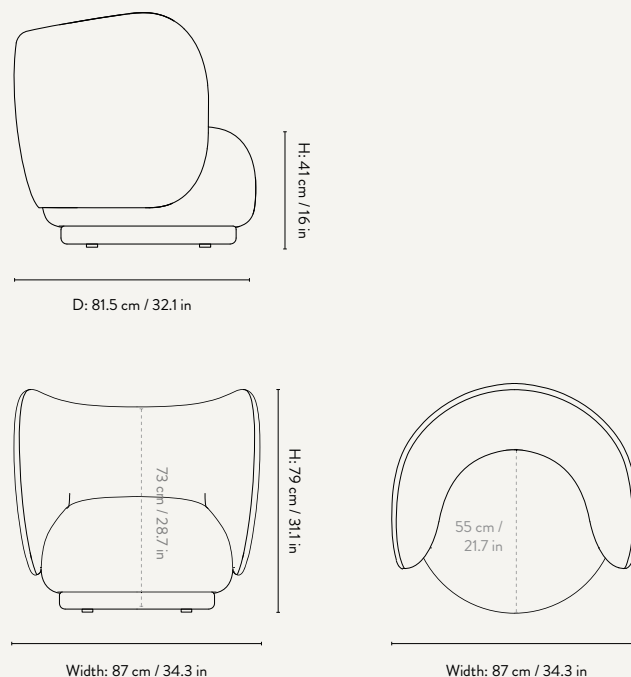

RICO LOUNGE CHAIR

Design by ferm LIVING

PRODUCT DETAILS

Manufactured in Italy

DIMENSIONS

Height: 79 cm / 31.1 in
Width: 87 cm / 34.3 in
Depth: 81.5 cm / 32.1 in
Back height: 73 cm / 28.7 in
Seat height: 41 cm / 16 in
Seat depth: 58 cm / 22.8 in
Weight: 40 kg

MATERIALS & CONSTRUCTION

Backrest: Moulded foam with inner iron structure
Seat: Polyethylene foam with inner wooden structure
Feet: Low density polyethylene

CARE

Please see page 300 for care and maintenance instructions

PACKSIZE

1

TEST

EN 16139:2013

Furniture - Strength, durability, stability and safety
Requirements for non-domestic seating

Foam fire rating:

CAL117-2013 - pass
BS 5852 Crib5 - on request

CUSTOMISATION OPTIONS

FABRIC QUALITIES

To see the specifications of each fabric and available colour assortment please go to overview on page 68

SWIVEL FOOT BASE

Rico Lounge Chair is available with a swivel foot base.

RECOMMENDED RETAIL PRICES

PRICE GROUP I	Regular / Swivel
Brushed	EUR 1.695 / 1.899
	DKK 12.499 / 13.999
	SEK 17.855 / 19.999
	NOK 17.855 / 19.999
	GBP 1.635 / 1.835
USD 2.309 / 2.589	

PRICE GROUP IV	Regular / Swivel
Tonus 4	EUR 2.239 / 2.439
	DKK 16.499 / 17.999
	SEK 23.569 / 25.715
	NOK 23.569 / 25.715
	GBP 2.159 / 2.355
USD 3.049 / 3.329	

PRICE GROUP II	Regular / Swivel
Faded Velvet	EUR 1.829 / 2.035
	DKK 13.499 / 14.999
	SEK 19.285 / 21.425
	NOK 19.285 / 21.425
	GBP 1.769 / 1.965
USD 2.495 / 2.775	

PRICE GROUP V	Regular / Swivel
Hallingdal 65	EUR 2.375 / 2.575
	DKK 17.499 / 18.999
	SEK 24.999 / 27.139
	NOK 24.999 / 27.139
	GBP 2.289 / 2.489
USD 3.235 / 3.515	

PRICE GROUP III	Regular / Swivel
Bouclé	EUR 2.105 / 2.299
	DKK 15.499 / 16.999
	SEK 22.139 / 24.285
	NOK 22.139 / 24.285
	GBP 2.029 / 2.225
USD 2.865 / 3.145