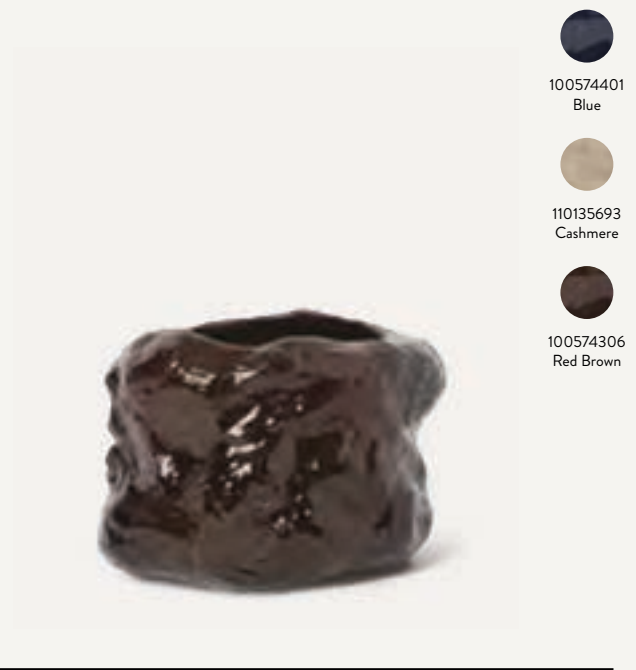

100574401
Blue

110135693
Cashmere

100574306
Red Brown

TUCK VASE

Size:	Ø: 34 x H: 40 cm Ø: 13.4 x H: 15.7 in	Recommended retail price	
Material:	Stoneware with high-gloss coloured glaze	EUR	229
Care:	Rinse in lukewarm water	DKK	1.699
Info:	Registered design	SEK	2.425
Country:	China	NOK	2.425
Net. weight:	6.5 kg	GBP	209
Packsize:	1	USD	315

TUCK POT

Size:	Ø: 29 x H: 22 cm Ø: 11.4 x H: 8.7 in	Recommended retail price	
Material:	Stoneware with high-gloss coloured glaze	EUR	99
Care:	Rinse in lukewarm water	DKK	749
Info:	Registered design	SEK	1.069
Country:	China	NOK	1.069
Net. weight:	3.6 kg	GBP	95
Packsize:	2	USD	139