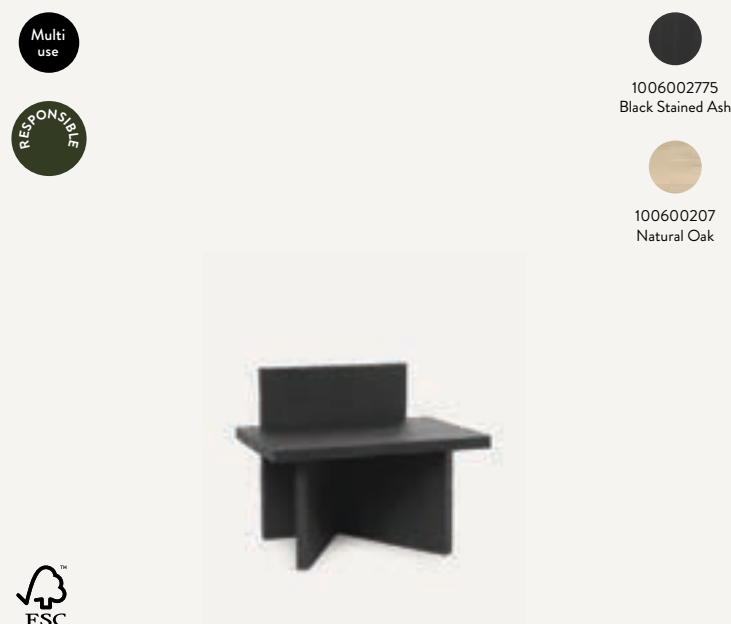

Multi use
RESPONSIBLE

1006002775
Black Stained Ash
100600207
Natural Oak

OBLIQUE STOOL

Size:	H: 33 x W: 40 x D: 29 cm H: 13 x W: 15.7 x D: 11.4 in	Recommended retail price	
Material:	FSC™-certified solid ash. Black stained FSC™-certified solid oak. Matte lacquered	EUR	229
Care:	Wipe with a damp cloth	DKK	1.699
Info:	Multi use as stool / side table / magazine stand	SEK	2.425
		NOK	2.425
Country:	Bosnia and Herzegovina	GBP	209
Net. weight:	4 kg	USD	315
Packsize:	1