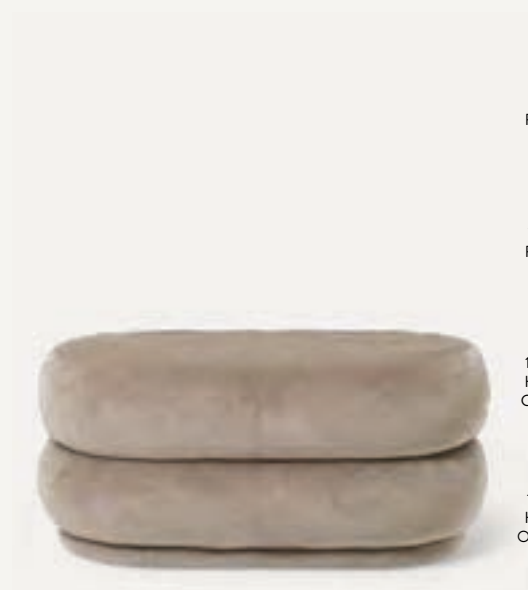

- 100227671 Faded Velvet Beige 26
- 1104265314 Hot Madison Sugar Kelp 988
- 100227669 Faded Velvet Forest 3
- 1104263012 Tonus Off-White 135
- 1104265875 Hot Madison Chocolate 127
- 1104264422 Tonus Sugar Kelp 364
- 1104263971 Hot Madison Off-White 695
- 1104263943 Tonus Red Brown 474

POUF ROUND

Size:	Ø: 47.5 x H: 45 cm Ø: 18.7 x H: 17.7 in	Recommended retail price
Material:	Polyurethane foam on wooden inner structure	Faded Velvet / Hot Madison / Tonus
Care:	Please see page 300 for care and maintenance instructions	EUR 679 / 815 / 949 DKK 4,999 / 5,999 / 6,999
Info:	Registered design	SEK 7,139 / 8,569 / 9,999
Country:	Lithuania	NOK 7,139 / 8,569 / 9,999
Net. weight:	9.2 kg	GBP 655 / 785 / 915
Packsize:	1	USD 925 / 1,109 / 1,295

POUF OVAL

Size:	H: 45 x W: 97 x D: 47.5 cm H: 17.7 x W: 34.3 x D: 18.7 in	Recommended retail price
Material:	Polyurethane foam on wooden inner structure	Faded Velvet / Hot Madison / Tonus
Care:	Please see page 300 for care and maintenance instructions	EUR 815 / 949 / 1,085 DKK 5,999 / 6,999 / 7,999
Info:	Registered design	SEK 8,569 / 9,999 / 11,425
Country:	Lithuania	NOK 8,569 / 9,999 / 11,425
Net. weight:	16.1 kg	GBP 785 / 915 / 1,045
Packsize:	1	USD 1,109 / 1,295 / 1,479