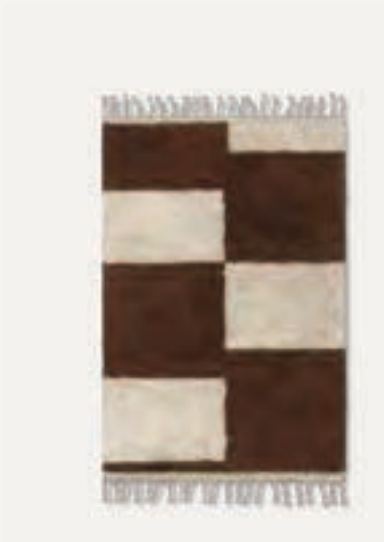

1104264892
Dark Brick/Off-white