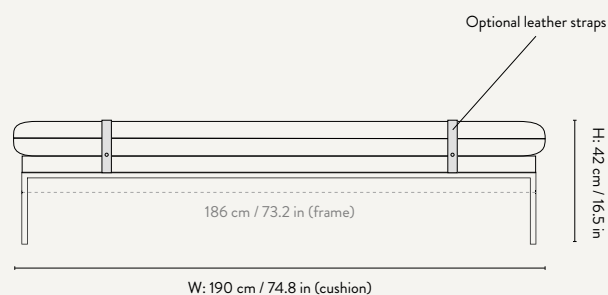

PRICE GROUP III

Focus	EUR	2.239
Pasadena	DKK	16.499
Bouclé	SEK	23.569
	NOK	23.569
	GBP	2.159
	USD	3.049

D: 80 cm / 31.5 in