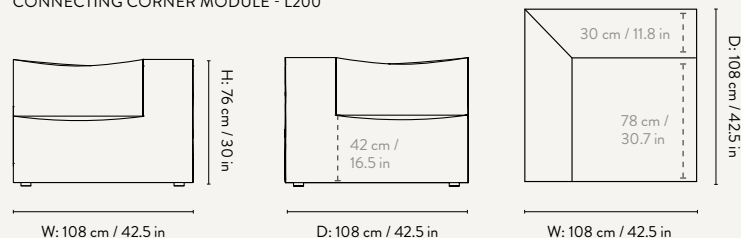

CONNECTING CORNER MODULE - L200