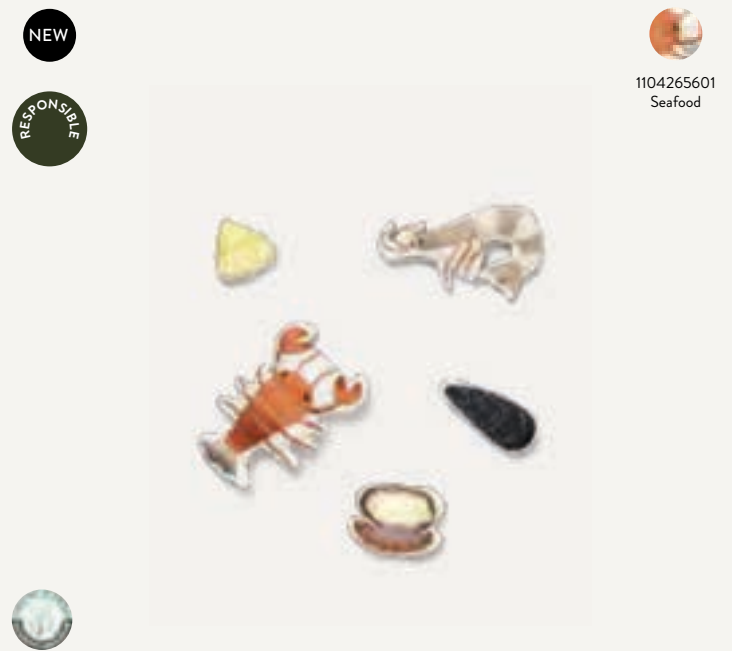

EMBROIDERED SEAFOOD

Size:	H: 21 x W: 21 x D: 4 cm H: 8.3 x W: 8.3 x D: 1.6 in	Recommended retail price	
Material:	100% undyed GOTS-certified organic cotton with embroidery. Recycled polyester filling	EUR	55
Care:	Wipe with a damp cloth	DKK	399
Info:	Includes 5 embroidered items and comes in a tiny totebag	SEK	569
Country:	India	NOK	569
Net. weight:	0.3 kg	GBP	49
Packsize:	6	USD	75