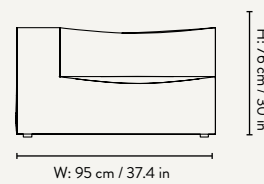

ARMREST END MODULE - SMALL