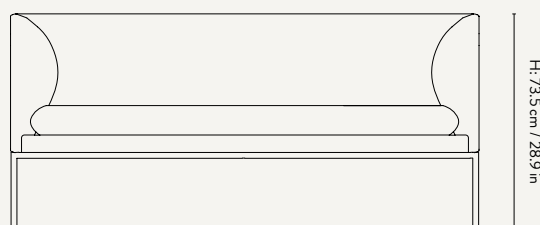

W: 160 cm / 63 in