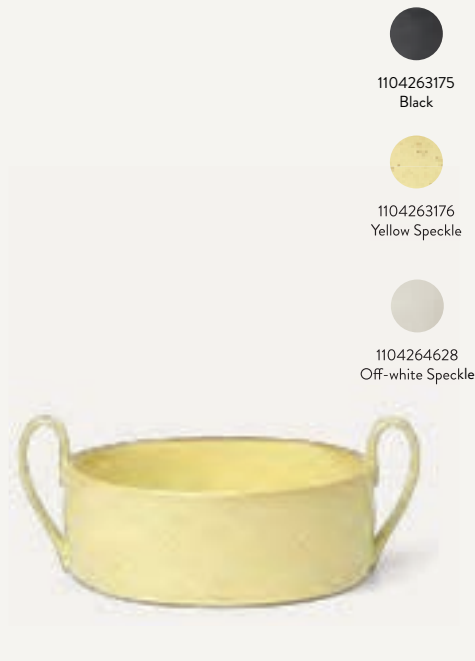

FLOW CENTREPIECE

Size:	H: 12.5 x W: 32.5 x D: 25 cm H: 4.9 x W: 12.8 x D: 9.8 in	Recommended retail price	
Material:	Porcelain with reactive glaze		
Care:	Dishwasher-safe	EUR	99
Country:	China	DKK	749
Net. weight:	1.5 kg	SEK	1,069
Packsize:	2	NOK	1,069
		GBP	95
		USD	139