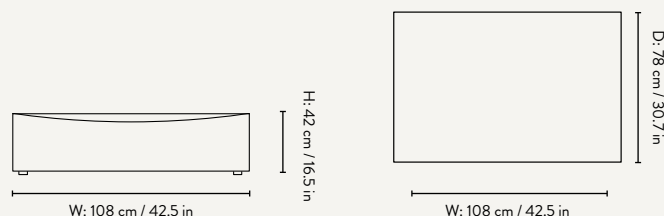

POUF - RECTANGULAR - LARGE