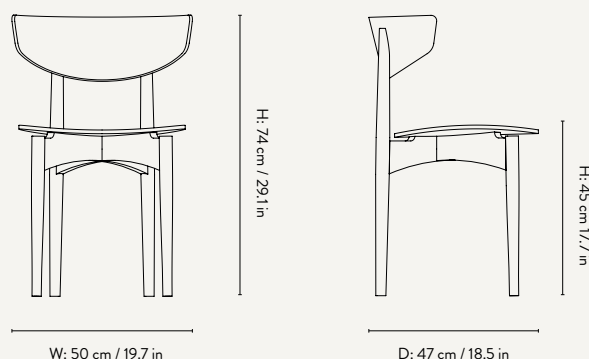

MINGLE TABLE LEGS W68 - STEEL

Size: H: 71 x W: 79 x D: 44.4 cm
H: 28 x W: 31.1 x D: 17.5 in

Material: Powder coated steel
Chrome plated steel

Care: Wipe with a damp cloth

Info: If you purchase the trestles alone, please make sure to use the right type of screws for the table top. Legs come with adjustable feet. Registered design

HERMAN DINING CHAIR - WOODEN FRAME

Design by Herman Studio

PRODUCT DETAILS

Manufactured in Latvia
Registered design

DIMENSIONS

Height: 74 cm / 29.1 in
Width: 50 cm / 19.7 in
Depth: 47 cm / 18.5 in
Seat height: 45 cm / 17.7 in
Weight: 4.8 kg (oak/ash veneer)
5 kg (with upholstery)

HERMAN DINING CHAIR - STEEL FRAME

Design by Herman Studio

PRODUCT DETAILS

Manufactured in Latvia
Registered design

DIMENSIONS

Height: 74 cm / 29.1 in
Width: 50 cm / 19.7 in
Depth: 47 cm / 18.5 in
Seat height: 45 cm / 17.7 in
Weight: 4.8 kg (oak/ash veneer)
5 kg (with upholstery)