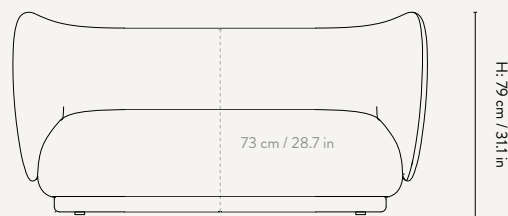

PRICE GROUP V

<i>Hallingdal 65</i>	EUR	3.865
	DKK	28.499
	SEK	40.715
	NOK	40.715
	GBP	3.729
	USD	5.269