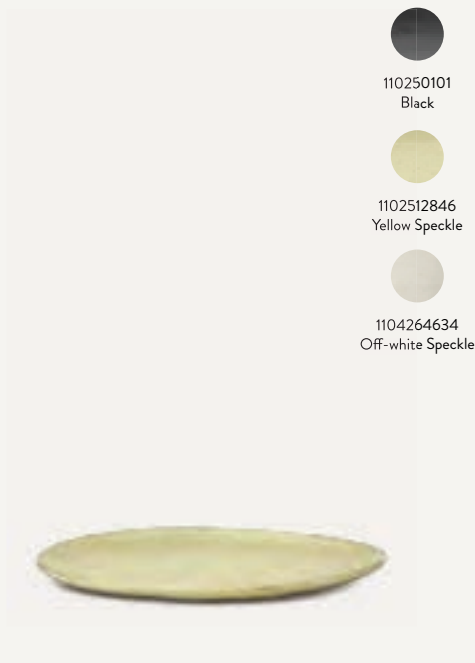

FLOW PLATE - MEDIUM

Size:	Ø: 22 x H: 1.5 cm Ø: 8.7 x H: 0.6 in	Recommended retail price	
Material:	Porcelain with reactive glaze		
Care:	Dishwasher-safe	EUR	29
Attention:	This product has a unique matte glazing. Cutlery marks may appear with use	DKK	199
		SEK	285
		NOK	285
Country:	China	GBP	25
Net. weight:	0.5 kg	USD	35
Packsize:	6