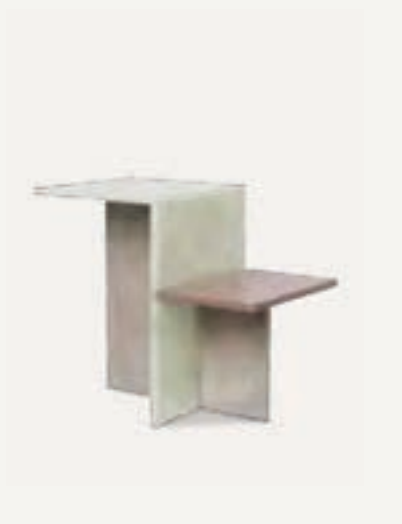

100187651
Multi

DISTINCT SIDE TABLE - ACRYLIC

Size:	H: 50 x W: 59.5 x D: 35 cm H: 19.7 x W: 23.4 x D: 13.8 in	Recommended retail price
Material:	Acrylic stone	
Care:	Wipe with a damp cloth. Do not leave the surface wet	EUR 1,085 DKK 7,999
Info:	Registered design	SEK 11,425
Country:	China	NOK 11,425
Net. weight:	15.7 kg	GBP 1,045
Packsize:	1	USD 1,479