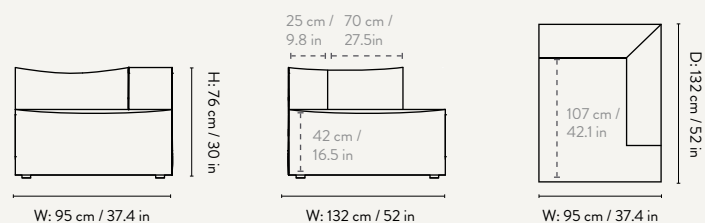

CHAISE LONGUE - SMALL