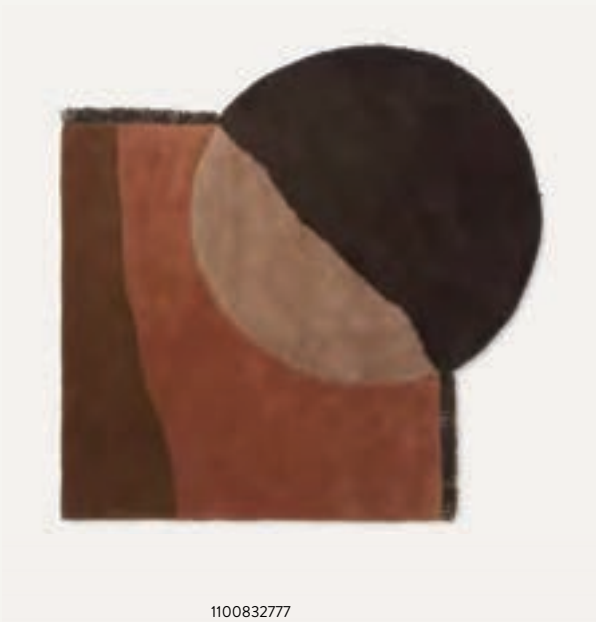

1100832777
Red Brown