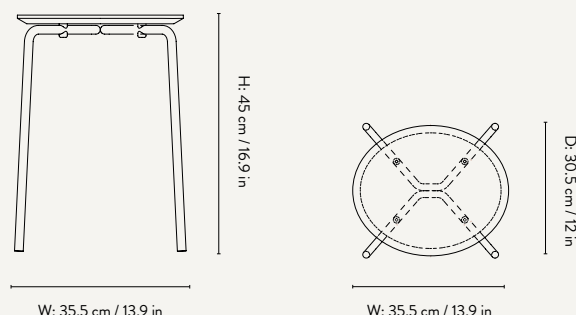

HERMAN STOOL

Design by Herman Studio

PRODUCT DETAILS

Manufactured in Latvia

DIMENSIONS

Height: 45 cm / 16.9 in
 Width: 35.5 cm / 13.9 in
 Depth: 30.5 cm / 12 in
 Seat height: 45 cm / 17.7 in
 Weight: 2.9 kg (oak/ash veneer)
 3 kg (with upholstery)

HERMAN COUNTER CHAIR

Design by Herman Studio

PRODUCT DETAILS

Manufactured in Latvia
Registered design

DIMENSIONS

Height: 87 cm / 34.3 in
Width: 39.6 cm / 15.5 in
Depth: 39.4 cm / 15.5 in
Seat height: 64 cm / 25 in
Weight: 4.9 kg (ash veneer)
5.1 kg (with upholstery)