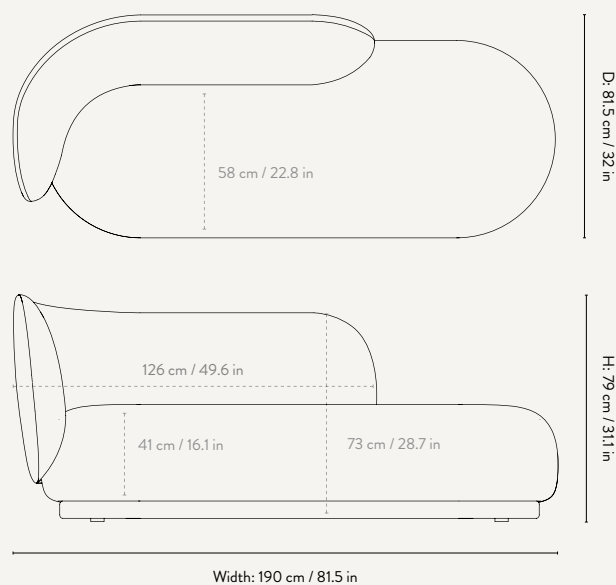

PRICE GROUP III

<i>Bouclé</i>	EUR	3.049
	DKK	22.499
	SEK	32.139
	NOK	32.139
	GBP	2.945
	USD	4.159