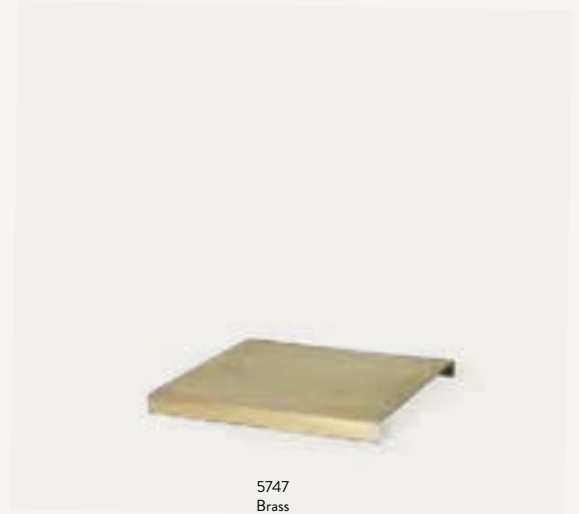

5747
Brass

TRAY FOR PLANT BOX

Size:	H: 2.5 x W: 26 x D: 26 cm H: 1 x W: 10.2 x D: 10.2 in	Recommended retail price	
Material:	Solid brass with matte polish		
Care:	Wipe with a dry cloth. Polish when needed. This product has a delicate surface. Please handle with care. Do not use chemicals for cleaning	EUR	65
Info:	Solid brass is a natural material and will patinate over time	DKK	499
		SEK	715
		NOK	7415
		GBP	59
		USD	89
Country:	India		
Net. weight:	0.7 kg		
Packsizes:	2		