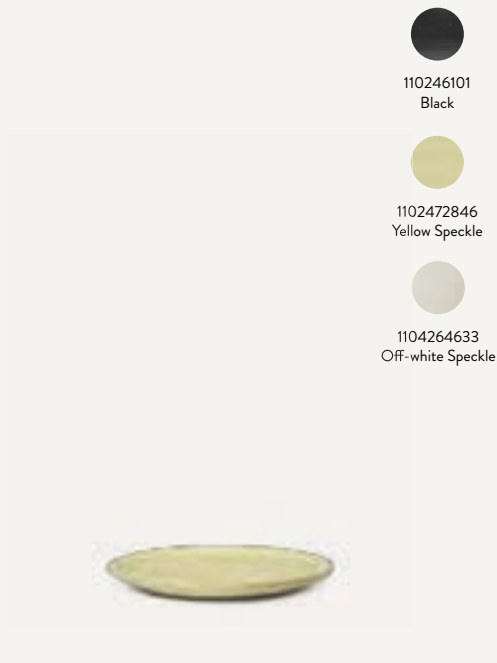

FLOW PLATE - SMALL

Size:	Ø: 15 x H: 1.5 cm Ø: 5.9 x H: 0.6 in	Recommended retail price	
Material:	Porcelain with reactive glaze		
Care:	Dishwasher-safe	EUR	19
Attention:	This product has a unique matte glazing. Cutlery marks may appear with use	DKK	149
		SEK	215
		NOK	215
Country:	China	GBP	19
Net. weight:	0.2 kg	USD	29
Packsize:	6