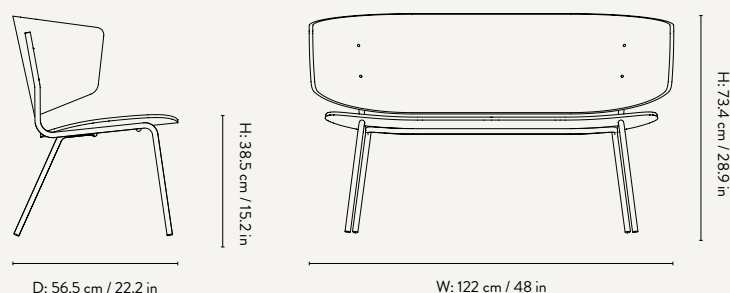

Herman Lounge Chair - Wooden Frame, Fabric: Bouclé - Off-white

HERMAN LOUNGE CHAIR - UPHOLSTERED

Design by Herman Studio

PRODUCT DETAILS

Manufactured in Latvia
Registered design

DIMENSIONS

Height: 71 cm / 28 in
Width: 73.5 cm / 28.9 in
Depth: 73.5 cm / 28.9 in
Seat height: 43 cm / 16.9 in
Weight: 6.9 kg (ash veneer)
7.3 kg (with upholstery)