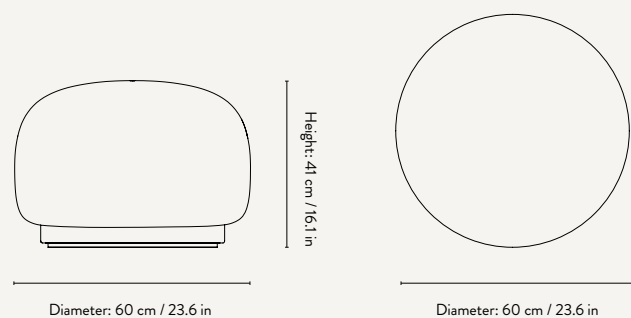

PRICE GROUP III

<i>Bouclé</i>	EUR	879
	DKK	6.499
	SEK	9.285
	NOK	9.285
	GBP	849
	USD	1.199