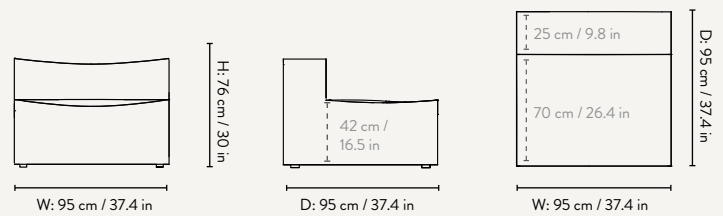

CENTER MODULE - S100