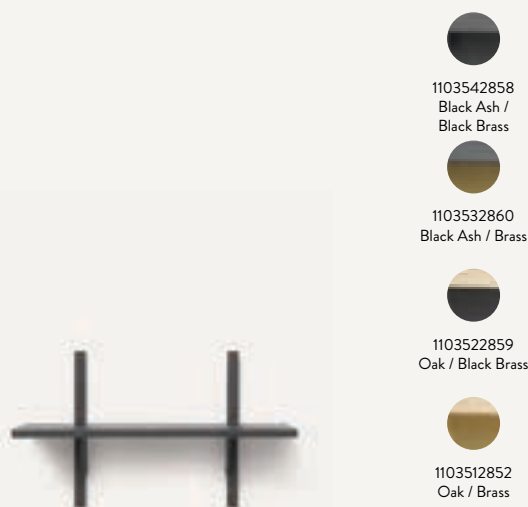

1104265321
Oak / Brass

1104263249
Black Ash / Black Brass

1104263248
Black Ash / Brass

1104263247
Oak / Black Brass

1104263246
Oak / Brass

SECTOR RACK SHELF

Size:	H: 34 x W: 87 x D: 37 cm H: 13.4 x W: 34.4 x D: 14.6 in	Recommended retail price
Material:	Shelf: Natural oak or black stained ash veneer with MDF core. Profiles: Natural or black stained solid oak. Rod and brackets: Brass or black brass	EUR 269 DKK 1.999 SEK 2.855 NOK 2.855
Care:	Wipe with a damp cloth. Do not leave the surface wet. Brackets: This is a delicate surface. Please handle with care. Brass: Polish when needed. Solid brass is a natural material and will patinate over time.	GBP 249 USD 369
Info:	The shelf can hold up to 20 kg, provided it has been properly mounted onto an appropriate wall. The included rawlplugs can only be used for brick or concrete walls. Registered design	
Country:	Wooden parts: Poland. Brackets and rod: India	
Net. weight:	1.5 kg	
Packsize:	1	

SECTOR DESK

Size:	H: 66.5 x W: 87 x D: 45.1 cm H: 26.2 x W: 34.3 x D: 17.8 in	Recommended retail price
Material:	Shelf: Natural oak or black stained ash veneer with MDF core. Profiles: Natural solid oak or black stained solid ash. Brackets: Brass or black brass	EUR 339 DKK 2.499 SEK 3.569 NOK 3.569
Care:	Wipe with a damp cloth. Do not leave the surface wet. Brackets: This is a delicate surface. Please handle with care. Brass: Polish when needed. Solid brass is a natural material and will patinate over time.	GBP 325 USD 459
Info:	The desk can hold up to 20 kg, provided it has been properly mounted onto an appropriate wall. The included rawlplugs can only be used for brick or concrete walls. Registered design	
Country:	Wooden parts: Poland. Brackets: India	
Net. weight:	5.5 kg	
Packsize:	1	