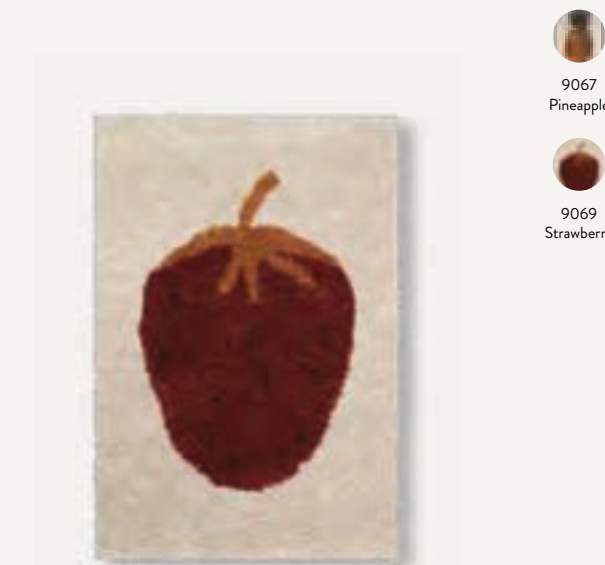

ANIMAL TUFTED RUG

Size: H: 160 x W: 118 x D: 3 cm
H: 63 x W: 46.5 x D: 1.2 in

Material: Front: 100% tufted New Zealand wool.
Backside: 100% cotton

Care: Vacuum only. In the beginning, the rug must be vacuumed frequently to remove natural rug shedding. Do not rub wet stains but absorb with paper towels and clean with a damp cloth. Professional carpet cleaning if needed

Info: Hand-tufted. Registered design
Different pile height to accentuate the artwork

Country: India
Net. weight: 5.1 kg
Packsize: 1

Recommended retail price	
EUR	199
DKK	1.499
SEK	2.139
NOK	2.139
GBP	185
USD	275