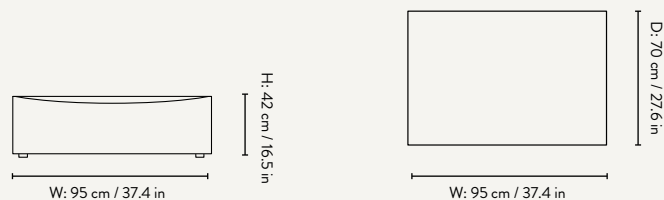

POUF - RECTANGULAR - SMALL