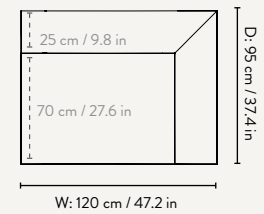

ARMREST END MODULE - SMALL