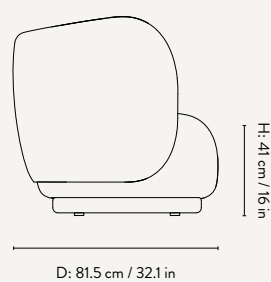

PRICE GROUP V

<i>Hallingdal 65</i>	EUR	4.409
	DKK	32.499
	SEK	46.425
	NOK	46.425
	GBP	4.255
	USD	6.009