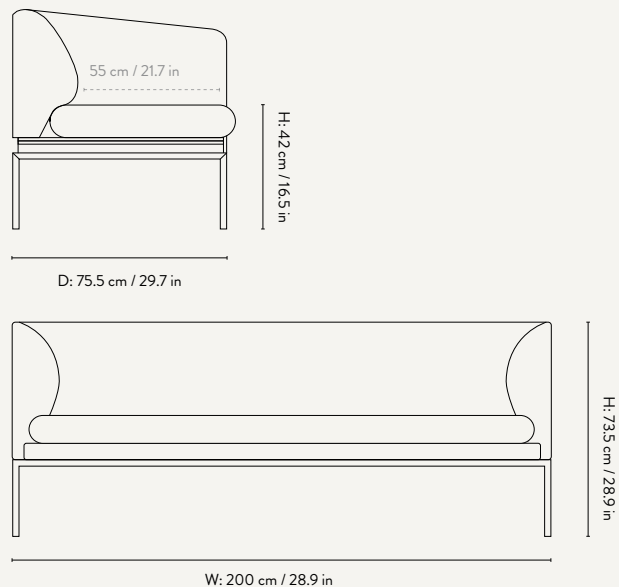

PRICE GROUP V

Hallingdal 65	EUR	3.665
Fiord 2	DKK	26.999
	SEK	38.569
	NOK	38.569
	GBP	3.535
	USD	4.995