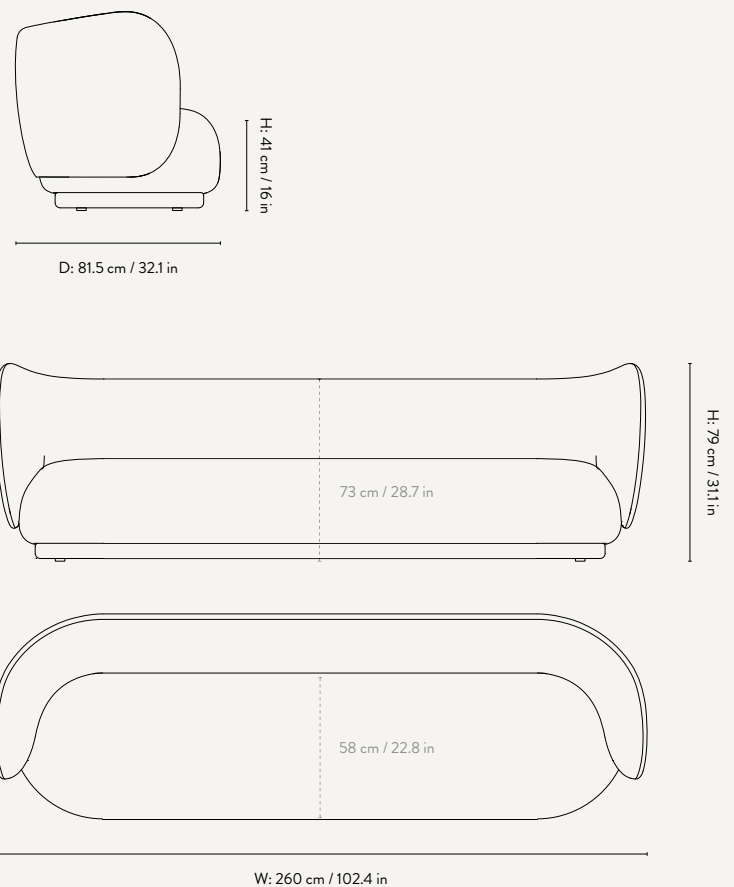

PRICE GROUP V

<i>Hallingdal 65</i>	EUR	4.949
	DKK	36.499
	SEK	52.139
	NOK	52.139
	GBP	4.779
USD	6.749