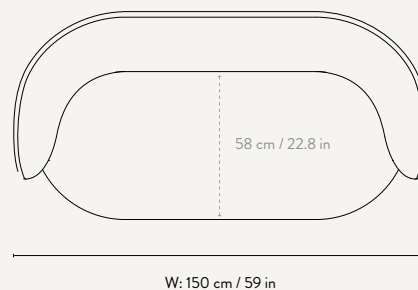

PRICE GROUP V

<i>Hallingdal 65</i>	EUR	3.865
	DKK	28.499
	SEK	40.715
	NOK	40.715
	GBP	3.729
	USD	5.269