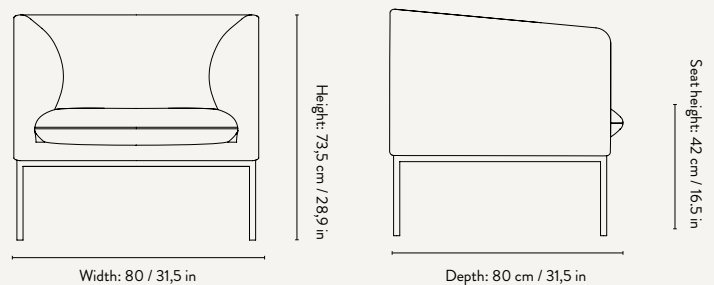

PRICE GROUP III

Focus	EUR	1.899
Pasadena	DKK	13.999
Bouclé	SEK	19.999
	NOK	19.999
	GBP	1.835
	USD	2.589