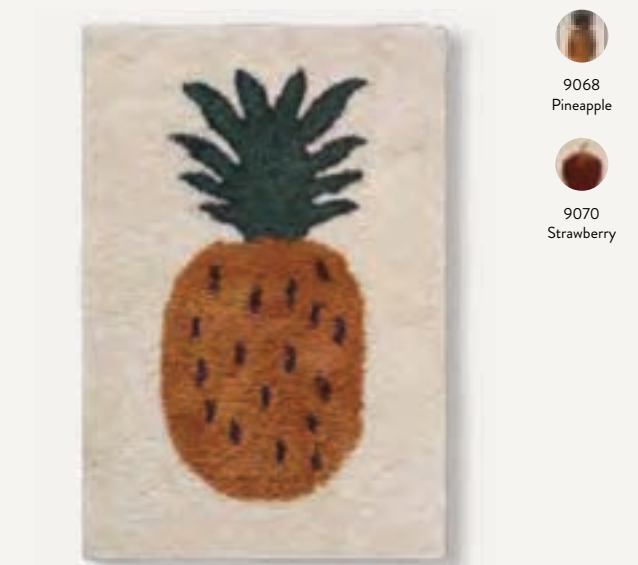

ANIMAL TUFTED RUG

Size: H: 160 x W: 118 x D: 3 cm
H: 63 x W: 46.5 x D: 1.2 in

Material: Front: 100% tufted New Zealand wool.
Backside: 100% cotton

Care: Vacuum only. In the beginning, the rug must be vacuumed frequently to remove natural rug shedding. Do not rub wet stains but absorb with paper towels and clean with a damp cloth. Professional carpet cleaning if needed

Info: Hand-tufted. Registered design
Different pile height to accentuate the artwork

Country: India
Net. weight: 5.1 kg
Packsize: 1

Recommended retail price	
EUR	199
DKK	1.499
SEK	2.139
NOK	2.139
GBP	185
USD	275