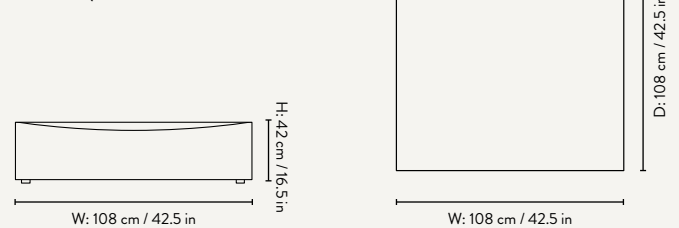

POUF - SQUARE - LARGE