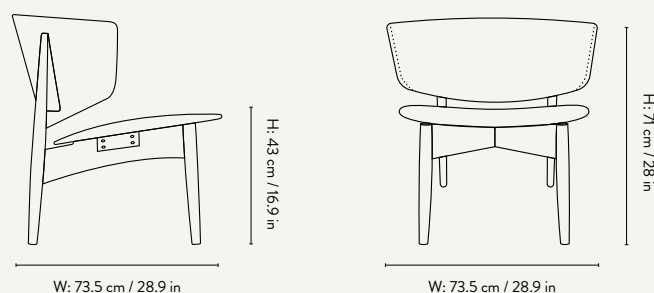

PRICE GROUP VI

Leather - Envy	EUR	1.765
	DKK	12.999
	SEK	18.569
	NOK	18.569
	GBP	1.699
	USD	2.405