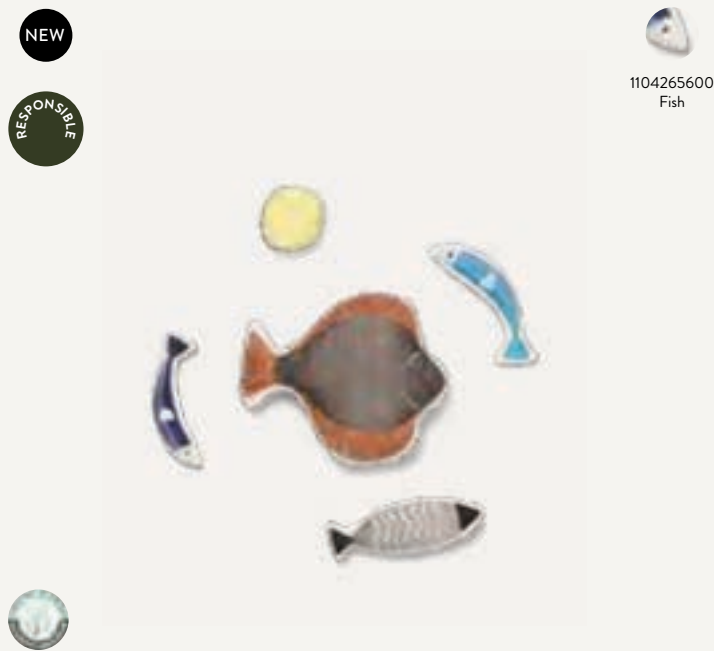

EMBROIDERED FISH

Size:	H: 21 x W: 21 x D: 4 cm H: 8.3 x W: 8.3 x D: 1.6 in	Recommended retail price	
Material:	100% undyed GOTS-certified organic cotton with embroidery. Recycled polyester filling	EUR	55
Care:	Wipe with a damp cloth	DKK	399
Info:	Includes 5 embroidered items and comes in a tiny totebag	SEK	569
Country:	India	NOK	569
Net. weight:	0.3 kg	GBP	49
Packsize:	6	USD	75