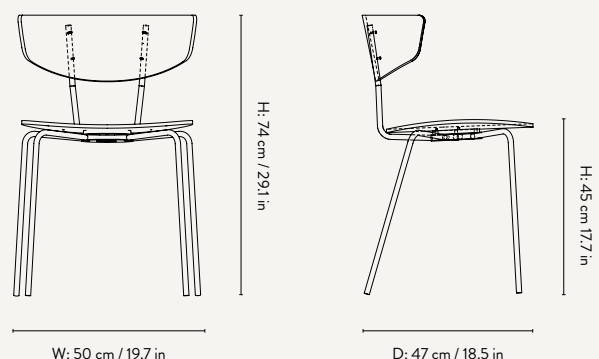

HERMAN STOOL

Design by Herman Studio

PRODUCT DETAILS

Manufactured in Latvia

DIMENSIONS

Height: 45 cm / 16.9 in
 Width: 35.5 cm / 13.9 in
 Depth: 30.5 cm / 12 in
 Seat height: 45 cm / 17.7 in
 Weight: 2.9 kg (oak/ash veneer)
 3 kg (with upholstery)