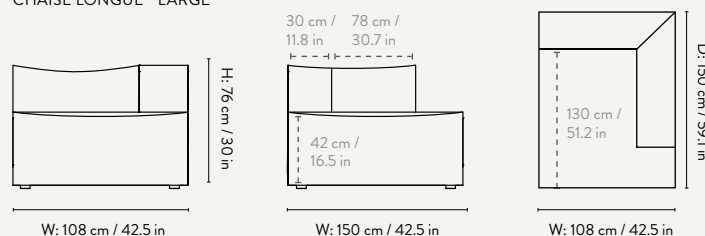

CHAISE LONGUE - LARGE