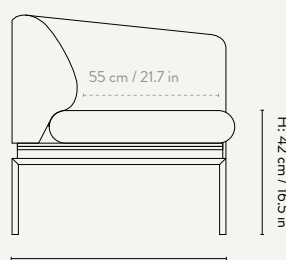

PRICE GROUP III

Focus	EUR	2.575
Pasadena	DKK	18.999
Bouclé	SEK	27.139
	NOK	27.139
	GBP	2.489
	USD	3.515

D: 75.5 cm / 29.7 in