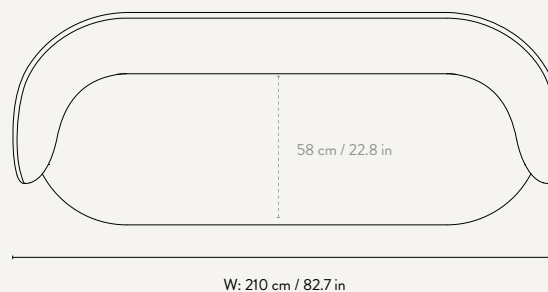

PRICE GROUP V

<i>Hallingdal 65</i>	EUR	4.409
	DKK	32.499
	SEK	46.425
	NOK	46.425
	GBP	4.255
	USD	6.009