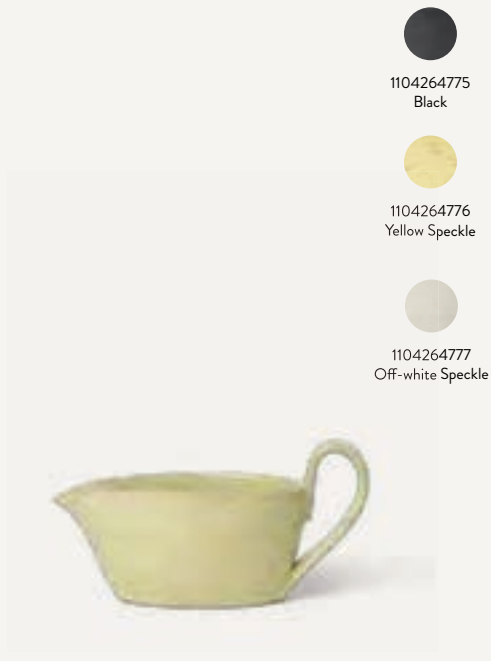

NEW

1104265732
Black

ESCA PIECE

Size:	H: 7.8 x W: 41 x D: 29.5 cm H: 3.1 x W: 16.1 x D: 11.6 in	Recommended retail price	
Material:	Stoneware with reactive glaze	EUR	159
Care:	Hand-wash with dish soap	DKK	1,199
Country:	China	SEK	1,715
Net. weight:	3.1 kg	NOK	1,715
Packsize:	2	GBP	149
		USD	219