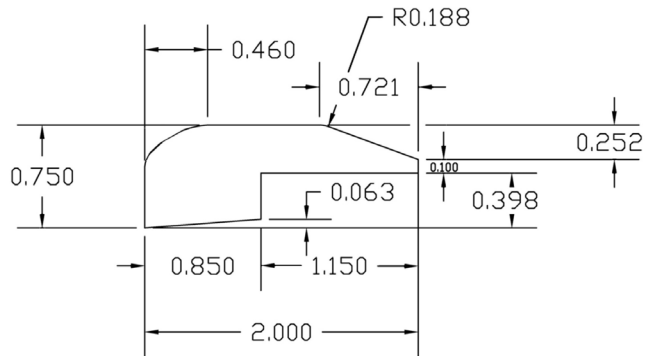

COORDINATING MOLDINGS

ALL TRIM PIECES ARE 78" IN LENGTH

BABY THRESHOLD - 1/2"

MANOR, FORTRESS, BASTION COLLECTIONS

THRESHOLD - 3/4"

CHATEAU, CITADEL, BORDEAUX, RELIC COLLECTIONS

COORDINATING MOLDINGS

ALL TRIM PIECES ARE 78" IN LENGTH

QUARTER ROUND - 3/4"

ALL COLLECTIONS

T-MOLD - 1/2"

ALL COLLECTIONS

COORDINATING MOLDINGS

ALL TRIM PIECES ARE 78" IN LENGTH

FLUSH STAIR NOSE - 1/2", 5/8", 9/16"

MANOR, FORTRESS, BASTION COLLECTIONS

CHATEAU, BORDEAUX, RELIC COLLECTIONS

CITADEL COLLECTION

COORDINATING MOLDINGS

ALL TRIM PIECES ARE 78" IN LENGTH

FLUSH REDUCER - 1/2", 5/8", 9/16"

1/2"

MANOR, FORTRESS, BASTION COLLECTIONS

5/8"