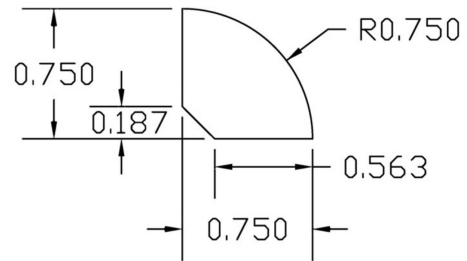

COORDINATING MOLDINGS

ALL TRIM PIECES ARE 78" IN LENGTH

BABY THRESHOLD - 1/2"

MANOR, FORTRESS, BASTION COLLECTIONS

THRESHOLD - 3/4"

CHATEAU, CITADEL, BORDEAUX, RELIC COLLECTIONS

COORDINATING MOLDINGS

ALL TRIM PIECES ARE 78" IN LENGTH

QUARTER ROUND - 3/4"

ALL COLLECTIONS

T-MOLD - 1/2"

ALL COLLECTIONS

COORDINATING MOLDINGS

ALL TRIM PIECES ARE 78" IN LENGTH

FLUSH STAIR NOSE - 1/2", 5/8", 9/16"

MANOR, FORTRESS, BASTION COLLECTIONS

CHATEAU, BORDEAUX, RELIC COLLECTIONS

CITADEL COLLECTION

COORDINATING MOLDINGS

ALL TRIM PIECES ARE 78" IN LENGTH

FLUSH REDUCER - 1/2", 5/8", 9/16"

1/2"

MANOR, FORTRESS, BASTION COLLECTIONS

5/8"