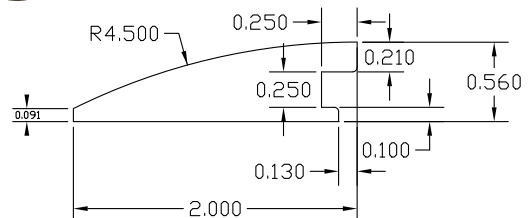

COORDINATING MOLDINGS

ALL TRIM PIECES ARE 78" IN LENGTH

FLUSH REDUCER - 1/2", 5/8", 9/16"

1/2"

MANOR, FORTRESS, BASTION COLLECTIONS

5/8"

CHATEAU, BORDEAUX, RELIC COLLECTIONS

9/16"

CITADEL COLLECTION