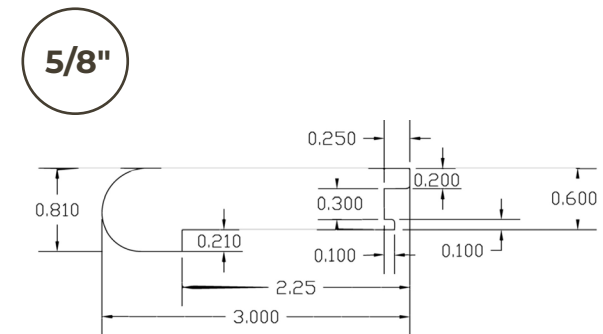

COORDINATING MOLDINGS

ALL TRIM PIECES ARE 78" IN LENGTH

BABY THRESHOLD - 1/2"

MANOR, FORTRESS, BASTION COLLECTIONS

THRESHOLD - 3/4"

CHATEAU, CITADEL, BORDEAUX, RELIC COLLECTIONS

COORDINATING MOLDINGS

ALL TRIM PIECES ARE 78" IN LENGTH

QUARTER ROUND - 3/4"

ALL COLLECTIONS

T-MOLD - 1/2"

ALL COLLECTIONS

COORDINATING MOLDINGS

ALL TRIM PIECES ARE 78" IN LENGTH

FLUSH STAIR NOSE - 1/2", 5/8", 9/16"

MANOR, FORTRESS, BASTION COLLECTIONS

CHATEAU, BORDEAUX, RELIC COLLECTIONS

CITADEL COLLECTION

COORDINATING MOLDINGS

ALL TRIM PIECES ARE 78" IN LENGTH

FLUSH REDUCER - 1/2", 5/8", 9/16"

1/2"

MANOR, FORTRESS, BASTION COLLECTIONS

5/8"