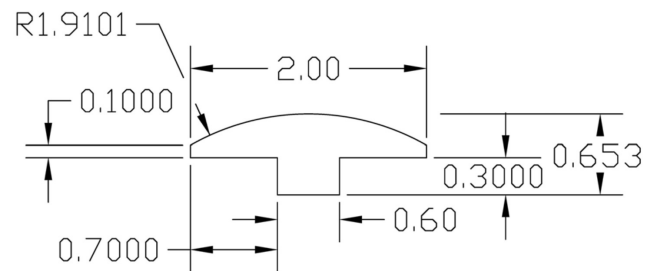

COORDINATING MOLDINGS

ALL TRIM PIECES ARE 78" IN LENGTH

BABY THRESHOLD - 1/2"

MANOR, FORTRESS, BASTION COLLECTIONS

THRESHOLD - 3/4"

CHATEAU, CITADEL, BORDEAUX, RELIC COLLECTIONS

COORDINATING MOLDINGS

ALL TRIM PIECES ARE 78" IN LENGTH

QUARTER ROUND - 3/4"

ALL COLLECTIONS

T-MOLD - 1/2"

ALL COLLECTIONS

COORDINATING MOLDINGS

ALL TRIM PIECES ARE 78" IN LENGTH

FLUSH STAIR NOSE - 1/2", 5/8", 9/16"

MANOR, FORTRESS, BASTION COLLECTIONS

CHATEAU, BORDEAUX, RELIC COLLECTIONS

CITADEL COLLECTION

COORDINATING MOLDINGS

ALL TRIM PIECES ARE 78" IN LENGTH

FLUSH REDUCER - 1/2", 5/8", 9/16"

1/2"

MANOR, FORTRESS, BASTION COLLECTIONS

5/8"