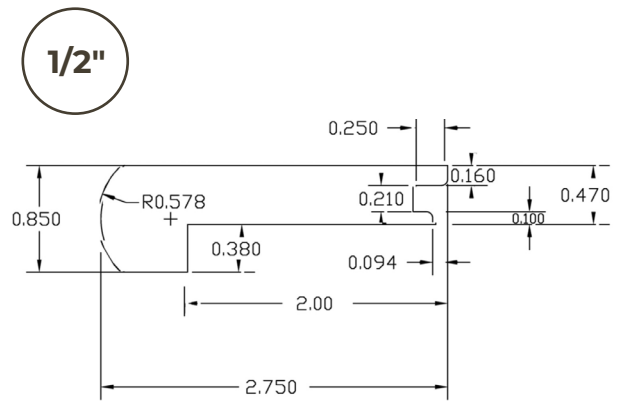

COORDINATING MOLDINGS

ALL TRIM PIECES ARE 78" IN LENGTH

BABY THRESHOLD - 1/2"

MANOR, FORTRESS, BASTION COLLECTIONS

THRESHOLD - 3/4"

CHATEAU, CITADEL, BORDEAUX, RELIC COLLECTIONS

COORDINATING MOLDINGS

ALL TRIM PIECES ARE 78" IN LENGTH

QUARTER ROUND - 3/4"

ALL COLLECTIONS

T-MOLD - 1/2"

ALL COLLECTIONS

COORDINATING MOLDINGS

ALL TRIM PIECES ARE 78" IN LENGTH

FLUSH STAIR NOSE - 1/2", 5/8", 9/16"

MANOR, FORTRESS, BASTION COLLECTIONS

CHATEAU, BORDEAUX, RELIC COLLECTIONS

CITADEL COLLECTION

COORDINATING MOLDINGS

ALL TRIM PIECES ARE 78" IN LENGTH

FLUSH REDUCER - 1/2", 5/8", 9/16"

1/2"

MANOR, FORTRESS, BASTION COLLECTIONS

5/8"