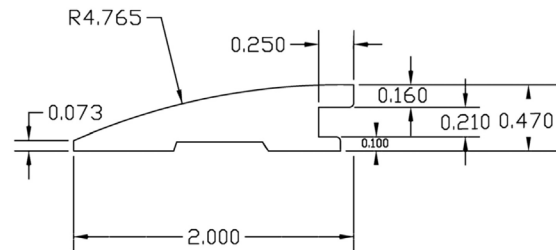

QUARTER ROUND - 3/4"

ALL COLLECTIONS

T-MOLD - 1/2"

ALL COLLECTIONS

COORDINATING MOLDINGS

ALL TRIM PIECES ARE 78" IN LENGTH

FLUSH STAIR NOSE - 1/2", 5/8", 9/16"

MANOR, FORTRESS, BASTION COLLECTIONS

CHATEAU, BORDEAUX, RELIC COLLECTIONS

CITADEL COLLECTION

COORDINATING MOLDINGS

ALL TRIM PIECES ARE 78" IN LENGTH

FLUSH REDUCER - 1/2", 5/8", 9/16"

1/2"

MANOR, FORTRESS, BASTION COLLECTIONS

5/8"