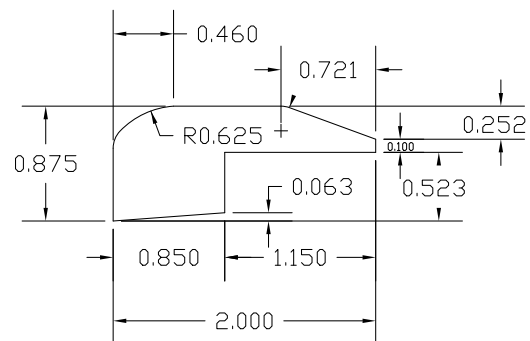

COORDINATING MOLDINGS

ALL TRIM PIECES ARE 78" IN LENGTH

BABY THRESHOLD - 1/2"

MANOR, FORTRESS, BASTION COLLECTIONS

THRESHOLD - 3/4"

CHATEAU, CITADEL, BORDEAUX, RELIC COLLECTIONS

COORDINATING MOLDINGS

ALL TRIM PIECES ARE 78" IN LENGTH

QUARTER ROUND - 3/4"

ALL COLLECTIONS

T-MOLD - 1/2"

ALL COLLECTIONS

COORDINATING MOLDINGS

ALL TRIM PIECES ARE 78" IN LENGTH

FLUSH STAIR NOSE - 1/2", 5/8", 9/16"

MANOR, FORTRESS, BASTION COLLECTIONS

CHATEAU, BORDEAUX, RELIC COLLECTIONS

CITADEL COLLECTION

COORDINATING MOLDINGS

ALL TRIM PIECES ARE 78" IN LENGTH

FLUSH REDUCER - 1/2", 5/8", 9/16"

1/2"

MANOR, FORTRESS, BASTION COLLECTIONS

5/8"