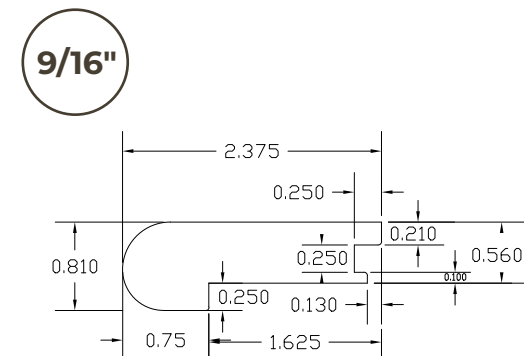

COORDINATING MOLDINGS

ALL TRIM PIECES ARE 78" IN LENGTH

BABY THRESHOLD - 1/2"

MANOR, FORTRESS, BASTION COLLECTIONS

THRESHOLD - 3/4"

CHATEAU, CITADEL, BORDEAUX, RELIC COLLECTIONS

COORDINATING MOLDINGS

ALL TRIM PIECES ARE 78" IN LENGTH

QUARTER ROUND - 3/4"

ALL COLLECTIONS

T-MOLD - 1/2"

ALL COLLECTIONS

COORDINATING MOLDINGS

ALL TRIM PIECES ARE 78" IN LENGTH

FLUSH STAIR NOSE - 1/2", 5/8", 9/16"

MANOR, FORTRESS, BASTION COLLECTIONS

CHATEAU, BORDEAUX, RELIC COLLECTIONS

CITADEL COLLECTION

COORDINATING MOLDINGS

ALL TRIM PIECES ARE 78" IN LENGTH

FLUSH REDUCER - 1/2", 5/8", 9/16"

1/2"

MANOR, FORTRESS, BASTION COLLECTIONS

5/8"