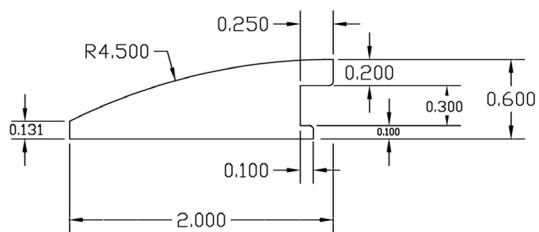

CHATEAU, BORDEAUX, RELIC COLLECTIONS

CITADEL COLLECTION

COORDINATING MOLDINGS

ALL TRIM PIECES ARE 78" IN LENGTH

FLUSH REDUCER - 1/2", 5/8", 9/16"

1/2"

MANOR, FORTRESS, BASTION COLLECTIONS

5/8"