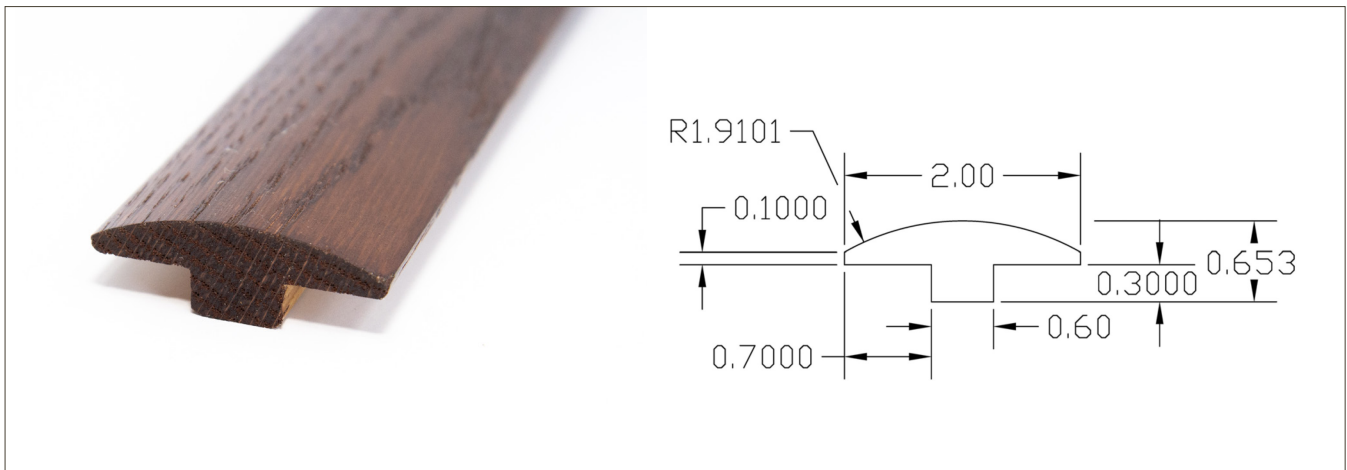

T-MOLD - 1/2"