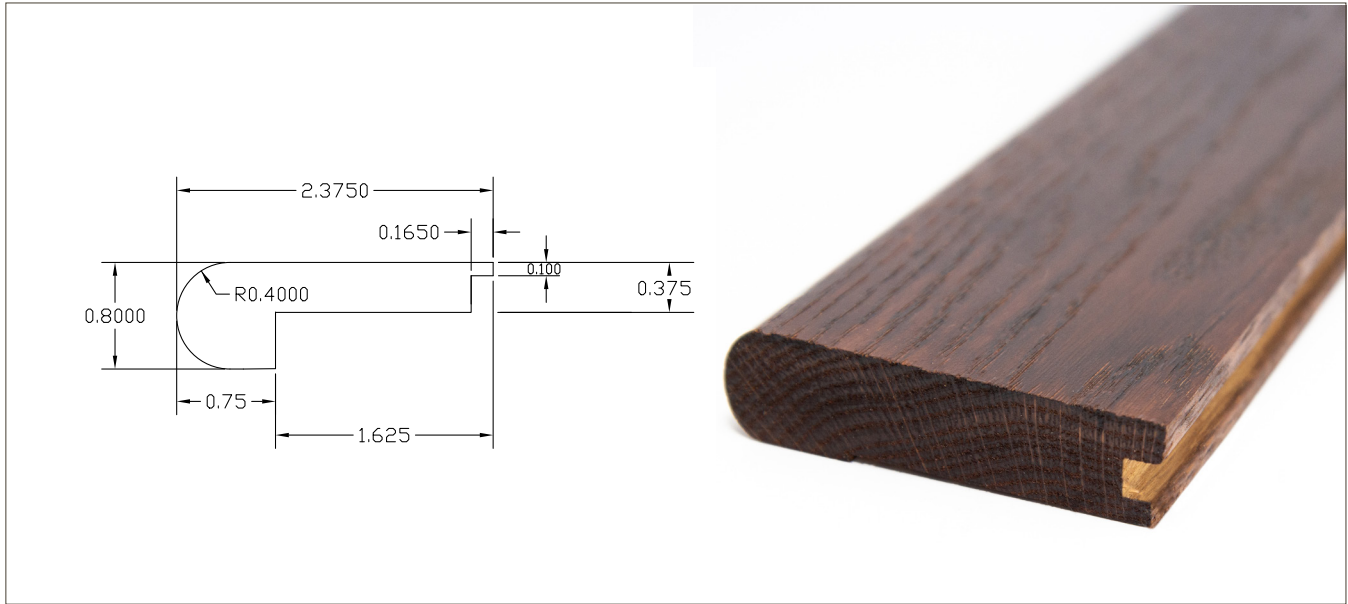

FLUSH STAIR NOSE - 3/8"