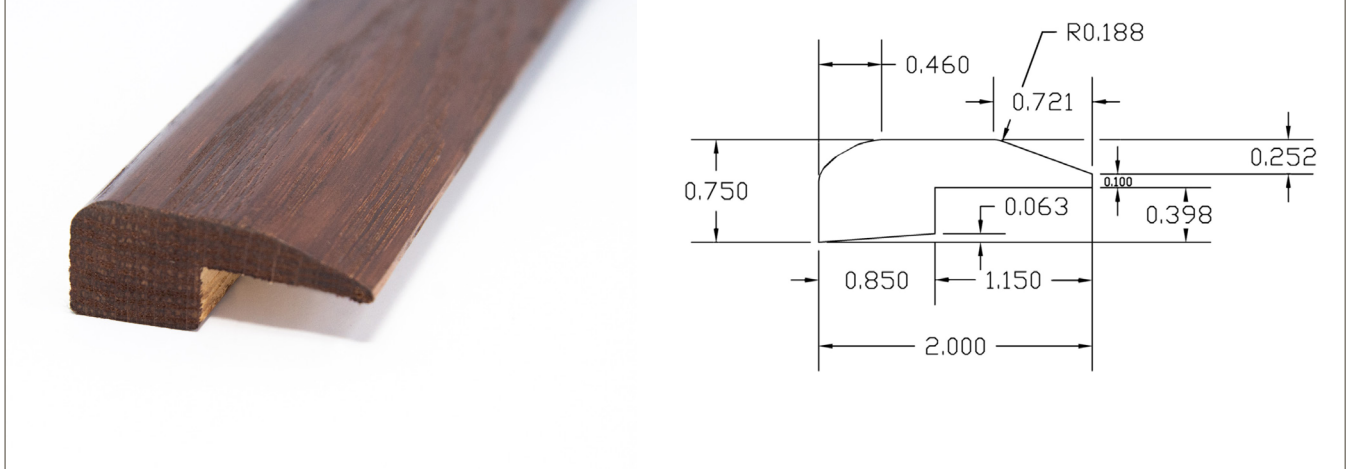

# COORDINATING MOLDINGS

ALL TRIM PIECES ARE 78" IN LENGTH

## BABY THRESHOLD - 1/2"

## QUARTER ROUND - 3/4"