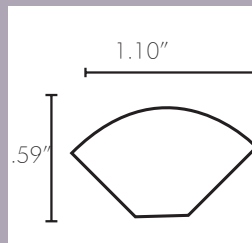

T-MOLD

FLUSH STAIR NOSE

QUARTER ROUND

REDUCER

THRESHOLD

- All trim pieces are 94" in length
- Trim will be packaged & shipped in a corrugated tube for protection (excluding stair treads)
- Each tube shipped will be assessed a \$25 handling/shipping fee & will ship via UPS Ground.
- Please refer to your price matrix for SKU ID.