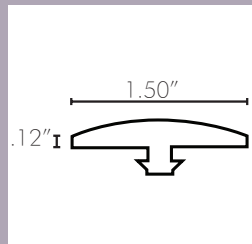

T-MOLD

FLUSH STAIR NOSE

QUARTER ROUND

REDUCER

THRESHOLD

- All trim pieces are 94" in length
- Trim will be packaged & shipped in a corrugated tube for protection (excluding stair treads)
- Each tube shipped will be assessed a \$25 handling/shipping fee & will ship via UPS Ground.
- Please refer to your price matrix for SKU ID.