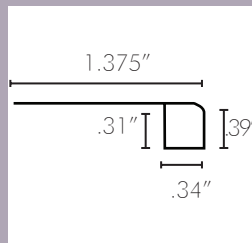

T-MOLD

FLUSH STAIR NOSE

QUARTER ROUND

REDUCER

THRESHOLD

- All trim pieces are 94" in length
- Trim will be packaged & shipped in a corrugated tube for protection (excluding stair treads)
- Each tube shipped will be assessed a \$25 handling/shipping fee & will ship via UPS Ground.
- Please refer to your price matrix for SKU ID.