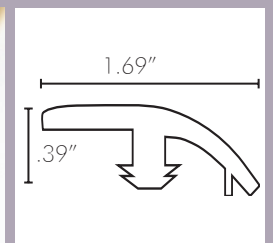

SYNCHRONIZED 3D PRINT

TRUCOR™
FLOORING SIMPLIFIED

COORDINATING MOLDINGS

TRUCOR™ moldings are 100% waterproof and can be installed in kitchens, bathrooms, and any other areas of the home. The trim and transitions are designed with the same high definition film used in the floor for the the best possible coordination, and its durable vinyl wear layer protects from stains or scuffs.

T-MOLD

FLUSH STAIR NOSE

QUARTER ROUND

REDUCER

THRESHOLD

- All trim pieces are 94" in length
- Trim will be packaged & shipped in a corrugated tube for protection (excluding stair treads)
- Each tube shipped will be assessed a \$25 handling/shipping fee & will ship via UPS Ground.
- Please refer to your price matrix for SKU ID.