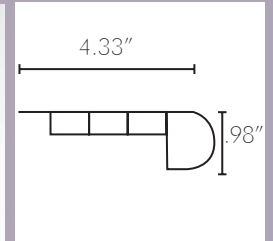

SYNCHRONIZED 3D PRINT

TRUCOR™
FLOORING SIMPLIFIED

COORDINATING MOLDINGS

TRUCOR™ moldings are 100% waterproof and can be installed in kitchens, bathrooms, and any other areas of the home. The trim and transitions are designed with the same high definition film used in the floor for the the best possible coordination, and its durable vinyl wear layer protects from stains or scuffs.

T-MOLD

FLUSH STAIR NOSE

QUARTER ROUND

REDUCER

THRESHOLD

- All trim pieces are 94" in length
- Trim will be packaged & shipped in a corrugated tube for protection (excluding stair treads)
- Each tube shipped will be assessed a \$25 handling/shipping fee & will ship via UPS Ground.
- Please refer to your price matrix for SKU ID.