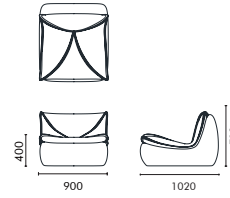

NAME
Zong Sofa French Seam / 1-Seater
TYPE
ZON-SF-1S-02
DIMENSIONS
W910 D1020 H710

产品名
粽子沙发折边款
型号
ZON-SF-1S-02
尺寸
W910 D1020 H710

NAME
Zong Sofa Inside Out Seam Pouf
TYPE
ZON-CH-PF-01
DIMENSIONS
W910 D740 H390

产品名
粽子脚墩翻边款
型号
ZON-CH-PF-01
尺寸
W910 D740 H390

NAME
Zong Sofa French Seam Pouf
TYPE
ZON-CH-PF-02
DIMENSIONS
W910 D740 H390

产品名
粽子脚墩折边款
型号
ZON-CH-PF-02
尺寸
W910 D740 H390

MATERIAL
High Density Foam + Upholstery

材料说明
高密度海绵 + 面料布套

UPHOLSTERY OPTIONS

Steam-101 Liquid Proof

Steam-272 Liquid Proof

Solo-500

Solo-355

design by Sisi Hong

Zong Sofa Soft 粽子沙发偏软款

Zong Sofa Soft (Vienna-103)

NAME
Zong Sofa Soft French Seam
TYPE
ZON-SF-SOFT-1S-01
DIMENSIONS
W900 D1020 H710

产品名
粽子沙发偏软折边款
型号
ZON-SF-SOFT-1S-01
尺寸
W900 D1020 H710

MATERIAL
High Density Foam+Goose Down+Poly-
ester Fiber Filler+Upholstery