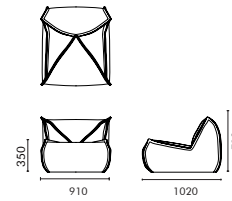

ZONG SOFA

Zong Sofa 粽子沙发

粽子沙发是一款通体海绵结构地沙发。沙发内部结构整体都由海绵所构成，不存在硬质框架，造型切割地柔软海绵辅以高密度地造型海绵，使坐感柔软却又有支撑。外部的面料经过设计，形成精神的结构线条，并富有装饰性。

整体轻盈的粽子沙发可以轻易地被搬动，使其适应家中的各个空间。

不同面料，两种收边方式可以选择。

Zong Sofa was inspired from Zongzi, a Chinese sticky rice dumpling covered by bamboo leaves. With the French seam edges or the inside out seam edges, its cover has an abstract look of Zongzi with unique modern aesthetic. The sofa is filled with foam of different densities to provide both softness and support. The lightweight Zong Sofa is easily carried to be arranged at any corners of your living space.

Optional fabrics and seams are offered.

Design by Sisi Hong

Zong Sofa (Solo-355)

NAME
Zong Sofa Inside Out Seam / 1-Seater
TYPE
ZON-SF-1S-01
DIMENSIONS
W910 D1020 H710

产品名
粽子沙发翻边款
型号
ZON-SF-1S-01
尺寸
W910 D1020 H710

NAME
Zong Sofa French Seam / 1-Seater
TYPE
ZON-SF-1S-02
DIMENSIONS
W910 D1020 H710

产品名
粽子沙发折边款
型号
ZON-SF-1S-02
尺寸
W910 D1020 H710

NAME
Zong Sofa Inside Out Seam Pouf
TYPE
ZON-CH-PF-01
DIMENSIONS
W910 D740 H390

产品名
粽子脚墩翻边款
型号
ZON-CH-PF-01
尺寸
W910 D740 H390

NAME
Zong Sofa French Seam Pouf
TYPE
ZON-CH-PF-02
DIMENSIONS
W910 D740 H390

产品名
粽子脚墩折边款
型号
ZON-CH-PF-02
尺寸
W910 D740 H390

MATERIAL
High Density Foam + Upholstery