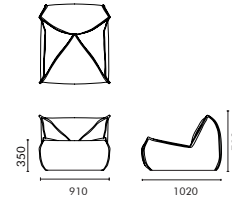

ZONG SOFA

Zong Sofa 粽子沙发

粽子沙发是一款通体海绵结构地沙发。沙发内部结构整体都由海绵所构成，不存在硬质框架，造型切割地柔软海绵辅以高密度地造型海绵，使坐感柔软却又有支撑。外部的面料经过设计，形成精神的结构线条，并富有装饰性。

整体轻盈的粽子沙发可以轻易地被搬动，使其适应家中的各个空间。

不同面料，两种收边方式可以选择。

Zong Sofa was inspired from Zongzi, a Chinese sticky rice dumpling covered by bamboo leaves. With the French seam edges or the inside out seam edges, its cover has an abstract look of Zongzi with unique modern aesthetic. The sofa is filled with foam of different densities to provide both softness and support. The lightweight Zong Sofa is easily carried to be arranged at any corners of your living space.

Optional fabrics and seams are offered.

Design by Sisi Hong

Zong Sofa (Solo-355)

NAME
Zong Sofa Inside Out Seam / 1-Seater
TYPE
ZON-SF-1S-01
DIMENSIONS
W910 D1020 H710

产品名
粽子沙发翻边款
型号
ZON-SF-1S-01
尺寸
W910 D1020 H710

NAME
Zong Sofa French Seam / 1-Seater
TYPE
ZON-SF-1S-02
DIMENSIONS
W910 D1020 H710

产品名
粽子沙发折边款
型号
ZON-SF-1S-02
尺寸
W910 D1020 H710

NAME
Zong Sofa Inside Out Seam Pouf
TYPE
ZON-CH-PF-01
DIMENSIONS
W910 D740 H390

产品名
粽子脚墩翻边款
型号
ZON-CH-PF-01
尺寸
W910 D740 H390

NAME
Zong Sofa French Seam Pouf
TYPE
ZON-CH-PF-02
DIMENSIONS
W910 D740 H390

产品名
粽子脚墩折边款
型号
ZON-CH-PF-02
尺寸
W910 D740 H390

MATERIAL
High Density Foam + Upholstery