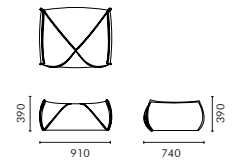

Optional fabrics and seams are offered.

Design by Sisi Hong

Zong Sofa (Solo-355)

NAME
Zong Sofa Inside Out Seam / 1-Seater
TYPE
ZON-SF-1S-01
DIMENSIONS
W910 D1020 H710

产品名
粽子沙发翻边款
型号
ZON-SF-1S-01
尺寸
W910 D1020 H710

NAME
Zong Sofa French Seam / 1-Seater
TYPE
ZON-SF-1S-02
DIMENSIONS
W910 D1020 H710

产品名
粽子沙发折边款
型号
ZON-SF-1S-02
尺寸
W910 D1020 H710

NAME
Zong Sofa Inside Out Seam Pouf
TYPE
ZON-CH-PF-01
DIMENSIONS
W910 D740 H390

产品名
粽子脚墩翻边款
型号
ZON-CH-PF-01
尺寸
W910 D740 H390

NAME
Zong Sofa French Seam Pouf
TYPE
ZON-CH-PF-02
DIMENSIONS
W910 D740 H390

产品名
粽子脚墩折边款
型号
ZON-CH-PF-02
尺寸
W910 D740 H390

MATERIAL
High Density Foam + Upholstery