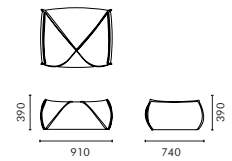

Optional fabrics and seams are offered.

Design by Sisi Hong

Zong Sofa (Solo-355)

NAME
Zong Sofa Inside Out Seam / 1-Seater
TYPE
ZON-SF-1S-01
DIMENSIONS
W910 D1020 H710

产品名
粽子沙发翻边款
型号
ZON-SF-1S-01
尺寸
W910 D1020 H710

NAME
Zong Sofa French Seam / 1-Seater
TYPE
ZON-SF-1S-02
DIMENSIONS
W910 D1020 H710

产品名
粽子沙发折边款
型号
ZON-SF-1S-02
尺寸
W910 D1020 H710

NAME
Zong Sofa Inside Out Seam Pouf
TYPE
ZON-CH-PF-01
DIMENSIONS
W910 D740 H390

产品名
粽子脚墩翻边款
型号
ZON-CH-PF-01
尺寸
W910 D740 H390

NAME
Zong Sofa French Seam Pouf
TYPE
ZON-CH-PF-02
DIMENSIONS
W910 D740 H390

产品名
粽子脚墩折边款
型号
ZON-CH-PF-02
尺寸
W910 D740 H390

MATERIAL
High Density Foam + Upholstery