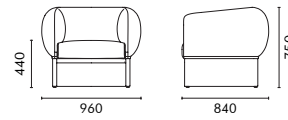

TULIP

LOUNGE CHAIR

Tulip Lounge Chair 郁金香休闲椅

郁金香休闲椅有三面包裹，相同弧度的靠背和扶手，因此它可以适应各种不同姿势的靠坐。因其饱满夸张的造型，在空间中它能快速映入眼帘，是现代风格的空间中很好的点缀。

架空底部让家庭的清洁更加方便。

Tulip Lounge's armrests and backrest of the same height are appropriate to any postures. Its chubby shape is suitable for a contemporary space. And the hollowed bottom design is a thoughtful consideration for daily housecleaning.

design by Mia

Tulip Lounge Chair(Decent 26)

Tulip Lounge Chair(Decent 26)

NAME
Tulip Lounge Chair
TYPE
TUL-CH-LG
DIMENSIONS
W960 D840 H750

MATERIAL
P2 Plywood+Pine Frame+High Resilience Foam+Goose Down+Adjustable Furniture Levelers (Plastic)+Upholstery

产品名
郁金香休闲椅
型号
TUL-CH-LG
尺寸
W960 D840 H750

材料说明
P2 多层板 + 松木实木框架 + 高回弹海绵 + 面料布套

UPHOLSTERY OPTIONS