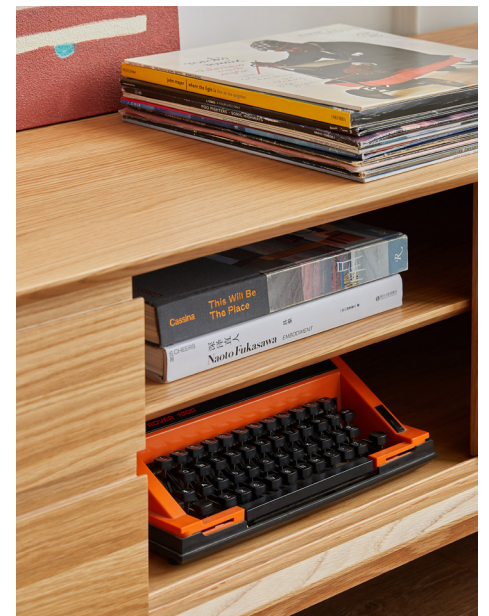

Torii Sideboard / Woven Rattan Doors & Drawers

design by Mia

Torii Media Console / 2.1m

无论是放在客厅、餐厅、卧室，皆能胜任。  
Fit in every corner of your living space.

该系列有餐边柜、床头柜、电视柜、玄关柜可以选择。  
This series includes Torii Dining Cabinet, Torii Bedside Table,  
Torii Cabinet, and Torii Hallway Unit.