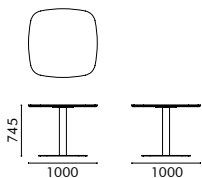

design by Cam

Toffee Table

太妃桌

design by Cam

UPHOLSTERY OPTIONS

BASE OPTIONS

NAME
Toffee Coffee Table
TYPE
TOF-TB-CT
DIMENSIONS
W1200 D700 H355

产品名
太妃茶几
型号
TOF-TB-CT
尺寸
W1200 D700 H355

NAME
Toffee Table
TYPE
TOF-TB
DIMENSIONS
W1000 D1000 H745

产品名
太妃桌
型号
TOF-TB
尺寸
W1000 D1000 H745

MATERIAL
Table Top:
MDF(black sealer+semi-gloss transparent finish)
Leg:
Metal Legs(black matt powder coating)