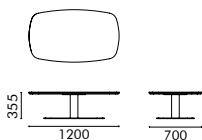

design by Cam

Toffee Table

太妃桌

design by Cam

UPHOLSTERY OPTIONS

BASE OPTIONS

NAME
Toffee Coffee Table
TYPE
TOF-TB-CT
DIMENSIONS
W1200 D700 H355

产品名
太妃茶几
型号
TOF-TB-CT
尺寸
W1200 D700 H355

NAME
Toffee Table
TYPE
TOF-TB
DIMENSIONS
W1000 D1000 H745

产品名
太妃桌
型号
TOF-TB
尺寸
W1000 D1000 H745

MATERIAL
Table Top:
MDF(black sealer+semi-gloss transparent finish)
Leg:
Metal Legs(black matt powder coating)