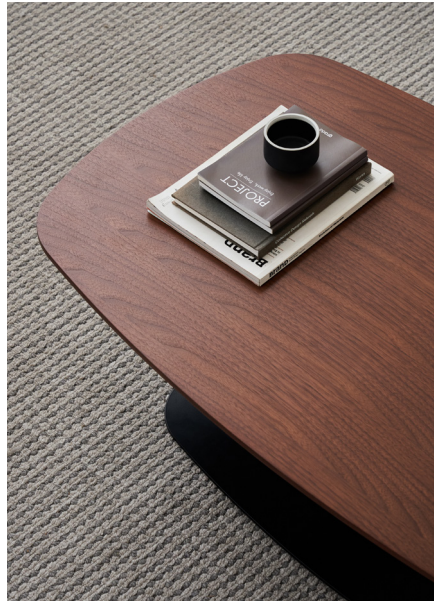

Toffee Series

Toffee Coffee Table

太妃茶几

太妃系列因台面形似太妃糖而以此为名。外扩的流线感曲线使茶几的外形更加灵动，胡桃木的肌理则表现出自然醇厚的气质。

简单的黑色支撑杆配合与台面形状相似金属底盘，使产品的造型简洁紧凑，可以融入不同风格的空间中。

Toffee Series features with a tabletop inspired from the caramelizing sugar color of toffee. We carefully selected walnut for the tabletop veneer to guarantee a buttery smooth texture, with its rounded side of the rectangle top adding a softness to the touch. The black stander and metal plate base below are perfect fit for the overall minimalistic appearance.

design by Cam

Toffee Table

太妃桌

design by Cam

UPHOLSTERY OPTIONS

BASE OPTIONS

NAME
Toffee Coffee Table
TYPE
TOF-TB-CT
DIMENSIONS
W1200 D700 H355

产品名
太妃茶几
型号
TOF-TB-CT
尺寸
W1200 D700 H355

材料说明
台面：
MDF 中纤板（表面处理：黑色封闭油漆 + 三分光开放木纹油漆
脚架：
铁（表面处理：平光黑喷粉）