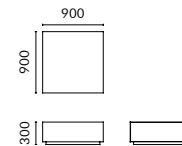

Sugar Cubes Coffee Table

UPHOLSTERY OPTIONS

BASE COLOR OPTIONS

NAME
Sugar Cubes Coffee Table/D600
Round Marble
TYPE
SUG-TB-CT-D06-Marble 02
DIMENSIONS
Φ600 H436

NAME
Sugar Cubes Coffee Table/D800
Round Marble
TYPE
SUG-TB-CT-D08-Marble 02
DIMENSIONS
Φ800 H356

MATERIAL
Table Top:
black-and-white marble+plywood
(12mm)
Leg:
black-and-white marble

NAME
Sugar Cubes Coffee Table/900*900
Marble
TYPE
SUG-TB-CT-0909-Marble 02
DIMENSIONS
W900 D900 H260

NAME
Sugar Cubes Coffee Table/1000*600
Marble
TYPE
SUG-TB-CT-1006-Marble 02
DIMENSIONS
W1000 D600 H330

NAME
Sugar Cubes Coffee Table/
Side Table Marble
TYPE
SUG-TB-CT-0303-Marble 02
DIMENSIONS
W300 D300 H510

MATERIAL
black-and-white marble

NAME
Sugar Cubes Coffee Table/900*900
Walnut
TYPE
SUG-TB-CT-0909-MFC06
DIMENSIONS
W900 D900 H300