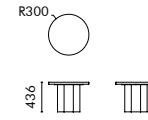

Sugar Cubes Coffee Table

UPHOLSTERY OPTIONS

BASE COLOR OPTIONS

NAME
Sugar Cubes Coffee Table/D600
Round Marble
TYPE
SUG-TB-CT-D06-Marble 02
DIMENSIONS
Φ600 H436

NAME
Sugar Cubes Coffee Table/D800
Round Marble
TYPE
SUG-TB-CT-D08-Marble 02
DIMENSIONS
Φ800 H356

MATERIAL
Table Top:
black-and-white marble+plywood
(12mm)
Leg:
black-and-white marble

NAME
Sugar Cubes Coffee Table/900*900
Marble
TYPE
SUG-TB-CT-0909-Marble 02
DIMENSIONS
W900 D900 H260

NAME
Sugar Cubes Coffee Table/1000*600
Marble
TYPE
SUG-TB-CT-1006-Marble 02
DIMENSIONS
W1000 D600 H330

NAME
Sugar Cubes Coffee Table/
Side Table Marble
TYPE
SUG-TB-CT-0303-Marble 02
DIMENSIONS
W300 D300 H510

MATERIAL
black-and-white marble

NAME
Sugar Cubes Coffee Table/900*900
Walnut
TYPE
SUG-TB-CT-0909-MFC06
DIMENSIONS
W900 D900 H300