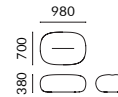

NAME
Ondo Sofa/3 seats

TYPE
OND-SF-3S

DIMENSIONS
W2220 D1040 H680

产品名
豌豆沙发

型号
OND-SF-3S

尺寸
W2220 D1040 H680

NAME
Ondo Sofa/4 seats

TYPE
OND-SF-4S

DIMENSIONS
W3050 D1040 H680

产品名
豌豆沙发

型号
OND-SF-4S

尺寸
W3050 D1040 H680

NAME
Ondo Sofa 3 seats/ LC

TYPE
OND-SF-G01-LC

DIMENSIONS
W2870 D1040 H680

产品名
豌豆沙发

型号
OND-SF-G01-LC

尺寸
W2870 D1040 H680

NAME
Ondo Sofa 3 seats/ RC

TYPE
OND-SF-G01-RC

DIMENSIONS
W2870 D1040 H680

产品名
豌豆沙发

型号
OND-SF-G01-RC

尺寸
W2870 D1040 H680

MATERIAL
P2 Plywood+Pine Frame+High Resilience Foam+Elastic Webbing+Adjustable Furniture Levelers (Plastic)+Metal Sectional Couch Connectors+Upholstery

材料说明
P2 多层板 + 松木实木框架 + 高回弹海绵 + 橡筋绑带 + 塑胶调节脚垫 + 金属山型插片 + 面料布套

NAME
Ondo Sofa 3 seats/ PF

TYPE
OND-SF-PF

DIMENSIONS
W980 D700 H380

产品名
豌豆沙发

型号
OND-SF-PF

尺寸
W980 D700 H380

MATERIAL
P2 Plywood+Pine Frame+High Resilience Foam+Elastic Webbing+Adjustable Furniture Levelers (Plastic)+Upholstery

材料说明
P2 多层板 + 松木实木框架 + 高回弹海绵 + 橡筋绑带 + 塑胶调节脚垫 + 面料布套

NAME
Ondo Sofa 3 seats L/R

TYPE
OND-SF-L/R

DIMENSIONS
W1120 D1040 H680

产品名
豌豆沙发 - 左扶手位 / 右扶手位

型号
OND-SF-L/R

尺寸
W1120 D1040 H680

NAME
Ondo Sofa 3 seats /C

TYPE
OND-SF-C

DIMENSIONS
W840 D1040 H680

产品名
豌豆沙发 - 中间位

型号
OND-SF-C

尺寸
W840 D1040 H680

NAME
Ondo Sofa 3 seats F/G

TYPE
OND-SF-F/G

DIMENSIONS
W900 D1040 H380

产品名
豌豆沙发 - 左中岛位 / 右中岛位

型号
OND-SF-F/G

尺寸
W900 D1040 H380

MATERIAL
P2 Plywood+Pine Frame+High Resilience Foam+Elastic Webbing+Adjustable Furniture Levelers (Plastic)+Metal Sectional Couch Connectors+Upholstery

材料说明
P2 多层板 + 松木实木框架 + 高回弹海绵 + 橡筋绑带 + 塑胶调节脚垫 + 金属山型插片 + 面料布套

UPHOLSTERY OPTIONS