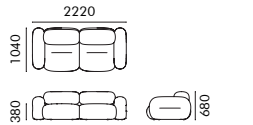

NAME
Ondo Sofa/3 seats

TYPE
OND-SF-3S

DIMENSIONS
W2220 D1040 H680

产品名
豌豆沙发

型号
OND-SF-3S

尺寸
W2220 D1040 H680