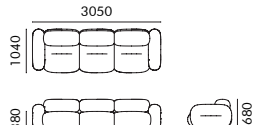

To help designer make this very idea come true, we specially select 1/2 column foam to shape Ondo Sofa's unique pea-like form.

design by Javier Moreno

NAME
Ondo Sofa/3 seats

TYPE
OND-SF-3S

DIMENSIONS
W2220 D1040 H680

产品名
豌豆沙发

型号
OND-SF-3S

尺寸
W2220 D1040 H680

NAME
Ondo Sofa/4 seats

TYPE
OND-SF-4S

DIMENSIONS
W3050 D1040 H680

产品名
豌豆沙发

型号
OND-SF-4S