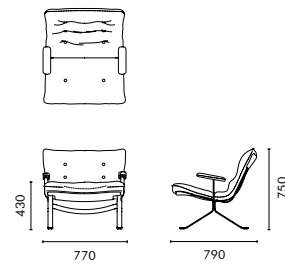

OMELETTE

LOUNGE CHAIR

Omelette Lounge Chair 欧姆休闲椅

欧姆是一款现代风格的休闲椅，致敬了包豪斯时代的设计精神。整张椅子展示了真实的材料最美的模样，抛光的不锈钢金属，气质儒雅温润的真皮材质，组合成优雅的、经典的，适合现代空间的休闲椅。

欧姆休闲椅有无扶手和有扶手两个款式可以选择。

Omelette Lounge is absolutely an embodiment of contemporary style with its Bauhaus element design. Every detail has been polished appropriately to offer a look of its best state -- the glossy metal base and the gentlemanlike leather texture. This permanently elegant match is the maven of being classic and stylish.

Omelette Lounge is available across armchair and armless chair.

design by Sisi Hong

Omelette Lounge Chair (with Arm)

NAME
Omelette Lounge Chair / Low back with no arm
TYPE
OME-CH-LG-LB-NA
DIMENSIONS
W700 D790 H750

产品名
欧姆休闲椅 低背无扶手款
型号
OME-CH-LG-LB-NA
尺寸
W700 D790 H750

NAME
Omelette Lounge Chair / Low back with
TYPE
OME-CH-LG-LB-WA
DIMENSIONS
W1270 D980 H440

产品名
欧姆休闲椅 低背有扶手款
型号
OME-CH-LG-LB-WA
尺寸
W1270 D980 H440

MATERIAL
Stainless Steel Frame+High Resilience
Foam+Goose Down+Polyester Fiber
Filler+Upholstery