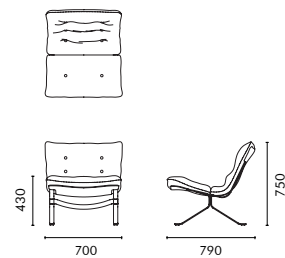

OMELETTE

LOUNGE CHAIR

Omelette Lounge Chair 欧姆休闲椅

欧姆是一款现代风格的休闲椅，致敬了包豪斯时代的设计精神。整张椅子展示了真实的材料最美的模样，抛光的不锈钢金属，气质儒雅温润的真皮材质，组合成优雅的、经典的，适合现代空间的休闲椅。

欧姆休闲椅有无扶手和有扶手两个款式可以选择。

Omelette Lounge is absolutely an embodiment of contemporary style with its Bauhaus element design. Every detail has been polished appropriately to offer a look of its best state -- the glossy metal base and the gentlemanlike leather texture. This permanently elegant match is the maven of being classic and stylish.

Omelette Lounge is available across armchair and armless chair.

design by Sisi Hong

Omelette Lounge Chair (with Arm)

NAME
Omelette Lounge Chair / Low back with no arm
TYPE
OME-CH-LG-LB-NA
DIMENSIONS
W700 D790 H750

产品名
欧姆休闲椅 低背无扶手款
型号
OME-CH-LG-LB-NA
尺寸
W700 D790 H750

NAME
Omelette Lounge Chair / Low back with
TYPE
OME-CH-LG-LB-WA
DIMENSIONS
W1270 D980 H440

产品名
欧姆休闲椅 低背有扶手款
型号
OME-CH-LG-LB-WA
尺寸
W1270 D980 H440

MATERIAL
Stainless Steel Frame+High Resilience
Foam+Goose Down+Polyester Fiber
Filler+Upholstery