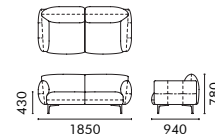

## Lasagna Sofa 千张沙发

千张沙发是一款追求平衡的产品。

简洁的造型与丰富的褶皱，饱满充实的软包与优雅纤细的脚架，宽敞的座面空间与紧凑的尺寸，看似冲突的元素在一个产品上实现了平衡与共存。

靠背和扶手与人体接触的部分采用了羽绒层，座面用高回弹和高密度海绵实现了弹软的坐感，与布料的视觉褶皱感达到了非常好的匹配。

Lasagna Sofa features with its cozy upholstery, soft fillings, wide seats, and wrinkled cover, which surprisingly balance well with its slim legs. Its down-filled backrest and armrest, along with high resilience and high density foam guarantee a sink-into comfort.

design by Cam

**NAME**  
Lasagna Sofa 2 seats  
**TYPE**  
LAS-SF-2S  
**DIMENSIONS**  
W1850 D940 H780

**产品名**  
千张沙发 两人位  
**型号**  
LAS-SF-2S  
**尺寸**  
W1850 D940 H780

**MATERIAL**  
P2 Plywood+Pine Frame+ZigZag Sinuous Springs+Elastic Webbing+Goose Down+Polyester Fiber Filler+High Resilience Foam+Metal Legs (Matte bronze black)+Upholstery

**材料说明**  
P2 多层板 + 松木实木框架 + 蛇形弹簧 + 橡筋绷带 + 鹅绒 + 羽绒棉 + 高回弹海绵 + 金属支撑脚 (哑光枪黑色) + 面料布套

**NAME**  
Lasagna Sofa 3 seats  
**TYPE**  
LAS-SF-3S  
**DIMENSIONS**  
W2250 D940 H780

**产品名**  
千张沙发 三人位  
**型号**  
LAS-SF-3S  
**尺寸**  
W2250 D940 H780