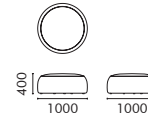

多种面料可以选择搭配。

The Fagao Pouf with different sizes serves as seasoning for the cuisine of your individual space, enhancing the aesthetic flavor in various scenes. For example, the Large size Fagao Pouf can serve as an extra seating in your walk-in closet. The Large size pouf can serve as a coffee table, while the small size pouf a side table or footstool.

Special cutting foam is used to guarantee a durable and firm shape of Fagao Pouf.

This product is available across various fabrics.

NAME
Fagao Pouf / D600
TYPE
FAG-PF-D06
DIMENSIONS
Φ600 H400

产品名
发糕墩 D600 款
型号
FAG-PF-D06
尺寸
Φ600 H400

NAME
Fagao Pouf / D700
TYPE
FAG-PF-D07
DIMENSIONS
Φ700 H400

产品名
发糕墩 D700 款
型号
FAG-PF-D07
尺寸
Φ700 H400

NAME
Fagao Pouf / D1000
TYPE
FAG-PF-D10
DIMENSIONS
Φ1000 H400

产品名
发糕墩 D1000 款
型号
FAG-PF-D10
尺寸
Φ1000 H400