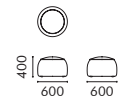

NAME
Fagao Pouf / D600
TYPE
FAG-PF-D06
DIMENSIONS
Φ600 H400

产品名
发糕墩 D600 款
型号
FAG-PF-D06
尺寸
Φ600 H400