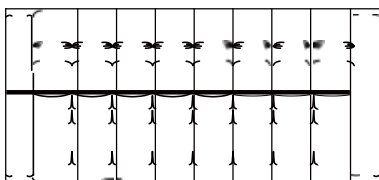

# Salami Sofa

CONTRACT US  
 support@gradodesign.us  
 www.gradodesign.us

**grado**  
 www.gradodesign.us

**grado**  
 www.gradodesign.us

**grado**

**grado**

- 1 Lift one module to interlock the facing up side and the facing down side.

1x

1x

Interlock the connectors.

410

2300

1070

All SKUs of Salami Sofa

Finish!