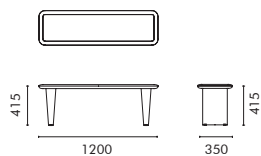

Dorayaki Coffee Table is now available across three dimensions. More color and dimensional options are coming soon.

Dorayaki Coffee Table

Dorayaki Coffee Table (900\*H355)

Doroyaki Coffee Table (φ1200\* h355)

**NAME**  
Dorayaki Coffee Table 700\*H415  
**TYPE**  
DORA-TB-CT-700-H415  
**DIMENSIONS**  
W700 D700 H415

**产品名**  
铜锣烧茶几 700 宽 415 高款  
**型号**  
DORA-TB-CT-700-H415  
**尺寸**  
W700 D700 H415

**NAME**  
Dorayaki Coffee Table 900\*H355  
**TYPE**  
DORA-TB-CT-900-H355  
**DIMENSIONS**  
W900 D350 H355

**产品名**  
铜锣烧茶几 900 宽 355 高款  
**型号**  
DORA-TB-CT-900-H355  
**尺寸**  
W900 D350 H355

**NAME**  
Dorayaki Coffee Table 1200\*H415  
**TYPE**  
DORA-TB-CT-1200-H415  
**DIMENSIONS**  
W1200 D350 H415

**产品名**  
铜锣烧茶几 1200 宽 415 高款  
**型号**  
DORA-TB-CT-1200-H415  
**尺寸**  
W1200 D350 H415