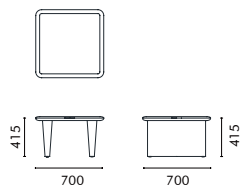

Dorayaki Coffee Table is now available across three dimensions. More color and dimensional options are coming soon.

Dorayaki Coffee Table

Dorayaki Coffee Table (900\*H355)

Doroyaki Coffee Table (φ1200\* h355)

**NAME**  
Dorayaki Coffee Table 700\*H415  
**TYPE**  
DORA-TB-CT-700-H415  
**DIMENSIONS**  
W700 D700 H415

**产品名**  
铜锣烧茶几 700 宽 415 高款  
**型号**  
DORA-TB-CT-700-H415  
**尺寸**  
W700 D700 H415

**NAME**  
Dorayaki Coffee Table 900\*H355  
**TYPE**  
DORA-TB-CT-900-H355  
**DIMENSIONS**  
W900 D350 H355

**产品名**  
铜锣烧茶几 900 宽 355 高款  
**型号**  
DORA-TB-CT-900-H355  
**尺寸**  
W900 D350 H355

**NAME**  
Dorayaki Coffee Table 1200\*H415  
**TYPE**  
DORA-TB-CT-1200-H415  
**DIMENSIONS**  
W1200 D350 H415

**产品名**  
铜锣烧茶几 1200 宽 415 高款  
**型号**  
DORA-TB-CT-1200-H415  
**尺寸**  
W1200 D350 H415