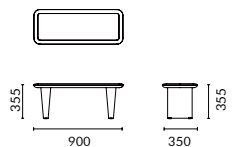

Dorayaki Coffee Table is now available across three dimensions. More color and dimensional options are coming soon.

Dorayaki Coffee Table

Dorayaki Coffee Table (900\*H355)

Doroyaki Coffee Table (φ1200\* h355)

**NAME**  
Dorayaki Coffee Table 700\*H415  
**TYPE**  
DORA-TB-CT-700-H415  
**DIMENSIONS**  
W700 D700 H415

**产品名**  
铜锣烧茶几 700 宽 415 高款  
**型号**  
DORA-TB-CT-700-H415  
**尺寸**  
W700 D700 H415

**NAME**  
Dorayaki Coffee Table 900\*H355  
**TYPE**  
DORA-TB-CT-900-H355  
**DIMENSIONS**  
W900 D350 H355

**产品名**  
铜锣烧茶几 900 宽 355 高款  
**型号**  
DORA-TB-CT-900-H355  
**尺寸**  
W900 D350 H355

**NAME**  
Dorayaki Coffee Table 1200\*H415  
**TYPE**  
DORA-TB-CT-1200-H415  
**DIMENSIONS**  
W1200 D350 H415

**产品名**  
铜锣烧茶几 1200 宽 415 高款  
**型号**  
DORA-TB-CT-1200-H415  
**尺寸**  
W1200 D350 H415