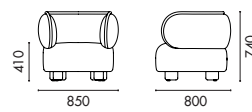

design by Mia

Ding Lounge Chair(NA-62)

Ding Lounge Chair(NA-62)

NAME
Ding Lounge Chair
TYPE
DIN-CH-LG
DIMENSIONS
W850 D800 H740

产品名
鼎休闲椅
型号
DIN-CH-LG
尺寸
W850 D800 H740

MATERIAL
P2 Plywood+Pine Frame+High Resilience
Foam+Elastic Webbing+Adjustable Fur-
niture Levelers (Plastic)+Upholstery