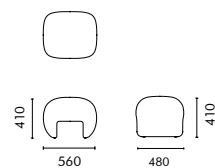

Crescent Pouf

Crescent Bench

**NAME**  
Crescent Pouf  
**TYPE**  
CRE-PF-0560  
**DIMENSIONS**  
W560 D480 H410

**产品名**  
羊角面包墩  
**型号**  
CRE-PF-0560  
**尺寸**  
W560 D480 H410

**NAME**  
Crescent Bench  
**TYPE**  
CRE-PF-1200  
**DIMENSIONS**  
W1200 D480 H410