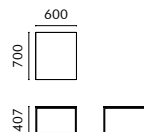

The coffee table set has two tabletop finishes, namely painting and sintered stone. The square black tube frame shapes a clean silhouette, creating a lightweight and delicate visual interest.

This product has two width choices of 47.25inches and 27.60inches. The modular table can be used separately or together depending on the space.

design by Cam

UPHOLSTERY OPTIONS

BASE COLOR OPTIONS

NAME
Coco Coffee Table/700*600
Grey Sintered Stone Tabletop

TYPE
COC-TB-CT-0706-
SINTERED STONE 01-PC06

DIMENSIONS
W700 D600 H407

产品名
可可茶几 700*600
维克浅灰岩板台面款

型号
COC-TB-CT-0706-
SINTERED STONE 01-PC06

尺寸
W700 D600 H407

MATERIAL
Table Top:
Vick grey sintered stone (12mm)
Leg:
Metal Legs(black matt powder coating)

材料说明
台面:
维克浅灰 12mm 岩板
脚架:
铁 (表面处理: 平光黑喷粉)

NAME
Coco Coffee Table/1200*600
Black Sintered Stone Tabletop