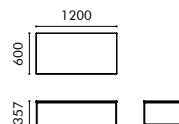

The coffee table set has two tabletop finishes, namely painting and sintered stone. The square black tube frame shapes a clean silhouette, creating a lightweight and delicate visual interest.

This product has two width choices of 47.25inches and 27.60inches. The modular table can be used separately or together depending on the space.

design by Cam

UPHOLSTERY OPTIONS

BASE COLOR OPTIONS

NAME
Coco Coffee Table/700*600
Grey Sintered Stone Tabletop

TYPE
COC-TB-CT-0706-
SINTERED STONE 01-PC06

DIMENSIONS
W700 D600 H407

产品名
可可茶几 700*600
维克浅灰岩板台面款

型号
COC-TB-CT-0706-
SINTERED STONE 01-PC06

尺寸
W700 D600 H407

MATERIAL
Table Top:
Vick grey sintered stone (12mm)
Leg:
Metal Legs(black matt powder coating)

材料说明
台面:
维克浅灰 12mm 岩板
脚架:
铁 (表面处理: 平光黑喷粉)

NAME
Coco Coffee Table/1200*600
Black Sintered Stone Tabletop