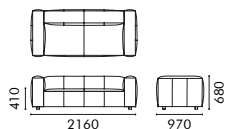

design by grado R&D

Butter Sofa 黄油沙发

Butter Sofa / 3-Seater (Steam-272)

Butter Sofa / 4-Seater (Steam-101)

NAME
Butter Sofa / 3-Seater
TYPE
BUT-SF-3S
DIMENSIONS
W2160 D970 H680

NAME
Butter Sofa/4 seats
TYPE
BUT-SF-4S
DIMENSIONS
W2560 D970 H680

MATERIAL
P2 Plywood+Pine Frame+High Resilience Foam+Polyester Fiber Filler+Elastic Webbing+ZigZag Sinuous Springs+Metal Legs+Upholstery

产品名
黄油沙发 / 三人位
型号
BUT-SF-3S
尺寸
W2160 D970 H680

产品名
黄油沙发 / 四人位
型号
BUT-SF-4S
尺寸
W2560 D970 H680