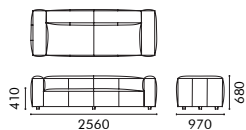

design by grado R&D

Butter Sofa 黄油沙发

Butter Sofa / 3-Seater (Steam-272)

Butter Sofa / 4-Seater (Steam-101)

NAME
Butter Sofa / 3-Seater
TYPE
BUT-SF-3S
DIMENSIONS
W2160 D970 H680

NAME
Butter Sofa/4 seats
TYPE
BUT-SF-4S
DIMENSIONS
W2560 D970 H680

MATERIAL
P2 Plywood+Pine Frame+High Resilience Foam+Polyester Fiber Filler+Elastic Webbing+ZigZag Sinuous Springs+Metal Legs+Upholstery

产品名
黄油沙发 / 三人位
型号
BUT-SF-3S
尺寸
W2160 D970 H680

产品名
黄油沙发 / 四人位
型号
BUT-SF-4S
尺寸
W2560 D970 H680