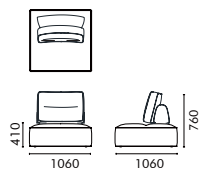

NAME
9-Layer Sofa Thick / 1-Seater
TYPE
9LAY-SF- Thick - 1S
DIMENSIONS
W1060 D1060 H760

产品名
九层糕沙发加厚款 / 单人位
型号
9LAY-SF- Thick - 1S
尺寸
W1060 D1060 H760