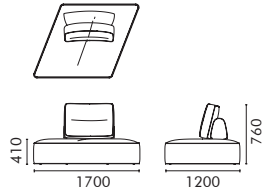

NAME
9-Layer Sofa Thick Modular / B
TYPE
9LAY-SF- Thick - Modular - B
DIMENSIONS
W1700 D1200 H760

产品名
九层糕沙发加厚款模块 / B
型号
9LAY-SF- Thick - Modular - B
尺寸
W1700 D1200 H760