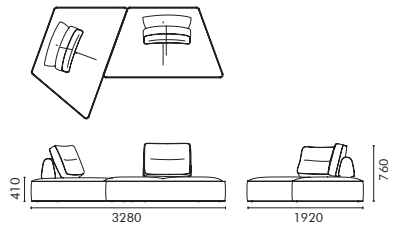

NAME
9-Layer Sofa Thick Modular / TM01
TYPE
9LAY-SF- Thick - Modular - TM01
DIMENSIONS
W1800 D1060 H760

产品名
九层糕沙发加厚款组合 / TM01
型号
9LAY-SF- Thick - Modular - TM01
尺寸
W1800 D1060 H760