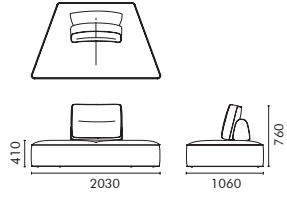

## UPHOLSTERY OPTIONS

Vienna-103

Vienna-170

**9Layer Sofa - Thick - Modular**  
九层糕沙发加厚款模块

9-Layer Sofa Thick Modular / TM02 (Wales - 170)

design by Sisi Hong

9-Layer Sofa Thick Modular (Wales - 170)

**NAME**  
9-Layer Sofa Thick Modular / A  
**TYPE**  
9LAY-SF- Thick - Modular - A  
**DIMENSIONS**  
W2030 D1200 H760