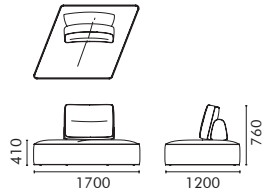

NAME
9-Layer Sofa Thick Modular / B
TYPE
9LAY-SF- Thick - Modular - B
DIMENSIONS
W1700 D1200 H760

产品名
九层糕沙发加厚款模块 / B
型号
9LAY-SF- Thick - Modular - B
尺寸
W1700 D1200 H760