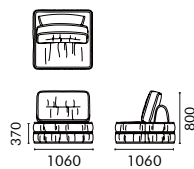

9-Layer Sofa Soft (LODP-Vienna-103)

9-Layer Sofa Soft (Vienna-103)

**NAME**  
9-Layer Sofa Soft  
**TYPE**  
9LAY-SF-SOFT-1S  
**DIMENSIONS**  
W1060 D1060 H800

**产品名**  
九层糕沙发偏软款  
**型号**  
9LAY-SF-SOFT-1S  
**尺寸**  
W1060 D1060 H800