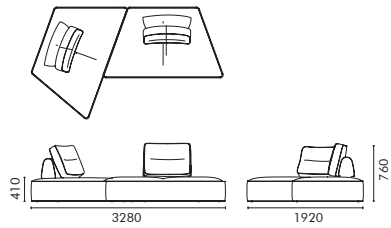

NAME
9-Layer Sofa Thick Modular / TM01
TYPE
9LAY-SF- Thick - Modular - TM01
DIMENSIONS
W1800 D1060 H760

产品名
九层糕沙发加厚款组合 / TM01
型号
9LAY-SF- Thick - Modular - TM01
尺寸
W1800 D1060 H760