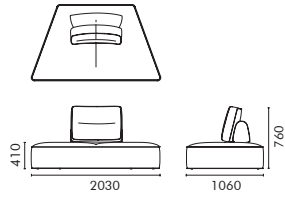

## UPHOLSTERY OPTIONS

Vienna-103

Vienna-170

9-Layer Sofa Thick Modular  
九层糕沙发加厚模块款

9-Layer Sofa Thick Modular (TM02)

design by Sisi Hong

9-Layer Sofa Thick Modular (Wales170)

**NAME**  
9-Layer Sofa Thick Modular / A  
**TYPE**  
9LAY-SF- Thick - Modular - A  
**DIMENSIONS**  
W2030 D1200 H760