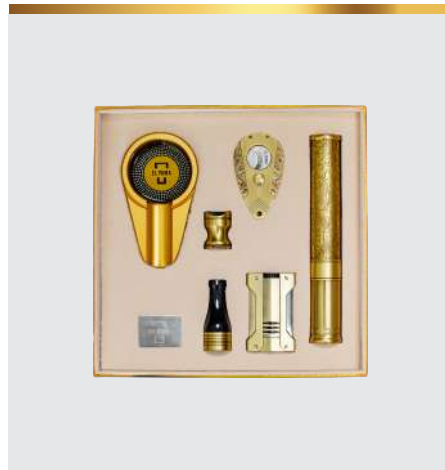

CUTTERS

5

LIGHTERS

6

CIGARS

SMOKE SETS

THE FROSTY SET
COLOR: BLACK & SILVER

\$ 299.95

THE LEAPORD SET
COLOR: BLACK & GOLD

\$ 299.95

THE BLOODY SET
COLOR: BLACK & RED

\$ 299.95

THE EYECATCHER SET
COLOR: GOLD

\$ 175.95

THE EYECATCHER SET
COLOR: BLACK

\$ 175.95

THE CHARM SET
COLOR: ROSE GOLD

\$ 140.00

THE FANCY DREAM SET
COLOR: GOLD

\$ 199.95

THE GOLD-HEARTED SMOKER SET
COLOR: GOLD

\$ 180.95

THE GENTLEMEN SET
COLOR: BLACK

\$ 202.95

THE FINEST SET
COLOR: GOLD

\$ 160.99

ASH TRAYS

THE PERSONAL ASHTRAY
COLOR: BLACK

\$ 20.95

THE PERSONAL ASHTRAY
COLOR: ROSE GOLD

\$ 20.95

THE PERSONAL ASHTRAY
COLOR: YELLOW