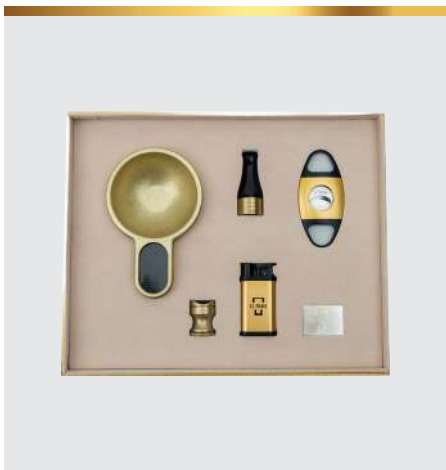

THE LEAPORD SET
COLOR: BLACK & GOLD

\$ 299.95

THE BLOODY SET
COLOR: BLACK & RED

\$ 299.95

THE EYECATCHER SET
COLOR: GOLD

\$ 175.95

THE EYECATCHER SET
COLOR: BLACK

\$ 175.95

THE CHARM SET
COLOR: ROSE GOLD

\$ 140.00

THE FANCY DREAM SET
COLOR: GOLD

\$ 199.95

THE GOLD-HEARTED SMOKER SET
COLOR: GOLD

\$ 180.95

THE GENTLEMEN SET
COLOR: BLACK

\$ 202.95

THE FINEST SET
COLOR: GOLD

\$ 160.99

ASH TRAYS

THE PERSONAL ASHTRAY
COLOR: BLACK

\$ 20.95

THE PERSONAL ASHTRAY
COLOR: ROSE GOLD

\$ 20.95

THE PERSONAL ASHTRAY
COLOR: YELLOW