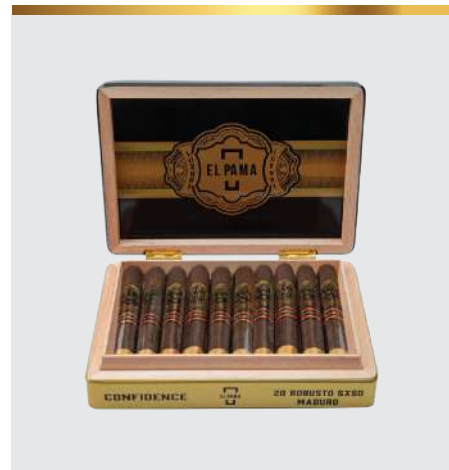

THE BOOK OF ELY COMPLETE SET
COLOR: YELLOW

\$ 295.95

THE BOOK OF ELY
COLOR: BLACK

\$ 189.95

THE BOOK OF ELY
COLOR: YELLOW

\$ 189.95

CUTTERS & LIGHTERS

RED GOTTA GO SET
COLOR: RED & BLACK

\$ 105.95

THE ORANGE LIP SET
COLOR: ORANGE & BLACK

\$ 120.95

THE RED LIP SET
COLOR: RED & BLACK

\$ 120.95

THE LAVA SET
COLOR: RED

\$ 145.95

THE FALCON SET
COLOR: BLACK

\$ 145.95

FOR EASE LIGHTER
COLOR: RED & SILVER

\$ 90.95

OUR CIGAR COLLECTION

ROBUSTO 5X50 MADURO (BOX OF 20)

STRENGTH:

\$ 300.00

ROBUSTO 5X50 HABANO (BOX OF 20)