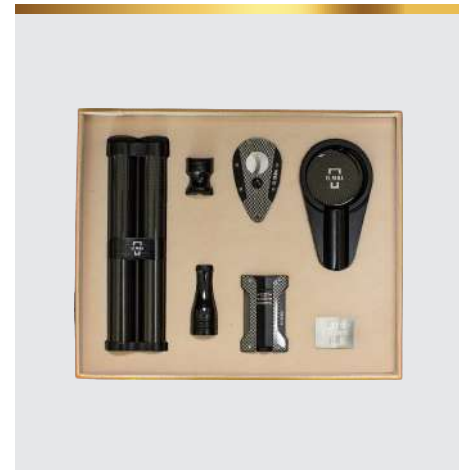

THE LEAPORD SET
COLOR: BLACK & GOLD

\$ 299.95

THE BLOODY SET
COLOR: BLACK & RED

\$ 299.95

THE EYECATCHER SET
COLOR: GOLD

\$ 175.95

THE EYECATCHER SET
COLOR: BLACK

\$ 175.95

THE CHARM SET
COLOR: ROSE GOLD

\$ 140.00

THE FANCY DREAM SET
COLOR: GOLD

\$ 199.95

THE GOLD-HEARTED SMOKER SET
COLOR: GOLD

\$ 180.95

THE GENTLEMEN SET
COLOR: BLACK

\$ 202.95

THE FINEST SET
COLOR: GOLD

\$ 160.99

ASH TRAYS

THE PERSONAL ASHTRAY
COLOR: BLACK

\$ 20.95

THE PERSONAL ASHTRAY
COLOR: ROSE GOLD

\$ 20.95

THE PERSONAL ASHTRAY
COLOR: YELLOW