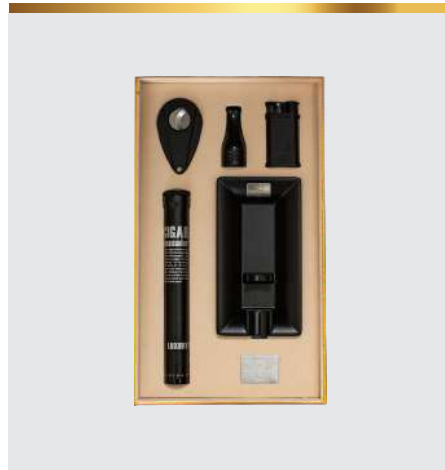

THE LEAPORD SET
COLOR: BLACK & GOLD

\$ 299.95

THE BLOODY SET
COLOR: BLACK & RED

\$ 299.95

THE EYECATCHER SET
COLOR: GOLD

\$ 175.95

THE EYECATCHER SET
COLOR: BLACK

\$ 175.95

THE CHARM SET
COLOR: ROSE GOLD

\$ 140.00

THE FANCY DREAM SET
COLOR: GOLD

\$ 199.95

THE GOLD-HEARTED SMOKER SET
COLOR: GOLD

\$ 180.95

THE GENTLEMEN SET
COLOR: BLACK

\$ 202.95