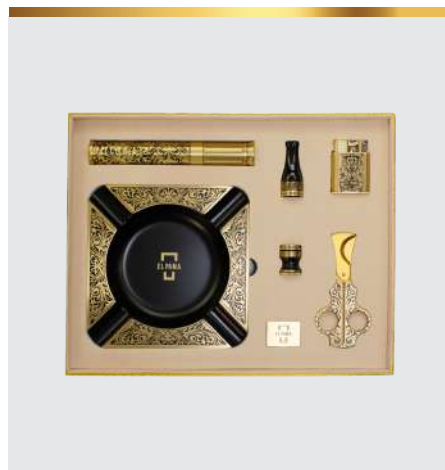

CUTTERS

5

LIGHTERS

6

CIGARS

SMOKE SETS

THE FROSTY SET
COLOR: BLACK & SILVER

\$ 299.95

THE LEAPORD SET
COLOR: BLACK & GOLD

\$ 299.95

THE BLOODY SET
COLOR: BLACK & RED

\$ 299.95

THE EYECATCHER SET
COLOR: GOLD

\$ 175.95

THE EYECATCHER SET
COLOR: BLACK

\$ 175.95

THE CHARM SET
COLOR: ROSE GOLD

\$ 140.00

THE FANCY DREAM SET
COLOR: GOLD

\$ 199.95

THE GOLD-HEARTED SMOKER SET
COLOR: GOLD

\$ 180.95

THE GENTLEMEN SET
COLOR: BLACK

\$ 202.95