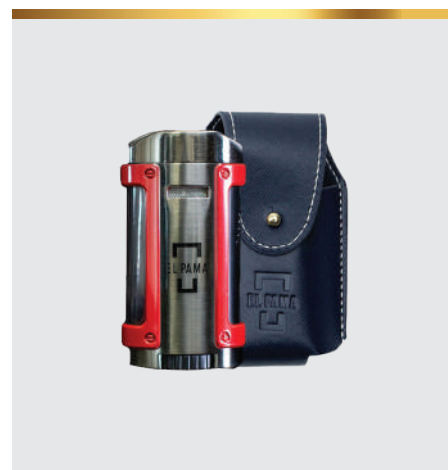

\$ 105.95

THE ORANGE LIP SET
COLOR: ORANGE & BLACK

\$ 120.95

THE RED LIP SET
COLOR: RED & BLACK

\$ 120.95

THE LAVA SET
COLOR: RED

\$ 145.95

THE FALCON SET
COLOR: BLACK

\$ 145.95

FOR EASE LIGHTER
COLOR: RED & SILVER

\$ 90.95

OUR CIGAR COLLECTION

ROBUSTO 5X50 MADURO (BOX OF 20)

STRENGTH:

\$ 300.00

ROBUSTO 5X50 HABANO (BOX OF 20)