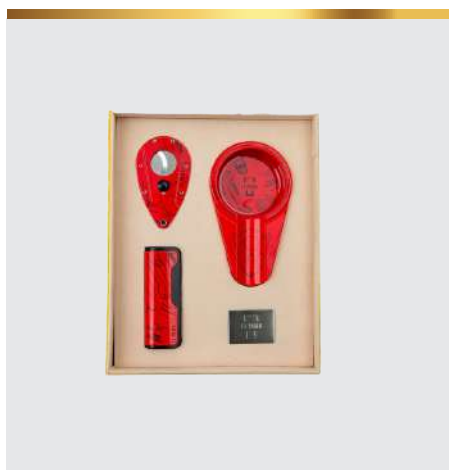

THE BOOK OF ELY COMPLETE SET
COLOR: YELLOW

\$ 295.95

THE BOOK OF ELY
COLOR: BLACK

\$ 189.95

THE BOOK OF ELY
COLOR: YELLOW

\$ 189.95

CUTTERS & LIGHTERS

RED GOTTA GO SET
COLOR: RED & BLACK

\$ 105.95

THE ORANGE LIP SET
COLOR: ORANGE & BLACK

\$ 120.95

THE RED LIP SET
COLOR: RED & BLACK

\$ 120.95

THE LAVA SET
COLOR: RED

\$ 145.95

THE FALCON SET
COLOR: BLACK

\$ 145.95

FOR EASE LIGHTER
COLOR: RED & SILVER

\$ 90.95

OUR CIGAR COLLECTION

ROBUSTO 5X50 MADURO (BOX OF 20)

STRENGTH:

\$ 300.00

ROBUSTO 5X50 HABANO (BOX OF 20)