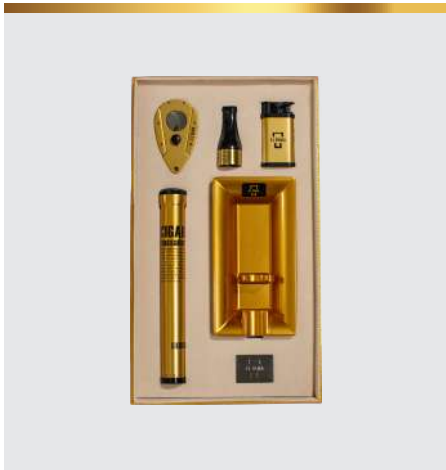

CUTTERS

5

LIGHTERS

6

CIGARS

SMOKE SETS

THE FROSTY SET
COLOR: BLACK & SILVER

\$ 299.95

THE LEAPORD SET
COLOR: BLACK & GOLD

\$ 299.95

THE BLOODY SET
COLOR: BLACK & RED

\$ 299.95

THE EYECATCHER SET
COLOR: GOLD

\$ 175.95

THE EYECATCHER SET
COLOR: BLACK

\$ 175.95

THE CHARM SET
COLOR: ROSE GOLD

\$ 140.00

THE FANCY DREAM SET
COLOR: GOLD

\$ 199.95

THE GOLD-HEARTED SMOKER SET
COLOR: GOLD

\$ 180.95

THE GENTLEMEN SET
COLOR: BLACK

\$ 202.95