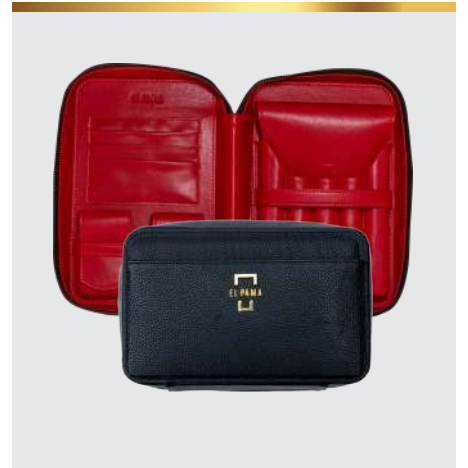

THE FINEST SET
COLOR: GOLD

\$ 160.99

ASH TRAYS

THE PERSONAL ASHTRAY
COLOR: BLACK

\$ 20.95

THE PERSONAL ASHTRAY
COLOR: ROSE GOLD

\$ 20.95

THE PERSONAL ASHTRAY
COLOR: YELLOW

\$ 20.95

THE GOLDEN QUATRO ASHTRAY
COLOR: WHITE & GOLD

\$ 50.00

THE PURPLE RAIN ASHTRAY
COLOR: WHITE & PURPLE

\$ 50.00

CASES

THE BOOK OF ELY COMPLETE SET
COLOR: BLACK

\$ 295.95

THE BOOK OF ELY COMPLETE SET
COLOR: YELLOW

\$ 295.95

THE BOOK OF ELY
COLOR: BLACK

\$ 189.95

THE BOOK OF ELY
COLOR: YELLOW

\$ 189.95

CUTTERS & LIGHTERS

RED GOTTA GO SET
COLOR: RED & BLACK

\$ 105.95

THE ORANGE LIP SET
COLOR: ORANGE & BLACK

\$ 120.95

THE RED LIP SET
COLOR: RED & BLACK

\$ 120.95

THE LAVA SET
COLOR: RED

\$ 145.95

THE FALCON SET
COLOR: BLACK