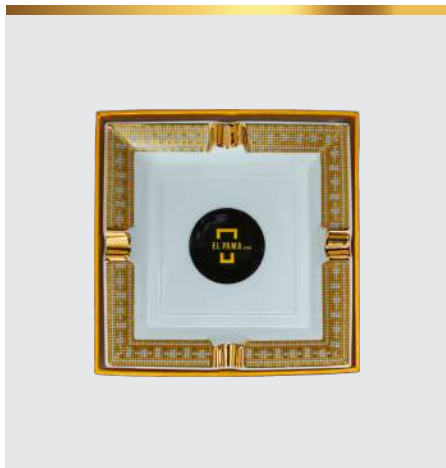

THE GOLDEN QUATRO ASHTRAY
COLOR: WHITE & GOLD

$ 50.00