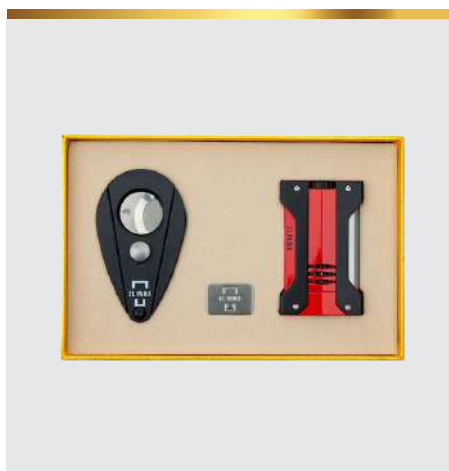

THE BOOK OF ELY COMPLETE SET
COLOR: YELLOW

\$ 295.95

THE BOOK OF ELY
COLOR: BLACK

\$ 189.95

THE BOOK OF ELY
COLOR: YELLOW

\$ 189.95

CUTTERS & LIGHTERS

RED GOTTA GO SET
COLOR: RED & BLACK