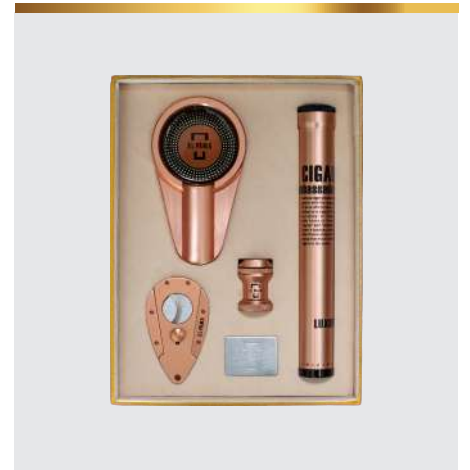

CUTTERS

5

LIGHTERS

6

CIGARS

SMOKE SETS

THE FROSTY SET
COLOR: BLACK & SILVER

\$ 299.95

THE LEAPORD SET
COLOR: BLACK & GOLD

\$ 299.95

THE BLOODY SET
COLOR: BLACK & RED

\$ 299.95

THE EYECATCHER SET
COLOR: GOLD

\$ 175.95

THE EYECATCHER SET
COLOR: BLACK

\$ 175.95

THE CHARM SET
COLOR: ROSE GOLD

\$ 140.00

THE FANCY DREAM SET
COLOR: GOLD

\$ 199.95

THE GOLD-HEARTED SMOKER SET
COLOR: GOLD

\$ 180.95

THE GENTLEMEN SET
COLOR: BLACK

\$ 202.95

THE FINEST SET
COLOR: GOLD

\$ 160.99

ASH TRAYS

THE PERSONAL ASHTRAY
COLOR: BLACK

\$ 20.95

THE PERSONAL ASHTRAY
COLOR: ROSE GOLD

\$ 20.95

THE PERSONAL ASHTRAY
COLOR: YELLOW