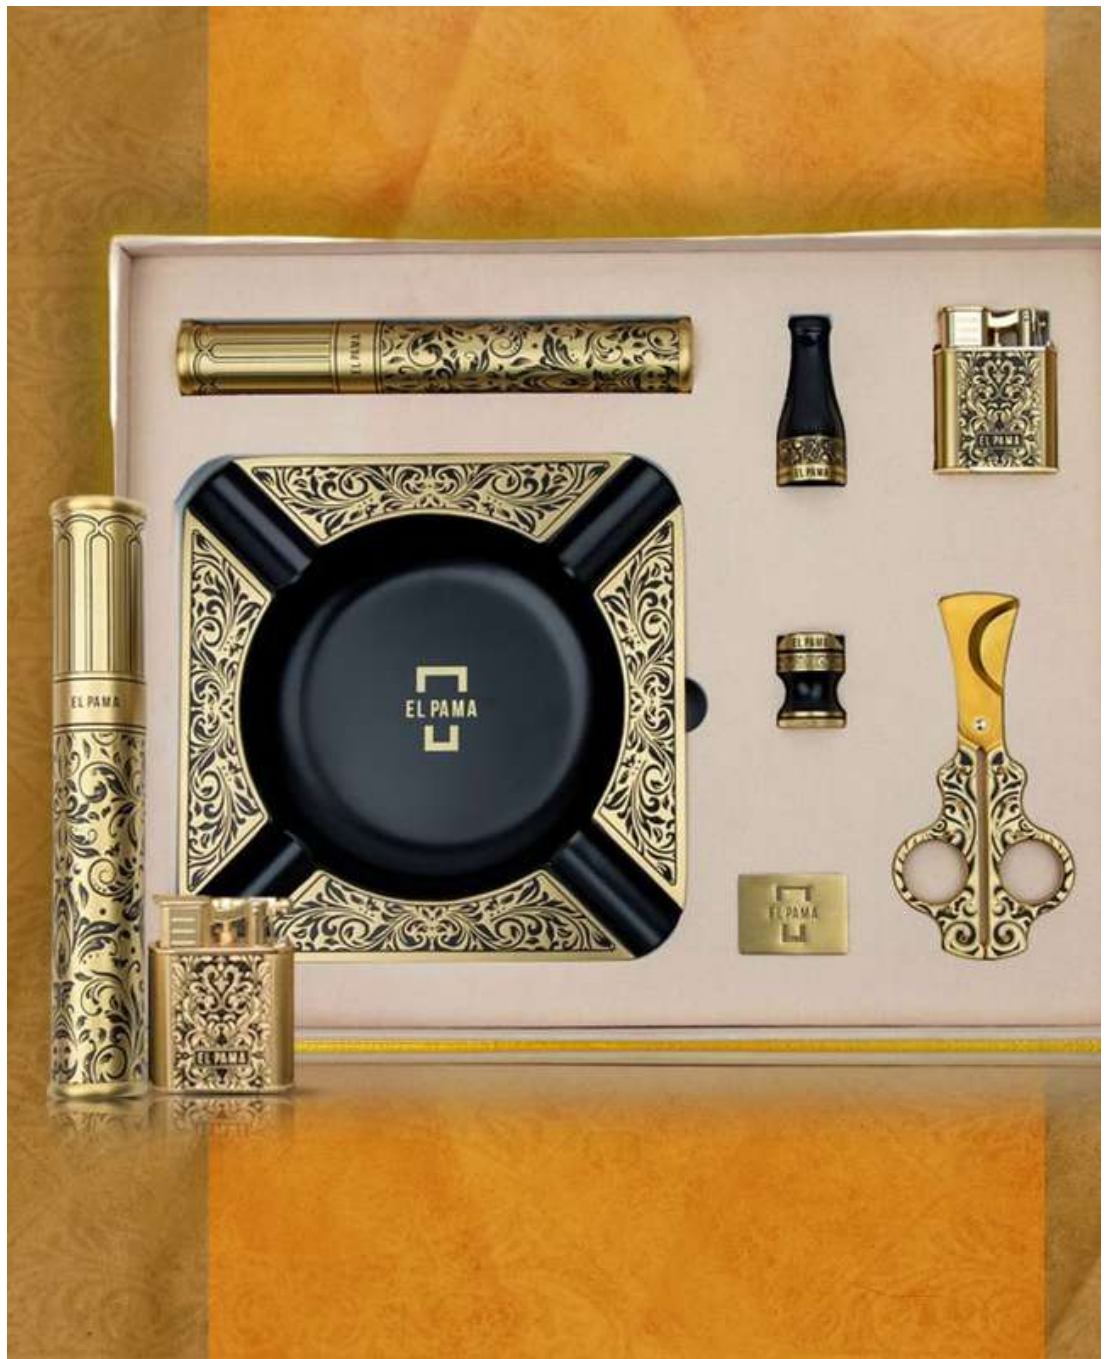

CUTTERS

5

LIGHTERS

6

CIGARS

SMOKE SETS

THE FROSTY SET
COLOR: BLACK & SILVER

\$ 299.95

THE LEAPORD SET
COLOR: BLACK & GOLD

\$ 299.95

THE BLOODY SET
COLOR: BLACK & RED

\$ 299.95

THE EYECATCHER SET
COLOR: GOLD

\$ 175.95

THE EYECATCHER SET
COLOR: BLACK

\$ 175.95

THE CHARM SET
COLOR: ROSE GOLD

\$ 140.00

THE FANCY DREAM SET
COLOR: GOLD

\$ 199.95

THE GOLD-HEARTED SMOKER SET
COLOR: GOLD

\$ 180.95

THE GENTLEMEN SET
COLOR: BLACK

\$ 202.95

THE FINEST SET
COLOR: GOLD

\$ 160.99

ASH TRAYS

THE PERSONAL ASHTRAY
COLOR: BLACK

\$ 20.95

THE PERSONAL ASHTRAY
COLOR: ROSE GOLD

\$ 20.95

THE PERSONAL ASHTRAY
COLOR: YELLOW