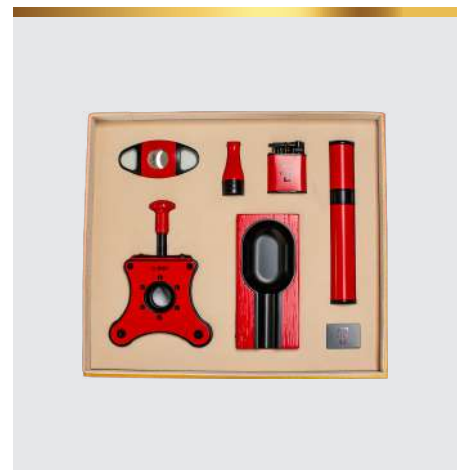

CUTTERS

5

LIGHTERS

6

CIGARS

SMOKE SETS

THE FROSTY SET
COLOR: BLACK & SILVER

\$ 299.95

THE LEAPORD SET
COLOR: BLACK & GOLD

\$ 299.95

THE BLOODY SET
COLOR: BLACK & RED

\$ 299.95

THE EYECATCHER SET
COLOR: GOLD

\$ 175.95

THE EYECATCHER SET
COLOR: BLACK

\$ 175.95

THE CHARM SET
COLOR: ROSE GOLD

\$ 140.00

THE FANCY DREAM SET
COLOR: GOLD

\$ 199.95

THE GOLD-HEARTED SMOKER SET
COLOR: GOLD

\$ 180.95

THE GENTLEMEN SET
COLOR: BLACK

\$ 202.95