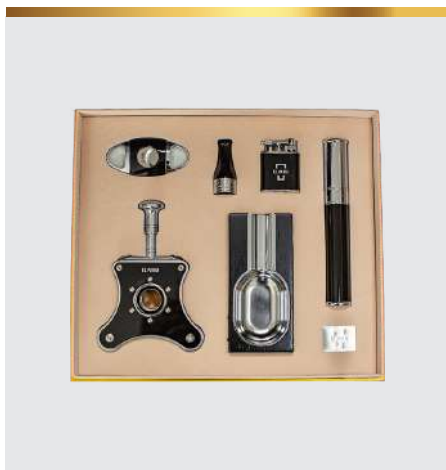

CUTTERS

5

LIGHTERS

6

CIGARS

SMOKE SETS

THE FROSTY SET
COLOR: BLACK & SILVER

\$ 299.95

THE LEAPORD SET
COLOR: BLACK & GOLD

\$ 299.95

THE BLOODY SET
COLOR: BLACK & RED

\$ 299.95

THE EYECATCHER SET
COLOR: GOLD

\$ 175.95

THE EYECATCHER SET
COLOR: BLACK

\$ 175.95