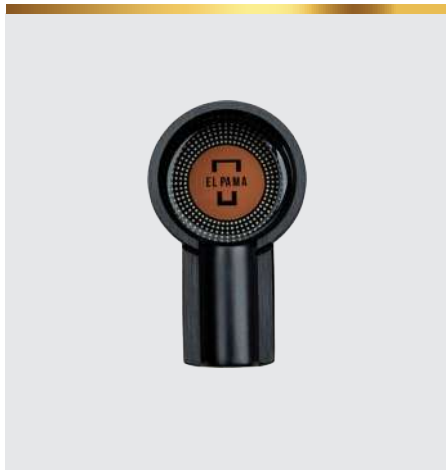

ASH TRAYS

THE PERSONAL ASHTRAY
COLOR: BLACK

$ 20.95