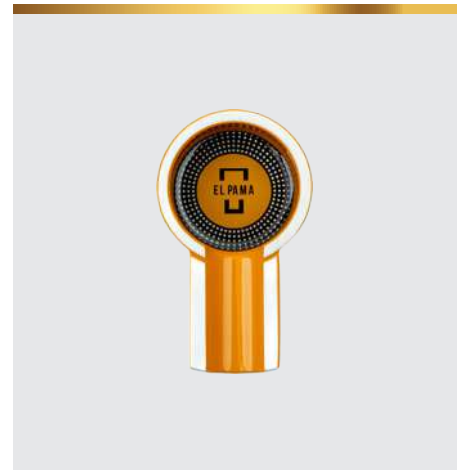

THE LEAPORD SET
COLOR: BLACK & GOLD

\$ 299.95

THE BLOODY SET
COLOR: BLACK & RED

\$ 299.95

THE EYECATCHER SET
COLOR: GOLD

\$ 175.95

THE EYECATCHER SET
COLOR: BLACK

\$ 175.95

THE CHARM SET
COLOR: ROSE GOLD

\$ 140.00

THE FANCY DREAM SET
COLOR: GOLD

\$ 199.95

THE GOLD-HEARTED SMOKER SET
COLOR: GOLD

\$ 180.95

THE GENTLEMEN SET
COLOR: BLACK

\$ 202.95

THE FINEST SET
COLOR: GOLD

\$ 160.99

ASH TRAYS

THE PERSONAL ASHTRAY
COLOR: BLACK

\$ 20.95

THE PERSONAL ASHTRAY
COLOR: ROSE GOLD

\$ 20.95

THE PERSONAL ASHTRAY
COLOR: YELLOW