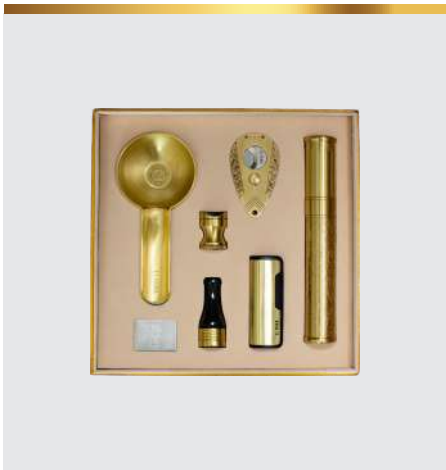

CUTTERS

5

LIGHTERS

6

CIGARS

SMOKE SETS

THE FROSTY SET
COLOR: BLACK & SILVER

\$ 299.95

THE LEAPORD SET
COLOR: BLACK & GOLD

\$ 299.95

THE BLOODY SET
COLOR: BLACK & RED

\$ 299.95

THE EYECATCHER SET
COLOR: GOLD

\$ 175.95

THE EYECATCHER SET
COLOR: BLACK

\$ 175.95

THE CHARM SET
COLOR: ROSE GOLD

\$ 140.00

THE FANCY DREAM SET
COLOR: GOLD

\$ 199.95

THE GOLD-HEARTED SMOKER SET
COLOR: GOLD

\$ 180.95

THE GENTLEMEN SET
COLOR: BLACK

\$ 202.95

THE FINEST SET
COLOR: GOLD

\$ 160.99

ASH TRAYS

THE PERSONAL ASHTRAY
COLOR: BLACK

\$ 20.95

THE PERSONAL ASHTRAY
COLOR: ROSE GOLD

\$ 20.95

THE PERSONAL ASHTRAY
COLOR: YELLOW