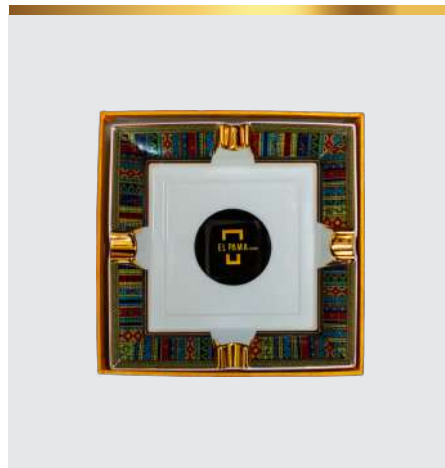

THE PURPLE RAIN ASHTRAY
COLOR: WHITE & PURPLE

$ 50.00