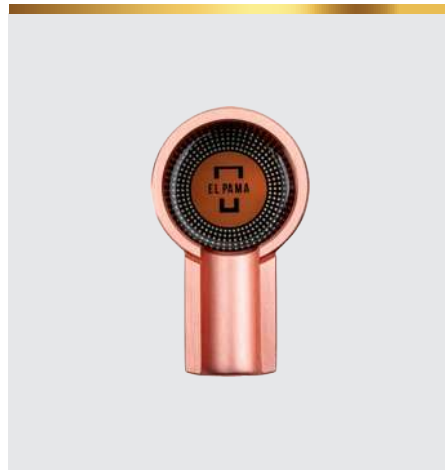

THE LEAPORD SET
COLOR: BLACK & GOLD

\$ 299.95

THE BLOODY SET
COLOR: BLACK & RED

\$ 299.95

THE EYECATCHER SET
COLOR: GOLD

\$ 175.95

THE EYECATCHER SET
COLOR: BLACK

\$ 175.95

THE CHARM SET
COLOR: ROSE GOLD

\$ 140.00

THE FANCY DREAM SET
COLOR: GOLD

\$ 199.95

THE GOLD-HEARTED SMOKER SET
COLOR: GOLD

\$ 180.95

THE GENTLEMEN SET
COLOR: BLACK

\$ 202.95

THE FINEST SET
COLOR: GOLD

\$ 160.99

ASH TRAYS

THE PERSONAL ASHTRAY
COLOR: BLACK

\$ 20.95

THE PERSONAL ASHTRAY
COLOR: ROSE GOLD

\$ 20.95

THE PERSONAL ASHTRAY
COLOR: YELLOW