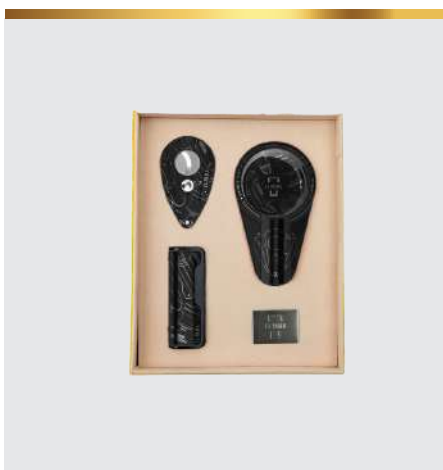

THE BOOK OF ELY COMPLETE SET
COLOR: YELLOW

\$ 295.95

THE BOOK OF ELY
COLOR: BLACK

\$ 189.95

THE BOOK OF ELY
COLOR: YELLOW

\$ 189.95

CUTTERS & LIGHTERS

RED GOTTA GO SET
COLOR: RED & BLACK

\$ 105.95

THE ORANGE LIP SET
COLOR: ORANGE & BLACK

\$ 120.95

THE RED LIP SET
COLOR: RED & BLACK

\$ 120.95

THE LAVA SET
COLOR: RED

\$ 145.95

THE FALCON SET
COLOR: BLACK

\$ 145.95

FOR EASE LIGHTER
COLOR: RED & SILVER

\$ 90.95

OUR CIGAR COLLECTION

ROBUSTO 5X50 MADURO (BOX OF 20)

STRENGTH:

\$ 300.00

ROBUSTO 5X50 HABANO (BOX OF 20)