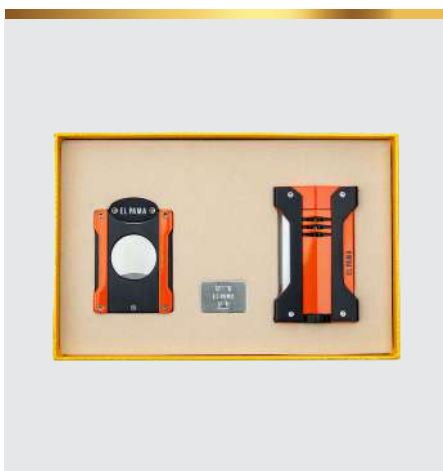

THE ORANGE LIP SET
COLOR: ORANGE & BLACK

$ 120.95