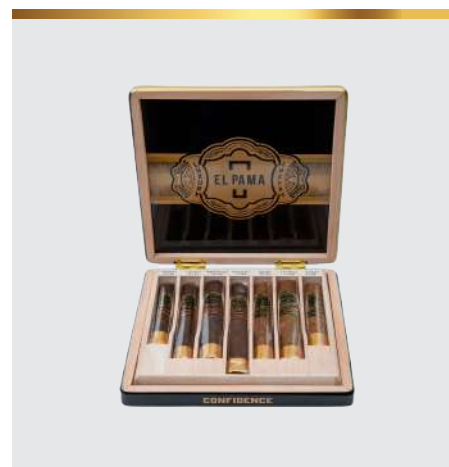

CORONA 6X60 MADURO (BOX OF 20)

STRENGTH:

\$ 340.00

CORONA 6X60 HABANO (BOX OF 20)

STRENGTH:

\$ 340.00

MONDAY - SUNDAY (BOX OF 7)

STRENGTH: VARIETY