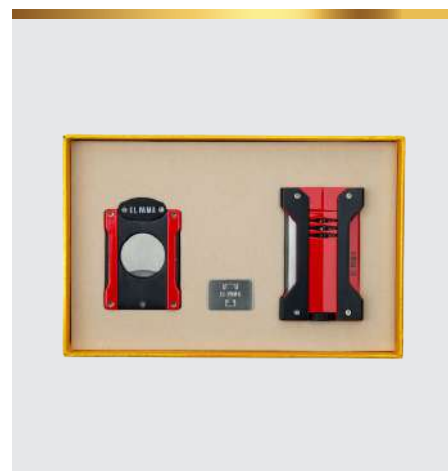

THE BOOK OF ELY COMPLETE SET
COLOR: YELLOW

\$ 295.95

THE BOOK OF ELY
COLOR: BLACK

\$ 189.95

THE BOOK OF ELY
COLOR: YELLOW

\$ 189.95

CUTTERS & LIGHTERS

RED GOTTA GO SET
COLOR: RED & BLACK

\$ 105.95

THE ORANGE LIP SET
COLOR: ORANGE & BLACK

\$ 120.95

THE RED LIP SET
COLOR: RED & BLACK

\$ 120.95

THE LAVA SET
COLOR: RED

\$ 145.95

THE FALCON SET
COLOR: BLACK